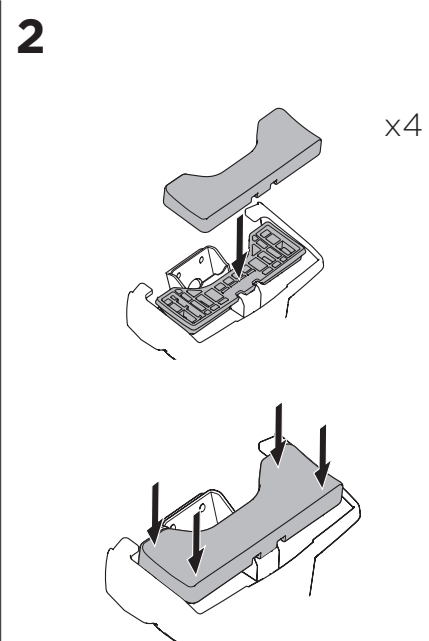

1

Kit 5134

HYUNDAI ix35, 5-dr SUV, 10-15
 HYUNDAI ix35 FCEV, 5-dr SUV, 13-
 HYUNDAI Tucson, 5-dr SUV, 10-15

 THULE WingBar Evo  THULE WingBar Edge  THULE WingBar  THULE SquareBar	Evo X (scale)	Edge X (scale)
HYUNDAI ix35, 5-dr SUV, 10-15	44,5	H
HYUNDAI ix35 FCEV, 5-dr SUV, 13-	44,5	H
HYUNDAI Tucson, 5-dr SUV, 10-15	44,5	H

 THULE ProBar  THULE SlideBar	X (mm/inch)
HYUNDAI ix35, 5-dr SUV, 10-15	1096 mm / 43 1/8"
HYUNDAI ix35 FCEV, 5-dr SUV, 13-	1096 mm / 43 1/8"
HYUNDAI Tucson, 5-dr SUV, 10-15	1096 mm / 43 1/8"

 THULE WingBar Evo  THULE WingBar Edge  THULE WingBar  THULE SquareBar	Evo Y (scale)	Edge Y (scale)
HYUNDAI ix35, 5-dr SUV, 10-15	39,5	R
HYUNDAI ix35 FCEV, 5-dr SUV, 13-	39,5	R
HYUNDAI Tucson, 5-dr SUV, 10-15	39,5	R

 THULE ProBar  THULE SlideBar	Y (mm/inch)
HYUNDAI ix35, 5-dr SUV, 10-15	1046 mm / 41 1/8"
HYUNDAI ix35 FCEV, 5-dr SUV, 13-	1046 mm / 41 1/8"
HYUNDAI Tucson, 5-dr SUV, 10-15	1046 mm / 41 1/8"

	W (mm/inch)	Z (mm/inch)
HYUNDAI ix35, 5-dr SUV, 10-15	650 mm / 25 5/8"	310 mm / 12 1/4"
HYUNDAI ix35 FCEV, 5-dr SUV, 13-	650 mm / 25 5/8"	310 mm / 12 1/4"
HYUNDAI Tucson, 5-dr SUV, 10-15	650 mm / 25 5/8"	310 mm / 12 1/4"