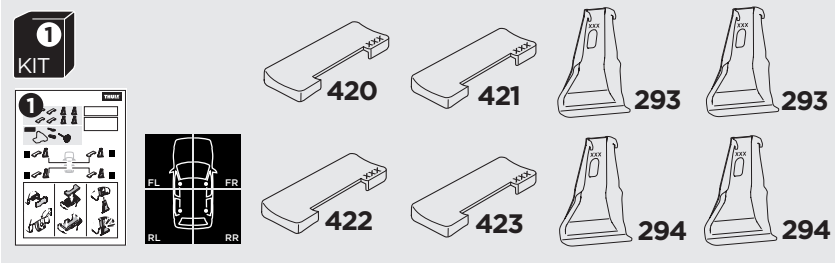

1

Kit 5134

HYUNDAI ix35, 5-dr SUV, 10-15
 HYUNDAI ix35 FCEV, 5-dr SUV, 13-
 HYUNDAI Tucson, 5-dr SUV, 10-15

 THULE WingBar Evo  THULE WingBar Edge  THULE WingBar  THULE SquareBar	Evo X (scale)	Edge X (scale)
HYUNDAI ix35, 5-dr SUV, 10-15	44,5	H
HYUNDAI ix35 FCEV, 5-dr SUV, 13-	44,5	H
HYUNDAI Tucson, 5-dr SUV, 10-15	44,5	H

 THULE ProBar  THULE SlideBar	X (mm/inch)
HYUNDAI ix35, 5-dr SUV, 10-15	1096 mm / 43 1/8"
HYUNDAI ix35 FCEV, 5-dr SUV, 13-	1096 mm / 43 1/8"
HYUNDAI Tucson, 5-dr SUV, 10-15	1096 mm / 43 1/8"

 THULE WingBar Evo  THULE WingBar Edge  THULE WingBar  THULE SquareBar	Evo Y (scale)	Edge Y (scale)
HYUNDAI ix35, 5-dr SUV, 10-15	39,5	R
HYUNDAI ix35 FCEV, 5-dr SUV, 13-	39,5	R
HYUNDAI Tucson, 5-dr SUV, 10-15	39,5	R

 THULE ProBar  THULE SlideBar	Y (mm/inch)
HYUNDAI ix35, 5-dr SUV, 10-15	1046 mm / 41 1/8"
HYUNDAI ix35 FCEV, 5-dr SUV, 13-	1046 mm / 41 1/8"
HYUNDAI Tucson, 5-dr SUV, 10-15	1046 mm / 41 1/8"

	W (mm/inch)	Z (mm/inch)
HYUNDAI ix35, 5-dr SUV, 10-15	650 mm / 25 5/8"	310 mm / 12 1/4"
HYUNDAI ix35 FCEV, 5-dr SUV, 13-	650 mm / 25 5/8"	310 mm / 12 1/4"
HYUNDAI Tucson, 5-dr SUV, 10-15	650 mm / 25 5/8"	310 mm / 12 1/4"