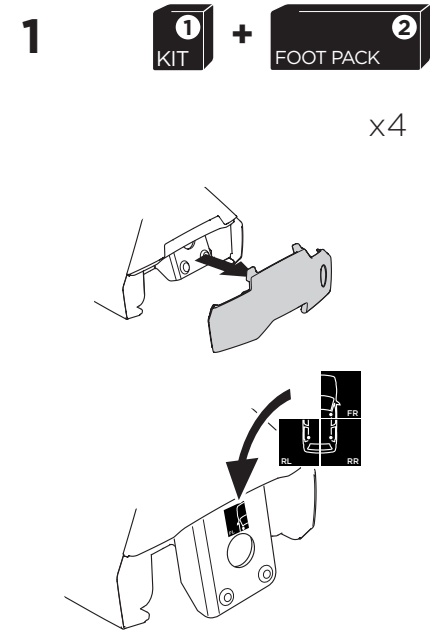

1

Kit 5134

HYUNDAI ix35, 5-dr SUV, 10-15
 HYUNDAI ix35 FCEV, 5-dr SUV, 13-
 HYUNDAI Tucson, 5-dr SUV, 10-15

 THULE WingBar Evo  THULE WingBar Edge  THULE WingBar  THULE SquareBar	Evo X (scale)	Edge X (scale)
HYUNDAI ix35, 5-dr SUV, 10-15	44,5	H
HYUNDAI ix35 FCEV, 5-dr SUV, 13-	44,5	H
HYUNDAI Tucson, 5-dr SUV, 10-15	44,5	H

 THULE ProBar  THULE SlideBar	X (mm/inch)
HYUNDAI ix35, 5-dr SUV, 10-15	1096 mm / 43 1/8"
HYUNDAI ix35 FCEV, 5-dr SUV, 13-	1096 mm / 43 1/8"
HYUNDAI Tucson, 5-dr SUV, 10-15	1096 mm / 43 1/8"

 THULE WingBar Evo  THULE WingBar Edge  THULE WingBar  THULE SquareBar	Evo Y (scale)	Edge Y (scale)
HYUNDAI ix35, 5-dr SUV, 10-15	39,5	R
HYUNDAI ix35 FCEV, 5-dr SUV, 13-	39,5	R
HYUNDAI Tucson, 5-dr SUV, 10-15	39,5	R

 THULE ProBar  THULE SlideBar	Y (mm/inch)
HYUNDAI ix35, 5-dr SUV, 10-15	1046 mm / 41 1/8"
HYUNDAI ix35 FCEV, 5-dr SUV, 13-	1046 mm / 41 1/8"
HYUNDAI Tucson, 5-dr SUV, 10-15	1046 mm / 41 1/8"

	W (mm/inch)	Z (mm/inch)
HYUNDAI ix35, 5-dr SUV, 10-15	650 mm / 25 5/8"	310 mm / 12 1/4"
HYUNDAI ix35 FCEV, 5-dr SUV, 13-	650 mm / 25 5/8"	310 mm / 12 1/4"
HYUNDAI Tucson, 5-dr SUV, 10-15	650 mm / 25 5/8"	310 mm / 12 1/4"