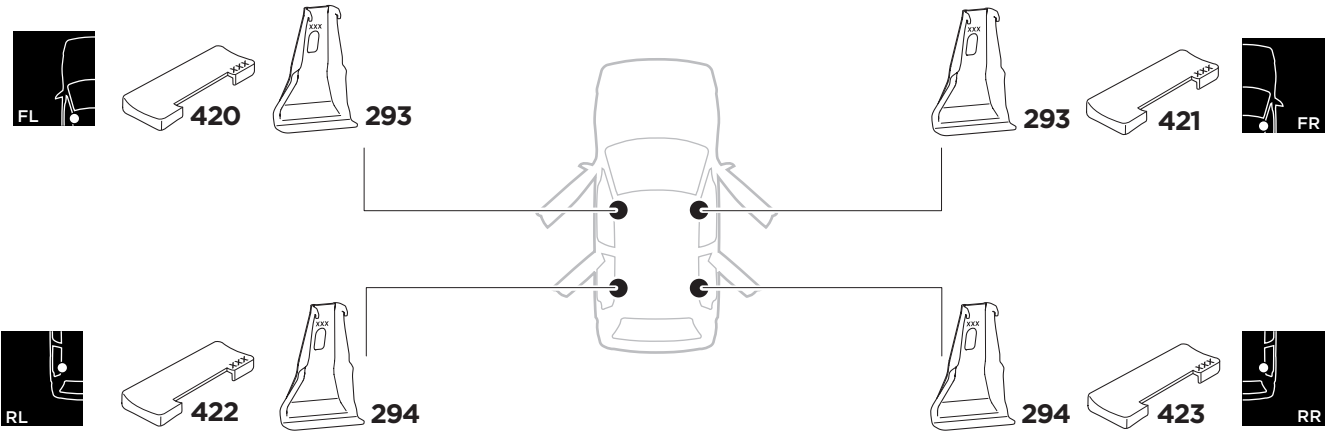

1

Kit 5134

HYUNDAI ix35, 5-dr SUV, 10-15
 HYUNDAI ix35 FCEV, 5-dr SUV, 13-
 HYUNDAI Tucson, 5-dr SUV, 10-15

 THULE WingBar Evo  THULE WingBar Edge  THULE WingBar  THULE SquareBar	Evo X (scale)	Edge X (scale)
HYUNDAI ix35, 5-dr SUV, 10-15	44,5	H
HYUNDAI ix35 FCEV, 5-dr SUV, 13-	44,5	H
HYUNDAI Tucson, 5-dr SUV, 10-15	44,5	H

 THULE ProBar  THULE SlideBar	X (mm/inch)
HYUNDAI ix35, 5-dr SUV, 10-15	1096 mm / 43 1/8"
HYUNDAI ix35 FCEV, 5-dr SUV, 13-	1096 mm / 43 1/8"
HYUNDAI Tucson, 5-dr SUV, 10-15	1096 mm / 43 1/8"

 THULE WingBar Evo  THULE WingBar Edge  THULE WingBar  THULE SquareBar	Evo Y (scale)	Edge Y (scale)
HYUNDAI ix35, 5-dr SUV, 10-15	39,5	R
HYUNDAI ix35 FCEV, 5-dr SUV, 13-	39,5	R
HYUNDAI Tucson, 5-dr SUV, 10-15	39,5	R

 THULE ProBar  THULE SlideBar	Y (mm/inch)
HYUNDAI ix35, 5-dr SUV, 10-15	1046 mm / 41 1/8"
HYUNDAI ix35 FCEV, 5-dr SUV, 13-	1046 mm / 41 1/8"
HYUNDAI Tucson, 5-dr SUV, 10-15	1046 mm / 41 1/8"

	W (mm/inch)	Z (mm/inch)
HYUNDAI ix35, 5-dr SUV, 10-15	650 mm / 25 5/8"	310 mm / 12 1/4"
HYUNDAI ix35 FCEV, 5-dr SUV, 13-	650 mm / 25 5/8"	310 mm / 12 1/4"
HYUNDAI Tucson, 5-dr SUV, 10-15	650 mm / 25 5/8"	310 mm / 12 1/4"