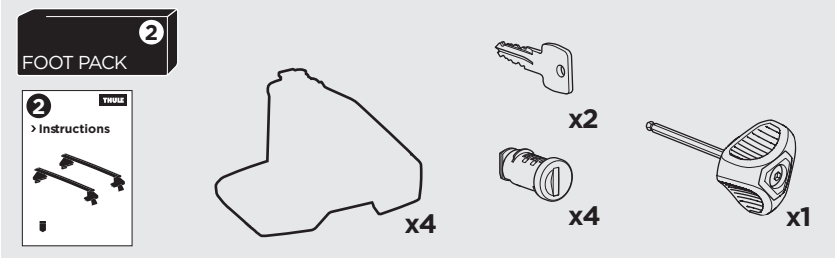

1

Kit 5134

HYUNDAI ix35, 5-dr SUV, 10-15
 HYUNDAI ix35 FCEV, 5-dr SUV, 13-
 HYUNDAI Tucson, 5-dr SUV, 10-15

 THULE WingBar Evo  THULE WingBar Edge  THULE WingBar  THULE SquareBar	Evo X (scale)	Edge X (scale)
HYUNDAI ix35, 5-dr SUV, 10-15	44,5	H
HYUNDAI ix35 FCEV, 5-dr SUV, 13-	44,5	H
HYUNDAI Tucson, 5-dr SUV, 10-15	44,5	H

 THULE ProBar  THULE SlideBar	X (mm/inch)
HYUNDAI ix35, 5-dr SUV, 10-15	1096 mm / 43 1/8"
HYUNDAI ix35 FCEV, 5-dr SUV, 13-	1096 mm / 43 1/8"
HYUNDAI Tucson, 5-dr SUV, 10-15	1096 mm / 43 1/8"

 THULE WingBar Evo  THULE WingBar Edge  THULE WingBar  THULE SquareBar	Evo Y (scale)	Edge Y (scale)
HYUNDAI ix35, 5-dr SUV, 10-15	39,5	R
HYUNDAI ix35 FCEV, 5-dr SUV, 13-	39,5	R
HYUNDAI Tucson, 5-dr SUV, 10-15	39,5	R

 THULE ProBar  THULE SlideBar	Y (mm/inch)
HYUNDAI ix35, 5-dr SUV, 10-15	1046 mm / 41 1/8"
HYUNDAI ix35 FCEV, 5-dr SUV, 13-	1046 mm / 41 1/8"
HYUNDAI Tucson, 5-dr SUV, 10-15	1046 mm / 41 1/8"

	W (mm/inch)	Z (mm/inch)
HYUNDAI ix35, 5-dr SUV, 10-15	650 mm / 25 5/8"	310 mm / 12 1/4"
HYUNDAI ix35 FCEV, 5-dr SUV, 13-	650 mm / 25 5/8"	310 mm / 12 1/4"
HYUNDAI Tucson, 5-dr SUV, 10-15	650 mm / 25 5/8"	310 mm / 12 1/4"