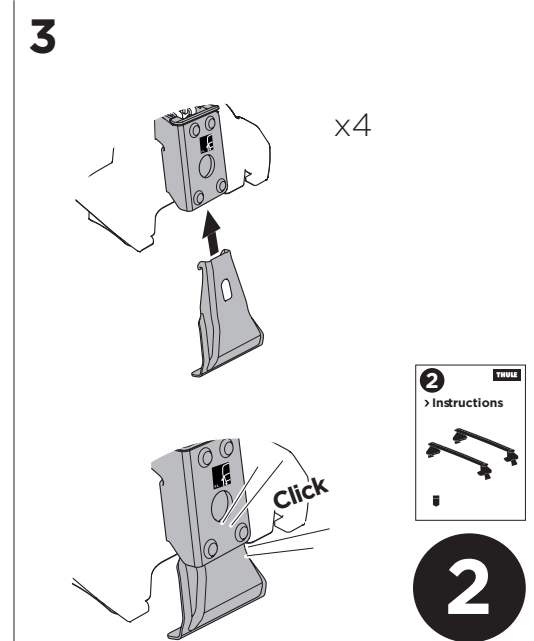

1

Kit 5134

HYUNDAI ix35, 5-dr SUV, 10-15
 HYUNDAI ix35 FCEV, 5-dr SUV, 13-
 HYUNDAI Tucson, 5-dr SUV, 10-15

 THULE WingBar Evo  THULE WingBar Edge  THULE WingBar  THULE SquareBar	Evo X (scale)	Edge X (scale)
HYUNDAI ix35, 5-dr SUV, 10-15	44,5	H
HYUNDAI ix35 FCEV, 5-dr SUV, 13-	44,5	H
HYUNDAI Tucson, 5-dr SUV, 10-15	44,5	H

 THULE ProBar  THULE SlideBar	X (mm/inch)
HYUNDAI ix35, 5-dr SUV, 10-15	1096 mm / 43 1/8"
HYUNDAI ix35 FCEV, 5-dr SUV, 13-	1096 mm / 43 1/8"
HYUNDAI Tucson, 5-dr SUV, 10-15	1096 mm / 43 1/8"

 THULE WingBar Evo  THULE WingBar Edge  THULE WingBar  THULE SquareBar	Evo Y (scale)	Edge Y (scale)
HYUNDAI ix35, 5-dr SUV, 10-15	39,5	R
HYUNDAI ix35 FCEV, 5-dr SUV, 13-	39,5	R
HYUNDAI Tucson, 5-dr SUV, 10-15	39,5	R

 THULE ProBar  THULE SlideBar	Y (mm/inch)
HYUNDAI ix35, 5-dr SUV, 10-15	1046 mm / 41 1/8"
HYUNDAI ix35 FCEV, 5-dr SUV, 13-	1046 mm / 41 1/8"
HYUNDAI Tucson, 5-dr SUV, 10-15	1046 mm / 41 1/8"

	W (mm/inch)	Z (mm/inch)
HYUNDAI ix35, 5-dr SUV, 10-15	650 mm / 25 5/8"	310 mm / 12 1/4"
HYUNDAI ix35 FCEV, 5-dr SUV, 13-	650 mm / 25 5/8"	310 mm / 12 1/4"
HYUNDAI Tucson, 5-dr SUV, 10-15	650 mm / 25 5/8"	310 mm / 12 1/4"