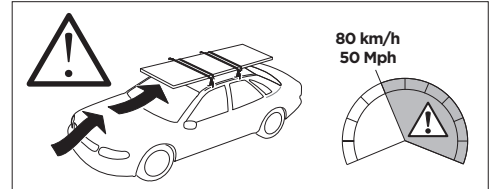

THULE WingBar Evo	THULE WingBar Edge	THULE WingBar	THULE SquareBar	Evo X (scale)	Edge X (scale)
TOYOTA Prius+, 5-dr Estate, 12-				43,5	J
TOYOTA Prius+, 5-dr Estate, 12- (with glass roof)				43,5	J
TOYOTA Prius V, 5-dr Wagon, *12-				43,5	J
TOYOTA Prius V, 5-dr Wagon, *12- (with glass roof)				43,5	J