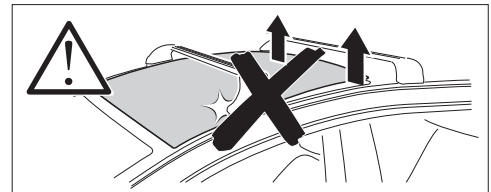

THULE WingBar Evo	THULE WingBar Edge	THULE WingBar	THULE SquareBar	Evo X (scale)	Edge X (scale)
TOYOTA Prius+, 5-dr Estate, 12-				43,5	J
TOYOTA Prius+, 5-dr Estate, 12- (with glass roof)				43,5	J
TOYOTA Prius V, 5-dr Wagon, *12-				43,5	J
TOYOTA Prius V, 5-dr Wagon, *12- (with glass roof)				43,5	J