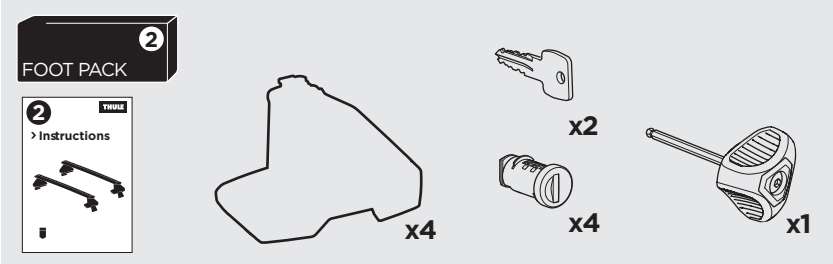

1

Kit 5129

TOYOTA Prius+, 5-dr Estate, 12-
 TOYOTA Prius+, 5-dr Estate, 12- (with glass roof)
 TOYOTA Prius V, 5-dr Wagon, *12-
 TOYOTA Prius V, 5-dr Wagon, *12- (with glass roof)
 *North America

ISO 11154-E

THULE WingBar Evo	THULE WingBar Edge	THULE WingBar	THULE SquareBar	Evo X (scale)	Edge X (scale)
TOYOTA Prius+, 5-dr Estate, 12-				43,5	J
TOYOTA Prius+, 5-dr Estate, 12- (with glass roof)				43,5	J
TOYOTA Prius V, 5-dr Wagon, *12-				43,5	J
TOYOTA Prius V, 5-dr Wagon, *12- (with glass roof)				43,5	J