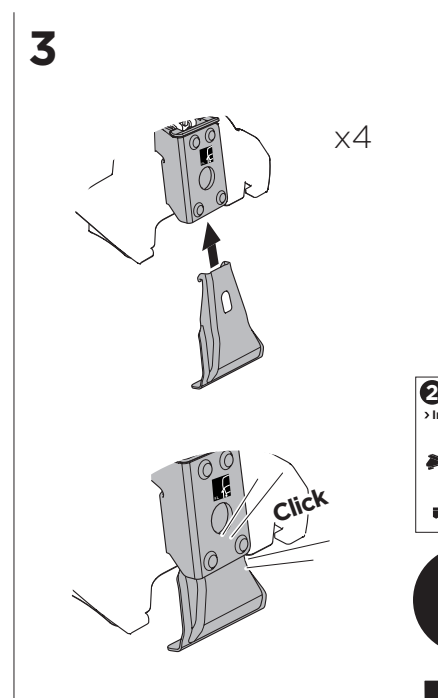

THULE WingBar Evo	THULE WingBar Edge	THULE WingBar	THULE SquareBar	Evo X (scale)	Edge X (scale)
TOYOTA Prius+, 5-dr Estate, 12-				43,5	J
TOYOTA Prius+, 5-dr Estate, 12- (with glass roof)				43,5	J
TOYOTA Prius V, 5-dr Wagon, *12-				43,5	J
TOYOTA Prius V, 5-dr Wagon, *12- (with glass roof)				43,5	J