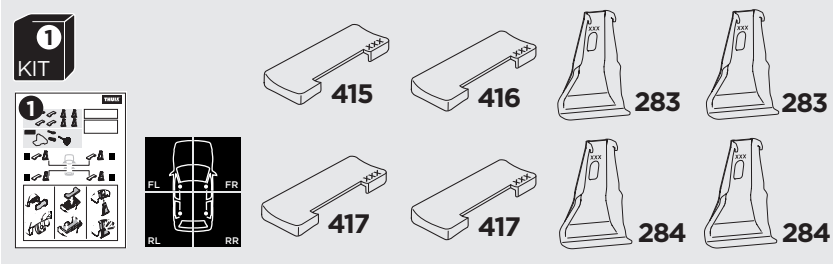

1

Kit 5129

TOYOTA Prius+, 5-dr Estate, 12-
 TOYOTA Prius+, 5-dr Estate, 12- (with glass roof)
 TOYOTA Prius V, 5-dr Wagon, *12-
 TOYOTA Prius V, 5-dr Wagon, *12- (with glass roof)
 *North America

ISO 11154-E

THULE WingBar Evo	THULE WingBar Edge	THULE WingBar	THULE SquareBar	Evo X (scale)	Edge X (scale)
TOYOTA Prius+, 5-dr Estate, 12-				43,5	J
TOYOTA Prius+, 5-dr Estate, 12- (with glass roof)				43,5	J
TOYOTA Prius V, 5-dr Wagon, *12-				43,5	J
TOYOTA Prius V, 5-dr Wagon, *12- (with glass roof)				43,5	J