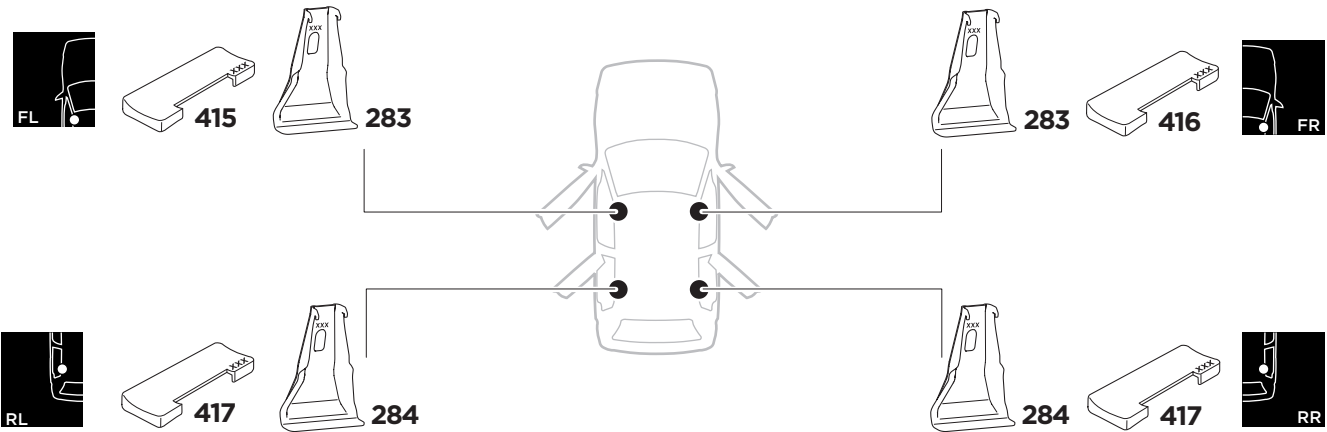

1

Kit 5129

TOYOTA Prius+, 5-dr Estate, 12-
 TOYOTA Prius+, 5-dr Estate, 12- (with glass roof)
 TOYOTA Prius V, 5-dr Wagon, *12-
 TOYOTA Prius V, 5-dr Wagon, *12- (with glass roof)
 *North America

ISO 11154-E

THULE WingBar Evo	THULE WingBar Edge	THULE WingBar	THULE SquareBar	Evo X (scale)	Edge X (scale)
TOYOTA Prius+, 5-dr Estate, 12-				43,5	J
TOYOTA Prius+, 5-dr Estate, 12- (with glass roof)				43,5	J
TOYOTA Prius V, 5-dr Wagon, *12-				43,5	J
TOYOTA Prius V, 5-dr Wagon, *12- (with glass roof)				43,5	J

THULE ProBar	THULE SlideBar	X (mm/inch)
TOYOTA Prius+, 5-dr Estate, 12-		1086 mm / 42 3/4"
TOYOTA Prius+, 5-dr Estate, 12- (with glass roof)		1086 mm / 42 3/4"
TOYOTA Prius V, 5-dr Wagon, *12-		1086 mm / 42 3/4"
TOYOTA Prius V, 5-dr Wagon, *12- (with glass roof)		1086 mm / 42 3/4"