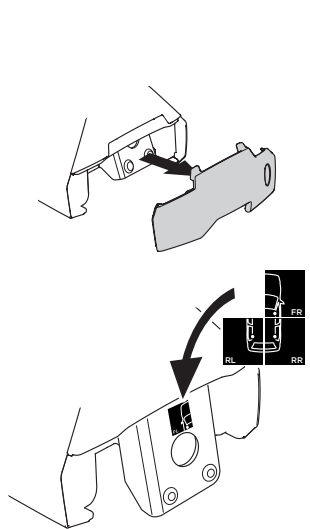

1

Kit 5127

NISSAN Leaf, 5-dr Hatchback 10-17

NISSAN Leaf, 5-dr Hatchback 18-

ISO 11154-E

1 **1 KIT** + **2 FOOT PACK**

2

3

 THULE WingBar Evo	 THULE WingBar Edge	 THULE WingBar	 THULE SquareBar	Evo X (scale)	Edge X (scale)
NISSAN Leaf, 5-dr Hatchback 10-17				41,5	N
NISSAN Leaf, 5-dr Hatchback 18-				42	M

 THULE ProBar	 THULE SlideBar	X (mm/inch)
NISSAN Leaf, 5-dr Hatchback 10-17		1066 mm / 42"
NISSAN Leaf, 5-dr Hatchback 18-		1071 mm / 42 1/8"

 THULE WingBar Evo	 THULE WingBar Edge	 THULE WingBar	 THULE SquareBar	Evo Y (scale)	Edge Y (scale)
NISSAN Leaf, 5-dr Hatchback 10-17				32	O
NISSAN Leaf, 5-dr Hatchback 18-				32	O

 THULE ProBar	 THULE SlideBar	Y (mm/inch)
NISSAN Leaf, 5-dr Hatchback 10-17		971 mm / 38 1/4"
NISSAN Leaf, 5-dr Hatchback 18-		971 mm / 38 1/4"

	W (mm/inch)	Z (mm/inch)
NISSAN Leaf, 5-dr Hatchback 10-17	710 mm / 28"	280 mm / 11"
NISSAN Leaf, 5-dr Hatchback 18-	710 mm / 28"	280 mm / 11"