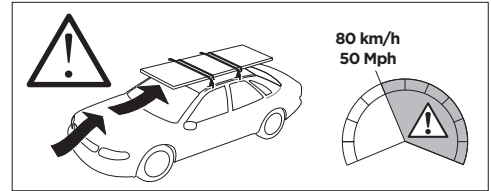

1

Kit 5127

NISSAN Leaf, 5-dr Hatchback 10-17

NISSAN Leaf, 5-dr Hatchback 18-

ISO 11154-E