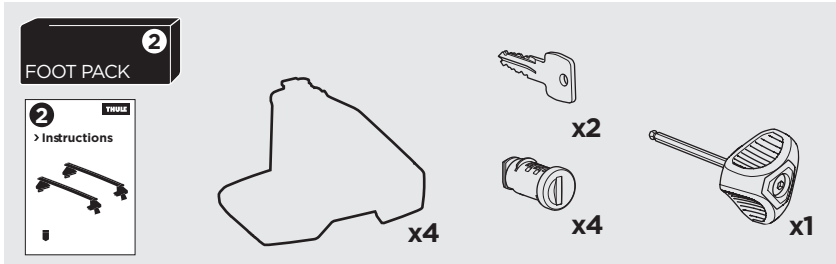

1

Kit 5127

NISSAN Leaf, 5-dr Hatchback 10-17

NISSAN Leaf, 5-dr Hatchback 18-

ISO 11154-E

1 **1 KIT** + **2 FOOT PACK**

2

3

 THULE WingBar Evo	 THULE WingBar Edge	 THULE WingBar	 THULE SquareBar	Evo X (scale)	Edge X (scale)
NISSAN Leaf, 5-dr Hatchback 10-17				41,5	N
NISSAN Leaf, 5-dr Hatchback 18-				42	M

 THULE ProBar	 THULE SlideBar	X (mm/inch)
NISSAN Leaf, 5-dr Hatchback 10-17		1066 mm / 42"
NISSAN Leaf, 5-dr Hatchback 18-		1071 mm / 42 1/8"

 THULE WingBar Evo	 THULE WingBar Edge	 THULE WingBar	 THULE SquareBar	Evo Y (scale)	Edge Y (scale)
NISSAN Leaf, 5-dr Hatchback 10-17				32	O
NISSAN Leaf, 5-dr Hatchback 18-				32	O

 THULE ProBar	 THULE SlideBar	Y (mm/inch)
NISSAN Leaf, 5-dr Hatchback 10-17		971 mm / 38 1/4"
NISSAN Leaf, 5-dr Hatchback 18-		971 mm / 38 1/4"

	W (mm/inch)	Z (mm/inch)
NISSAN Leaf, 5-dr Hatchback 10-17	710 mm / 28"	280 mm / 11"
NISSAN Leaf, 5-dr Hatchback 18-	710 mm / 28"	280 mm / 11"