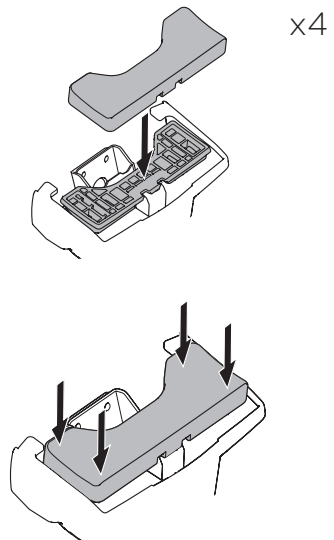

1

Kit 5127

NISSAN Leaf, 5-dr Hatchback 10-17

NISSAN Leaf, 5-dr Hatchback 18-

ISO 11154-E

1 **1 KIT** + **2 FOOT PACK**

2

3

 THULE WingBar Evo	 THULE WingBar Edge	 THULE WingBar	 THULE SquareBar	Evo X (scale)	Edge X (scale)
NISSAN Leaf, 5-dr Hatchback 10-17				41,5	N
NISSAN Leaf, 5-dr Hatchback 18-				42	M

 THULE ProBar	 THULE SlideBar	X (mm/inch)
NISSAN Leaf, 5-dr Hatchback 10-17		1066 mm / 42"
NISSAN Leaf, 5-dr Hatchback 18-		1071 mm / 42 1/8"

 THULE WingBar Evo	 THULE WingBar Edge	 THULE WingBar	 THULE SquareBar	Evo Y (scale)	Edge Y (scale)
NISSAN Leaf, 5-dr Hatchback 10-17				32	O
NISSAN Leaf, 5-dr Hatchback 18-				32	O

 THULE ProBar	 THULE SlideBar	Y (mm/inch)
NISSAN Leaf, 5-dr Hatchback 10-17		971 mm / 38 1/4"
NISSAN Leaf, 5-dr Hatchback 18-		971 mm / 38 1/4"

	W (mm/inch)	Z (mm/inch)
NISSAN Leaf, 5-dr Hatchback 10-17	710 mm / 28"	280 mm / 11"
NISSAN Leaf, 5-dr Hatchback 18-	710 mm / 28"	280 mm / 11"