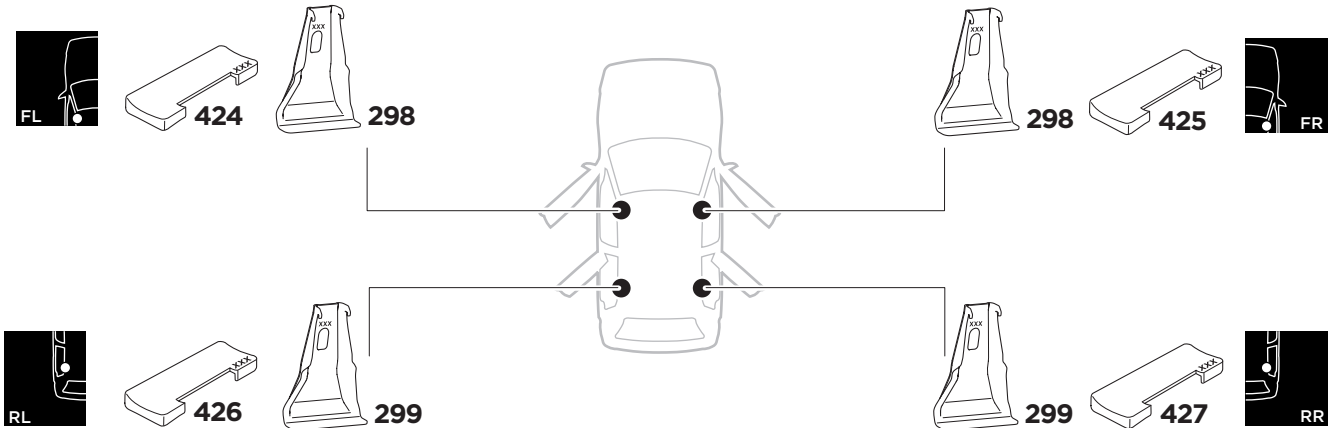

1

Kit 5127

NISSAN Leaf, 5-dr Hatchback 10-17

NISSAN Leaf, 5-dr Hatchback 18-

ISO 11154-E

1 **1 KIT** + **2 FOOT PACK**

2

3

 THULE WingBar Evo	 THULE WingBar Edge	 THULE WingBar	 THULE SquareBar	Evo X (scale)	Edge X (scale)
NISSAN Leaf, 5-dr Hatchback 10-17				41,5	N
NISSAN Leaf, 5-dr Hatchback 18-				42	M

 THULE ProBar	 THULE SlideBar	X (mm/inch)
NISSAN Leaf, 5-dr Hatchback 10-17		1066 mm / 42"
NISSAN Leaf, 5-dr Hatchback 18-		1071 mm / 42 1/8"

 THULE WingBar Evo	 THULE WingBar Edge	 THULE WingBar	 THULE SquareBar	Evo Y (scale)	Edge Y (scale)
NISSAN Leaf, 5-dr Hatchback 10-17				32	O
NISSAN Leaf, 5-dr Hatchback 18-				32	O

 THULE ProBar	 THULE SlideBar	Y (mm/inch)
NISSAN Leaf, 5-dr Hatchback 10-17		971 mm / 38 1/4"
NISSAN Leaf, 5-dr Hatchback 18-		971 mm / 38 1/4"

	W (mm/inch)	Z (mm/inch)
NISSAN Leaf, 5-dr Hatchback 10-17	710 mm / 28"	280 mm / 11"
NISSAN Leaf, 5-dr Hatchback 18-	710 mm / 28"	280 mm / 11"