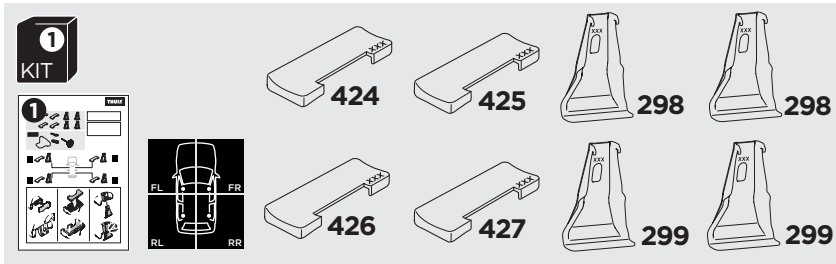

1

Kit 5127

NISSAN Leaf, 5-dr Hatchback 10-17

NISSAN Leaf, 5-dr Hatchback 18-

ISO 11154-E

1 **1 KIT** + **2 FOOT PACK**

2

3

 THULE WingBar Evo	 THULE WingBar Edge	 THULE WingBar	 THULE SquareBar	Evo X (scale)	Edge X (scale)
NISSAN Leaf, 5-dr Hatchback 10-17				41,5	N
NISSAN Leaf, 5-dr Hatchback 18-				42	M

 THULE ProBar	 THULE SlideBar	X (mm/inch)
NISSAN Leaf, 5-dr Hatchback 10-17		1066 mm / 42"
NISSAN Leaf, 5-dr Hatchback 18-		1071 mm / 42 1/8"

 THULE WingBar Evo	 THULE WingBar Edge	 THULE WingBar	 THULE SquareBar	Evo Y (scale)	Edge Y (scale)
NISSAN Leaf, 5-dr Hatchback 10-17				32	O
NISSAN Leaf, 5-dr Hatchback 18-				32	O

 THULE ProBar	 THULE SlideBar	Y (mm/inch)
NISSAN Leaf, 5-dr Hatchback 10-17		971 mm / 38 1/4"
NISSAN Leaf, 5-dr Hatchback 18-		971 mm / 38 1/4"

	W (mm/inch)	Z (mm/inch)
NISSAN Leaf, 5-dr Hatchback 10-17	710 mm / 28"	280 mm / 11"
NISSAN Leaf, 5-dr Hatchback 18-	710 mm / 28"	280 mm / 11"