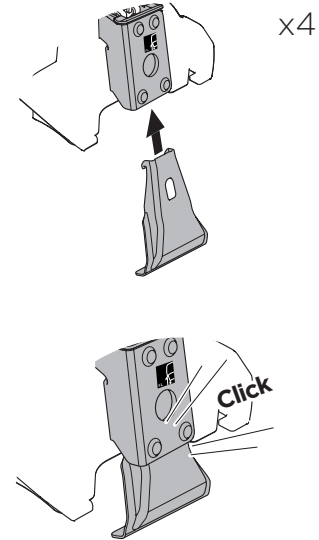

1

Kit 5127

NISSAN Leaf, 5-dr Hatchback 10-17

NISSAN Leaf, 5-dr Hatchback 18-

ISO 11154-E

1 **1 KIT** + **2 FOOT PACK**

2

3

 THULE WingBar Evo	 THULE WingBar Edge	 THULE WingBar	 THULE SquareBar	Evo X (scale)	Edge X (scale)
NISSAN Leaf, 5-dr Hatchback 10-17				41,5	N
NISSAN Leaf, 5-dr Hatchback 18-				42	M

 THULE ProBar	 THULE SlideBar	X (mm/inch)
NISSAN Leaf, 5-dr Hatchback 10-17		1066 mm / 42"
NISSAN Leaf, 5-dr Hatchback 18-		1071 mm / 42 1/8"