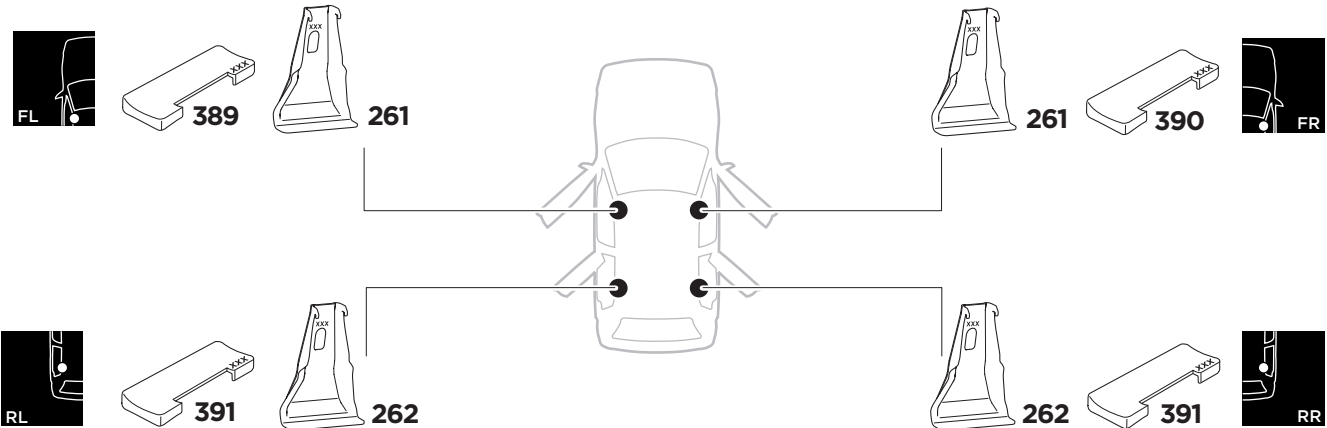

1

Kit 5126

HONDA Jazz, 5-dr Hatchback, 08-14

ISO 11154-E

THULE WingBar Evo	THULE WingBar Edge	THULE WingBar	THULE SquareBar	Evo X (scale)	Edge X (scale)
HONDA Jazz, 5-dr Hatchback, 08-14				35,5	H
THULE ProBar	THULE SlideBar				X (mm/inch)
HONDA Jazz, 5-dr Hatchback, 08-14				1006 mm / 39 5/8"	

THULE WingBar Evo	THULE WingBar Edge	THULE WingBar	THULE SquareBar	Evo Y (scale)	Edge Y (scale)
HONDA Jazz, 5-dr Hatchback, 08-14				28	E
THULE ProBar	THULE SlideBar				Y (mm/inch)
HONDA Jazz, 5-dr Hatchback, 08-14				931 mm / 36 5/8"	

	W (mm/inch)	Z (mm/inch)
HONDA Jazz, 5-dr Hatchback, 08-14	700 mm / 27 1/2"	310 mm / 12 1/4"