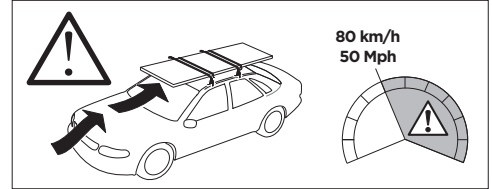

1

Kit 5126

HONDA Jazz, 5-dr Hatchback, 08-14

ISO 11154-E