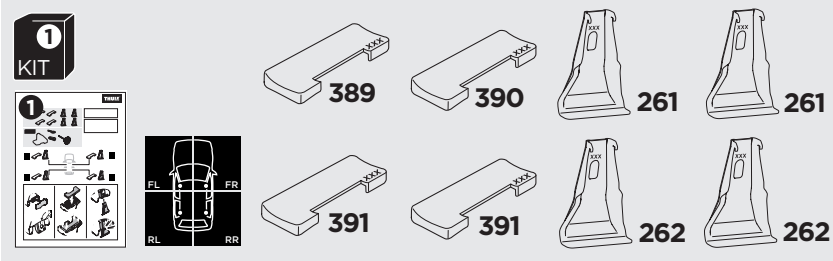

1

Kit 5126

HONDA Jazz, 5-dr Hatchback, 08-14

ISO 11154-E

THULE WingBar Evo	THULE WingBar Edge	THULE WingBar	THULE SquareBar	Evo X (scale)	Edge X (scale)
HONDA Jazz, 5-dr Hatchback, 08-14				35,5	H
THULE ProBar	THULE SlideBar				X (mm/inch)
HONDA Jazz, 5-dr Hatchback, 08-14				1006 mm / 39 5/8"	

THULE WingBar Evo	THULE WingBar Edge	THULE WingBar	THULE SquareBar	Evo Y (scale)	Edge Y (scale)
HONDA Jazz, 5-dr Hatchback, 08-14				28	E
THULE ProBar	THULE SlideBar				Y (mm/inch)
HONDA Jazz, 5-dr Hatchback, 08-14				931 mm / 36 5/8"	

	W (mm/inch)	Z (mm/inch)
HONDA Jazz, 5-dr Hatchback, 08-14	700 mm / 27 1/2"	310 mm / 12 1/4"