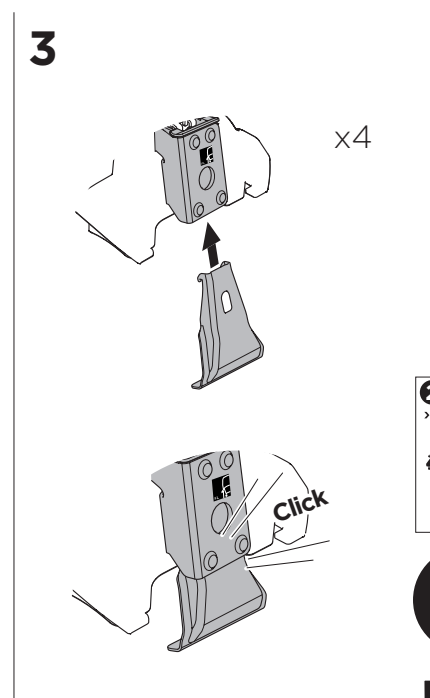

1

Kit 5126

HONDA Jazz, 5-dr Hatchback, 08-14

ISO 11154-E

THULE WingBar Evo	THULE WingBar Edge	THULE WingBar	THULE SquareBar	Evo X (scale)	Edge X (scale)
HONDA Jazz, 5-dr Hatchback, 08-14				35,5	H
THULE ProBar	THULE SlideBar				X (mm/inch)
HONDA Jazz, 5-dr Hatchback, 08-14				1006 mm / 39 5/8"	

THULE WingBar Evo	THULE WingBar Edge	THULE WingBar	THULE SquareBar	Evo Y (scale)	Edge Y (scale)
HONDA Jazz, 5-dr Hatchback, 08-14				28	E
THULE ProBar	THULE SlideBar				Y (mm/inch)
HONDA Jazz, 5-dr Hatchback, 08-14				931 mm / 36 5/8"	

	W (mm/inch)	Z (mm/inch)
HONDA Jazz, 5-dr Hatchback, 08-14	700 mm / 27 1/2"	310 mm / 12 1/4"