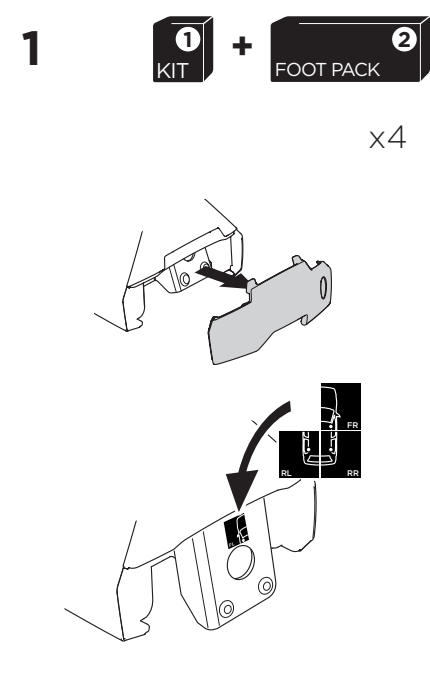

1

Kit 5125

FORD Focus, 5-dr Hatchback, 12-18

For cars without mounting holes in the door frame

ISO 11154-E

THULE WingBar Evo	THULE WingBar Edge	THULE WingBar	THULE SquareBar	Evo X (scale)	Edge X (scale)
FORD Focus, 5-dr Hatchback, 12-18				40	Q

THULE ProBar	THULE SlideBar	X (mm/inch)		
FORD Focus, 5-dr Hatchback, 12-18		1051 mm / 41 3/8"		

THULE WingBar Evo	THULE WingBar Edge	THULE WingBar	THULE SquareBar	Evo Y (scale)	Edge Y (scale)
FORD Focus, 5-dr Hatchback, 12-18				34	K

THULE ProBar	THULE SlideBar	Y (mm/inch)		
FORD Focus, 5-dr Hatchback, 12-18		991 mm / 39"		

	W (mm/inch)	Z (mm/inch)
FORD Focus, 5-dr Hatchback, 12-18	775 mm / 30 1/2"	250 mm / 9 7/8"