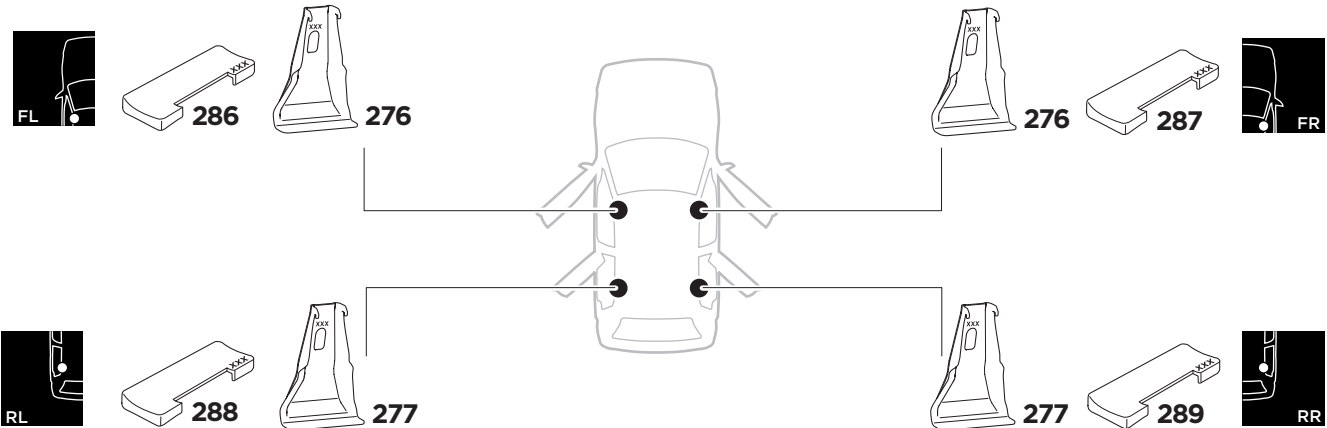

1

Kit 5125

FORD Focus, 5-dr Hatchback, 12-18

For cars without mounting holes in the door frame

ISO 11154-E

THULE WingBar Evo	THULE WingBar Edge	THULE WingBar	THULE SquareBar	Evo X (scale)	Edge X (scale)
FORD Focus, 5-dr Hatchback, 12-18				40	Q

THULE ProBar	THULE SlideBar	X (mm/inch)		
FORD Focus, 5-dr Hatchback, 12-18		1051 mm / 41 3/8"		

THULE WingBar Evo	THULE WingBar Edge	THULE WingBar	THULE SquareBar	Evo Y (scale)	Edge Y (scale)
FORD Focus, 5-dr Hatchback, 12-18				34	K

THULE ProBar	THULE SlideBar	Y (mm/inch)		
FORD Focus, 5-dr Hatchback, 12-18		991 mm / 39"		

	W (mm/inch)	Z (mm/inch)
FORD Focus, 5-dr Hatchback, 12-18	775 mm / 30 1/2"	250 mm / 9 7/8"