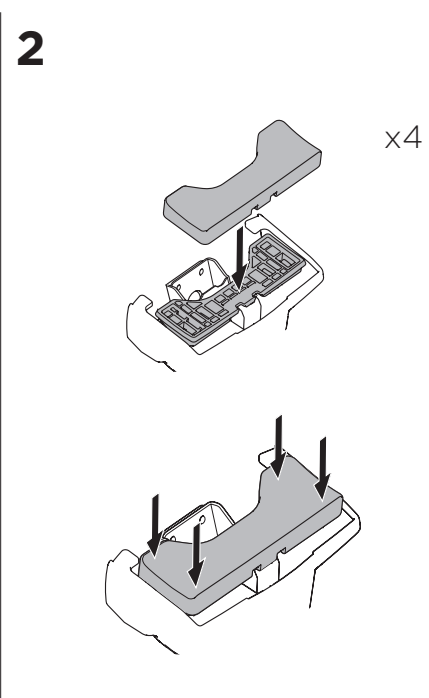

1

Kit 5125

FORD Focus, 5-dr Hatchback, 12-18

For cars without mounting holes in the door frame

ISO 11154-E

THULE WingBar Evo	THULE WingBar Edge	THULE WingBar	THULE SquareBar	Evo X (scale)	Edge X (scale)
FORD Focus, 5-dr Hatchback, 12-18				40	Q

THULE ProBar	THULE SlideBar	X (mm/inch)		
FORD Focus, 5-dr Hatchback, 12-18		1051 mm / 41 3/8"		

THULE WingBar Evo	THULE WingBar Edge	THULE WingBar	THULE SquareBar	Evo Y (scale)	Edge Y (scale)
FORD Focus, 5-dr Hatchback, 12-18				34	K

THULE ProBar	THULE SlideBar	Y (mm/inch)		
FORD Focus, 5-dr Hatchback, 12-18		991 mm / 39"		

	W (mm/inch)	Z (mm/inch)
FORD Focus, 5-dr Hatchback, 12-18	775 mm / 30 1/2"	250 mm / 9 7/8"