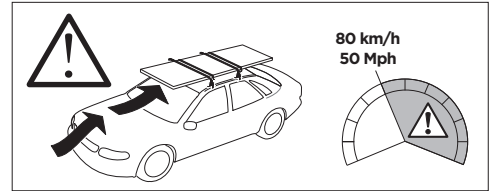

1

Kit 5125

FORD Focus, 5-dr Hatchback, 12-18

For cars without mounting holes in the door frame

ISO 11154-E

THULE WingBar Evo	THULE WingBar Edge	THULE WingBar	THULE SquareBar	Evo X (scale)	Edge X (scale)
FORD Focus, 5-dr Hatchback, 12-18				40	Q