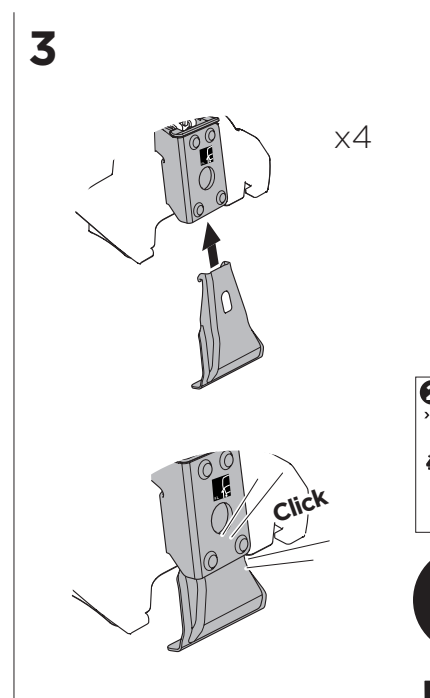

1

Kit 5125

FORD Focus, 5-dr Hatchback, 12-18

For cars without mounting holes in the door frame

ISO 11154-E

THULE WingBar Evo	THULE WingBar Edge	THULE WingBar	THULE SquareBar	Evo X (scale)	Edge X (scale)
FORD Focus, 5-dr Hatchback, 12-18				40	Q

THULE ProBar	THULE SlideBar	X (mm/inch)		
FORD Focus, 5-dr Hatchback, 12-18		1051 mm / 41 3/8"		

THULE WingBar Evo	THULE WingBar Edge	THULE WingBar	THULE SquareBar	Evo Y (scale)	Edge Y (scale)
FORD Focus, 5-dr Hatchback, 12-18				34	K

THULE ProBar	THULE SlideBar	Y (mm/inch)		
FORD Focus, 5-dr Hatchback, 12-18		991 mm / 39"		

	W (mm/inch)	Z (mm/inch)
FORD Focus, 5-dr Hatchback, 12-18	775 mm / 30 1/2"	250 mm / 9 7/8"