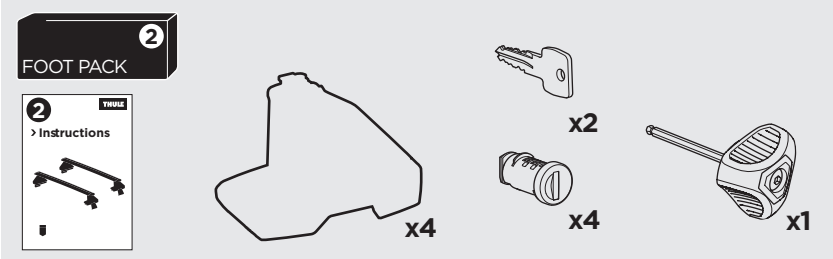

1

Kit 5125

FORD Focus, 5-dr Hatchback, 12-18

For cars without mounting holes in the door frame

ISO 11154-E

THULE WingBar Evo	THULE WingBar Edge	THULE WingBar	THULE SquareBar	Evo X (scale)	Edge X (scale)
FORD Focus, 5-dr Hatchback, 12-18				40	Q

THULE ProBar	THULE SlideBar	X (mm/inch)		
FORD Focus, 5-dr Hatchback, 12-18		1051 mm / 41 3/8"		

THULE WingBar Evo	THULE WingBar Edge	THULE WingBar	THULE SquareBar	Evo Y (scale)	Edge Y (scale)
FORD Focus, 5-dr Hatchback, 12-18				34	K

THULE ProBar	THULE SlideBar	Y (mm/inch)		
FORD Focus, 5-dr Hatchback, 12-18		991 mm / 39"		

	W (mm/inch)	Z (mm/inch)
FORD Focus, 5-dr Hatchback, 12-18	775 mm / 30 1/2"	250 mm / 9 7/8"