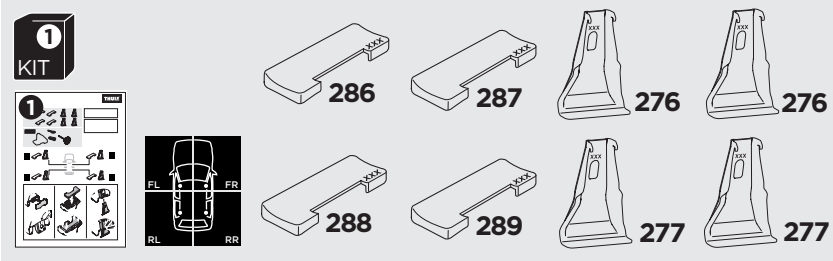

1

Kit 5125

FORD Focus, 5-dr Hatchback, 12-18

For cars without mounting holes in the door frame

ISO 11154-E

THULE WingBar Evo	THULE WingBar Edge	THULE WingBar	THULE SquareBar	Evo X (scale)	Edge X (scale)
FORD Focus, 5-dr Hatchback, 12-18				40	Q

THULE ProBar	THULE SlideBar	X (mm/inch)		
FORD Focus, 5-dr Hatchback, 12-18		1051 mm / 41 3/8"		

THULE WingBar Evo	THULE WingBar Edge	THULE WingBar	THULE SquareBar	Evo Y (scale)	Edge Y (scale)
FORD Focus, 5-dr Hatchback, 12-18				34	K

THULE ProBar	THULE SlideBar	Y (mm/inch)		
FORD Focus, 5-dr Hatchback, 12-18		991 mm / 39"		

	W (mm/inch)	Z (mm/inch)
FORD Focus, 5-dr Hatchback, 12-18	775 mm / 30 1/2"	250 mm / 9 7/8"