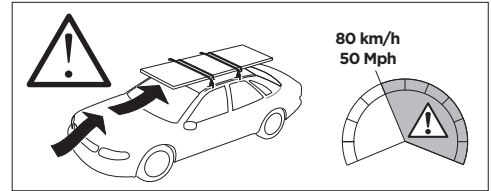

1

Kit 5116

LAND ROVER Range Rover Sport, 5-dr SUV, 04-09, 10-13

ISO 11154-E