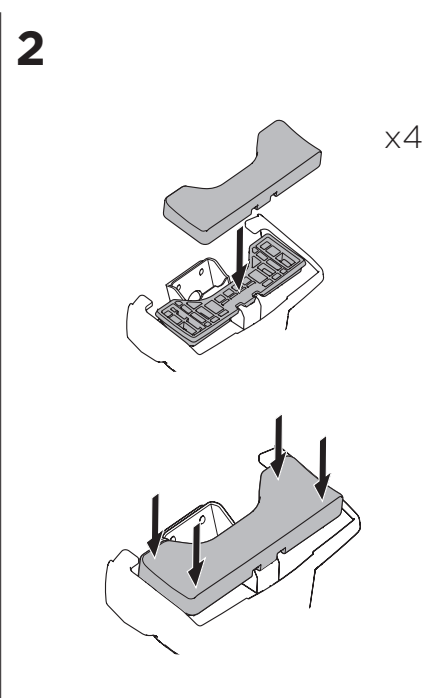

1

Kit 5116

LAND ROVER Range Rover Sport, 5-dr SUV, 04-09, 10-13

ISO 11154-E

THULE WingBar Evo	THULE WingBar Edge	THULE WingBar	THULE SquareBar	Evo X (scale)	Edge X (scale)
LAND ROVER Range Rover Sport, 5-dr SUV, 04-09, 10-13				57	A

THULE ProBar	THULE SlideBar	X (mm/inch)		
LAND ROVER Range Rover Sport, 5-dr SUV, 04-09, 10-13		1221 mm / 48 1/8"		

THULE WingBar Evo	THULE WingBar Edge	THULE WingBar	THULE SquareBar	Evo Y (scale)	Edge Y (scale)
LAND ROVER Range Rover Sport, 5-dr SUV, 04-09, 10-13				56,5	B

THULE ProBar	THULE SlideBar	Y (mm/inch)		
LAND ROVER Range Rover Sport, 5-dr SUV, 04-09, 10-13		1216 mm / 47 7/8"		

	W (mm/inch)	Z (mm/inch)
LAND ROVER Range Rover Sport, 5-dr SUV, 04-09, 10-13	700 mm / 27 1/2"	320 mm / 12 5/8"