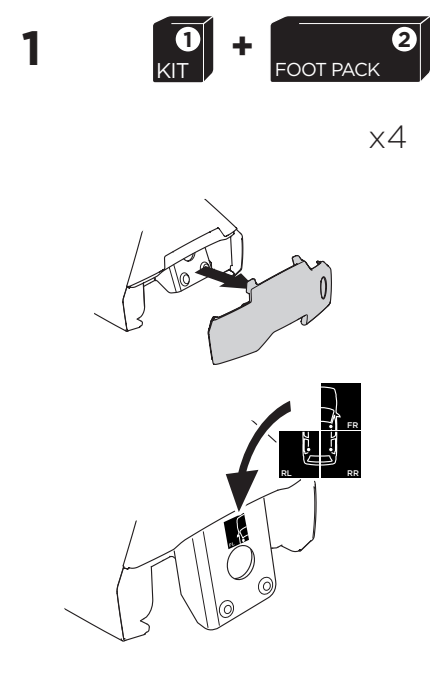

1

Kit 5116

LAND ROVER Range Rover Sport, 5-dr SUV, 04-09, 10-13

ISO 11154-E

THULE WingBar Evo	THULE WingBar Edge	THULE WingBar	THULE SquareBar	Evo X (scale)	Edge X (scale)
LAND ROVER Range Rover Sport, 5-dr SUV, 04-09, 10-13				57	A

THULE ProBar	THULE SlideBar	X (mm/inch)		
LAND ROVER Range Rover Sport, 5-dr SUV, 04-09, 10-13		1221 mm / 48 1/8"		

THULE WingBar Evo	THULE WingBar Edge	THULE WingBar	THULE SquareBar	Evo Y (scale)	Edge Y (scale)
LAND ROVER Range Rover Sport, 5-dr SUV, 04-09, 10-13				56,5	B

THULE ProBar	THULE SlideBar	Y (mm/inch)		
LAND ROVER Range Rover Sport, 5-dr SUV, 04-09, 10-13		1216 mm / 47 7/8"		

	W (mm/inch)	Z (mm/inch)
LAND ROVER Range Rover Sport, 5-dr SUV, 04-09, 10-13	700 mm / 27 1/2"	320 mm / 12 5/8"