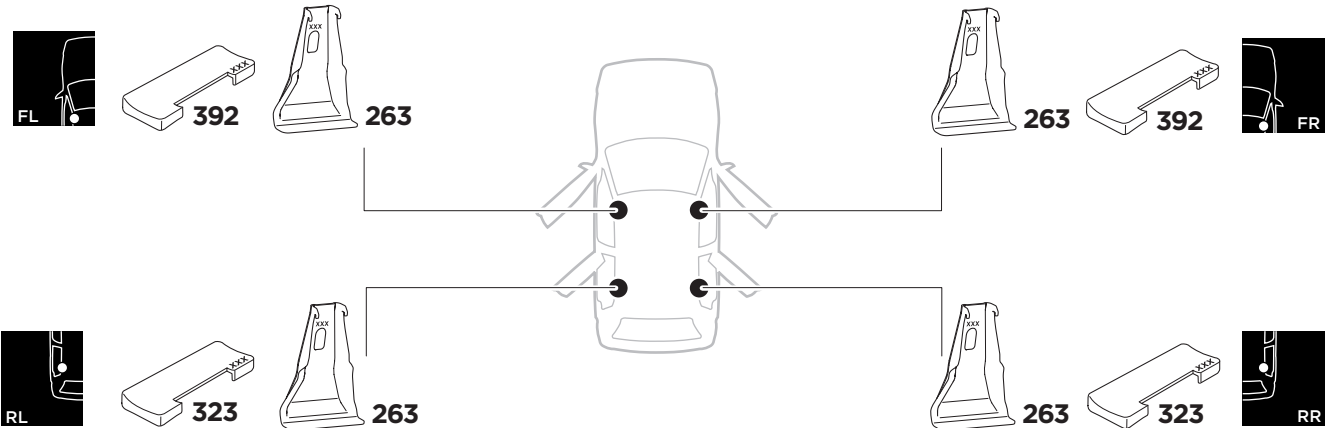

1

Kit 5116

LAND ROVER Range Rover Sport, 5-dr SUV, 04-09, 10-13

ISO 11154-E

THULE WingBar Evo	THULE WingBar Edge	THULE WingBar	THULE SquareBar	Evo X (scale)	Edge X (scale)
LAND ROVER Range Rover Sport, 5-dr SUV, 04-09, 10-13				57	A

THULE ProBar	THULE SlideBar	X (mm/inch)		
LAND ROVER Range Rover Sport, 5-dr SUV, 04-09, 10-13		1221 mm / 48 1/8"		

THULE WingBar Evo	THULE WingBar Edge	THULE WingBar	THULE SquareBar	Evo Y (scale)	Edge Y (scale)
LAND ROVER Range Rover Sport, 5-dr SUV, 04-09, 10-13				56,5	B

THULE ProBar	THULE SlideBar	Y (mm/inch)		
LAND ROVER Range Rover Sport, 5-dr SUV, 04-09, 10-13		1216 mm / 47 7/8"		

	W (mm/inch)	Z (mm/inch)
LAND ROVER Range Rover Sport, 5-dr SUV, 04-09, 10-13	700 mm / 27 1/2"	320 mm / 12 5/8"