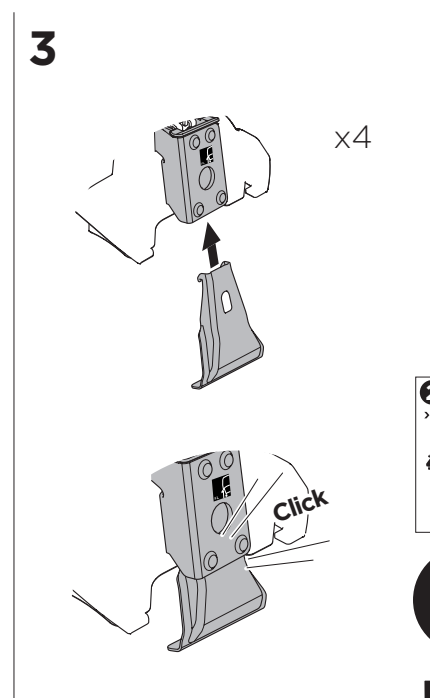

1

Kit 5116

LAND ROVER Range Rover Sport, 5-dr SUV, 04-09, 10-13

ISO 11154-E

THULE WingBar Evo	THULE WingBar Edge	THULE WingBar	THULE SquareBar	Evo X (scale)	Edge X (scale)
LAND ROVER Range Rover Sport, 5-dr SUV, 04-09, 10-13				57	A

THULE ProBar	THULE SlideBar	X (mm/inch)		
LAND ROVER Range Rover Sport, 5-dr SUV, 04-09, 10-13		1221 mm / 48 1/8"		

THULE WingBar Evo	THULE WingBar Edge	THULE WingBar	THULE SquareBar	Evo Y (scale)	Edge Y (scale)
LAND ROVER Range Rover Sport, 5-dr SUV, 04-09, 10-13				56,5	B

THULE ProBar	THULE SlideBar	Y (mm/inch)		
LAND ROVER Range Rover Sport, 5-dr SUV, 04-09, 10-13		1216 mm / 47 7/8"		

	W (mm/inch)	Z (mm/inch)
LAND ROVER Range Rover Sport, 5-dr SUV, 04-09, 10-13	700 mm / 27 1/2"	320 mm / 12 5/8"