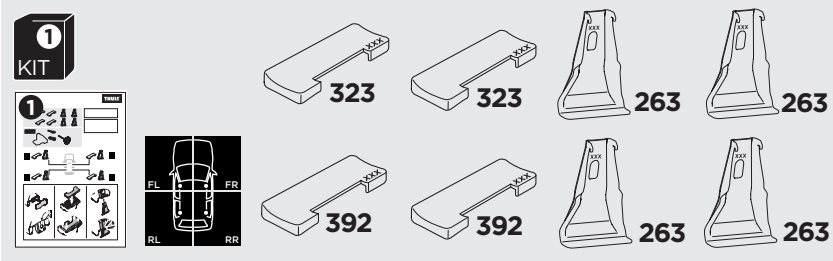

1

Kit 5116

LAND ROVER Range Rover Sport, 5-dr SUV, 04-09, 10-13

ISO 11154-E

THULE WingBar Evo	THULE WingBar Edge	THULE WingBar	THULE SquareBar	Evo X (scale)	Edge X (scale)
LAND ROVER Range Rover Sport, 5-dr SUV, 04-09, 10-13				57	A

THULE ProBar	THULE SlideBar	X (mm/inch)		
LAND ROVER Range Rover Sport, 5-dr SUV, 04-09, 10-13		1221 mm / 48 1/8"		

THULE WingBar Evo	THULE WingBar Edge	THULE WingBar	THULE SquareBar	Evo Y (scale)	Edge Y (scale)
LAND ROVER Range Rover Sport, 5-dr SUV, 04-09, 10-13				56,5	B

THULE ProBar	THULE SlideBar	Y (mm/inch)		
LAND ROVER Range Rover Sport, 5-dr SUV, 04-09, 10-13		1216 mm / 47 7/8"		

	W (mm/inch)	Z (mm/inch)
LAND ROVER Range Rover Sport, 5-dr SUV, 04-09, 10-13	700 mm / 27 1/2"	320 mm / 12 5/8"