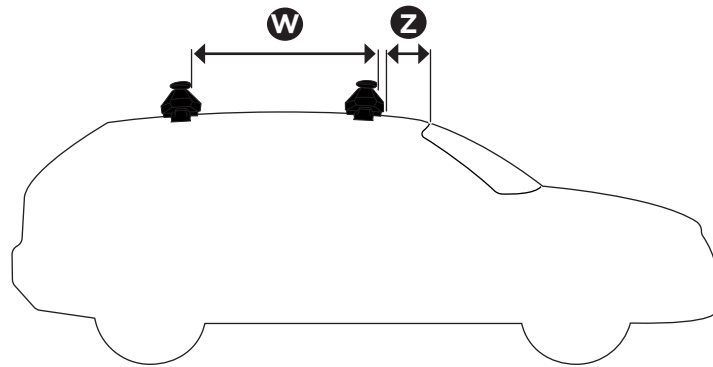

1

Kit 5116

LAND ROVER Range Rover Sport, 5-dr SUV, 04-09, 10-13

ISO 11154-E

THULE WingBar Evo	THULE WingBar Edge	THULE WingBar	THULE SquareBar	Evo X (scale)	Edge X (scale)
LAND ROVER Range Rover Sport, 5-dr SUV, 04-09, 10-13				57	A

THULE ProBar	THULE SlideBar	X (mm/inch)		
LAND ROVER Range Rover Sport, 5-dr SUV, 04-09, 10-13		1221 mm / 48 1/8"		

THULE WingBar Evo	THULE WingBar Edge	THULE WingBar	THULE SquareBar	Evo Y (scale)	Edge Y (scale)
LAND ROVER Range Rover Sport, 5-dr SUV, 04-09, 10-13				56,5	B

THULE ProBar	THULE SlideBar	Y (mm/inch)		
LAND ROVER Range Rover Sport, 5-dr SUV, 04-09, 10-13		1216 mm / 47 7/8"		

	W (mm/inch)	Z (mm/inch)
LAND ROVER Range Rover Sport, 5-dr SUV, 04-09, 10-13	700 mm / 27 1/2"	320 mm / 12 5/8"