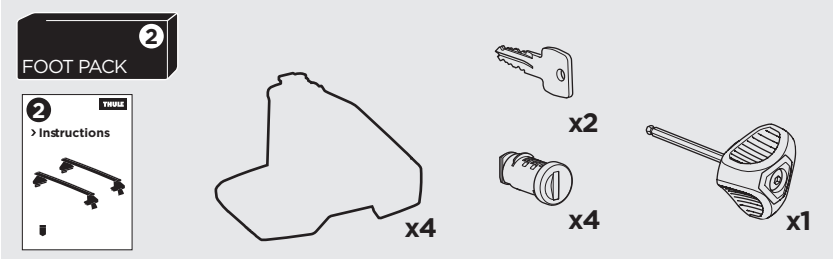

1

Kit 5116

LAND ROVER Range Rover Sport, 5-dr SUV, 04-09, 10-13

ISO 11154-E

THULE WingBar Evo	THULE WingBar Edge	THULE WingBar	THULE SquareBar	Evo X (scale)	Edge X (scale)
LAND ROVER Range Rover Sport, 5-dr SUV, 04-09, 10-13				57	A

THULE ProBar	THULE SlideBar	X (mm/inch)		
LAND ROVER Range Rover Sport, 5-dr SUV, 04-09, 10-13		1221 mm / 48 1/8"		

THULE WingBar Evo	THULE WingBar Edge	THULE WingBar	THULE SquareBar	Evo Y (scale)	Edge Y (scale)
LAND ROVER Range Rover Sport, 5-dr SUV, 04-09, 10-13				56,5	B

THULE ProBar	THULE SlideBar	Y (mm/inch)		
LAND ROVER Range Rover Sport, 5-dr SUV, 04-09, 10-13		1216 mm / 47 7/8"		

	W (mm/inch)	Z (mm/inch)
LAND ROVER Range Rover Sport, 5-dr SUV, 04-09, 10-13	700 mm / 27 1/2"	320 mm / 12 5/8"