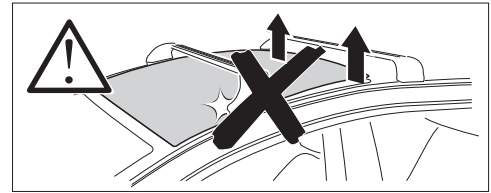

1

Kit 5114

AUDI A5 Sportback, 5-dr Hatchback, 09-16

ISO 11154-E