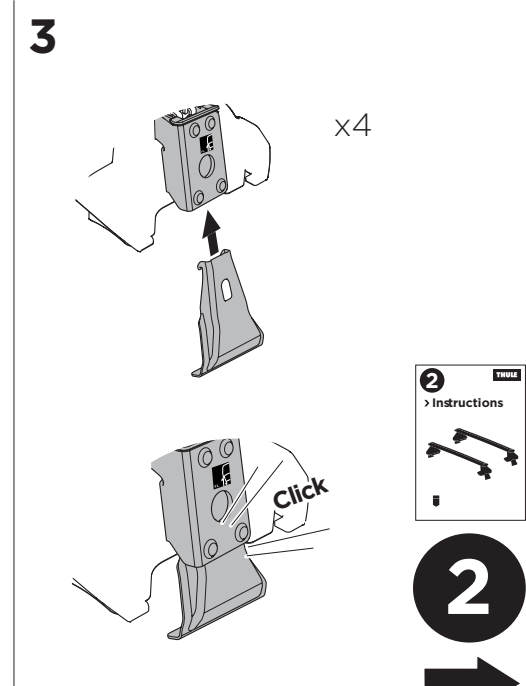

1

Kit 5114

AUDI A5 Sportback, 5-dr Hatchback, 09-16

ISO 11154-E

THULE WingBar Evo	THULE WingBar Edge	THULE WingBar	THULE SquareBar	Evo X (scale)	Edge X (scale)
AUDI A5 Sportback, 5-dr Hatchback, 09-16				42,5	L

THULE ProBar	THULE SlideBar	X (mm/inch)		
AUDI A5 Sportback, 5-dr Hatchback, 09-16		1076 mm / 42 3/8"		

THULE WingBar Evo	THULE WingBar Edge	THULE WingBar	THULE SquareBar	Evo Y (scale)	Edge Y (scale)
AUDI A5 Sportback, 5-dr Hatchback, 09-16				39,5	R

THULE ProBar	THULE SlideBar	Y (mm/inch)		
AUDI A5 Sportback, 5-dr Hatchback, 09-16		1046 mm / 41 1/8"		

	W (mm/inch)	Z (mm/inch)
AUDI A5 Sportback, 5-dr Hatchback, 09-16	710 mm / 28"	125 mm / 4 7/8"

i