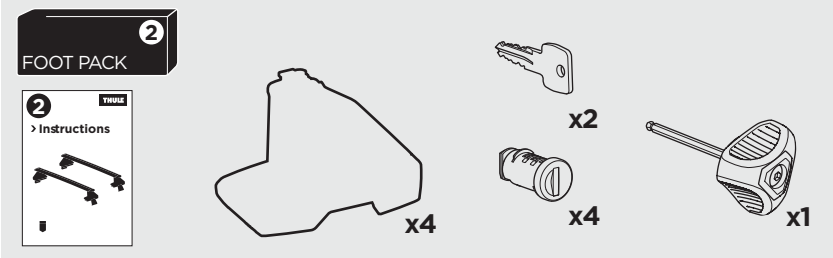

1

Kit 5114

AUDI A5 Sportback, 5-dr Hatchback, 09-16

ISO 11154-E

THULE WingBar Evo	THULE WingBar Edge	THULE WingBar	THULE SquareBar	Evo X (scale)	Edge X (scale)
AUDI A5 Sportback, 5-dr Hatchback, 09-16				42,5	L

THULE ProBar	THULE SlideBar	X (mm/inch)		
AUDI A5 Sportback, 5-dr Hatchback, 09-16		1076 mm / 42 3/8"		

THULE WingBar Evo	THULE WingBar Edge	THULE WingBar	THULE SquareBar	Evo Y (scale)	Edge Y (scale)
AUDI A5 Sportback, 5-dr Hatchback, 09-16				39,5	R

THULE ProBar	THULE SlideBar	Y (mm/inch)		
AUDI A5 Sportback, 5-dr Hatchback, 09-16		1046 mm / 41 1/8"		

	W (mm/inch)	Z (mm/inch)
AUDI A5 Sportback, 5-dr Hatchback, 09-16	710 mm / 28"	125 mm / 4 7/8"

i