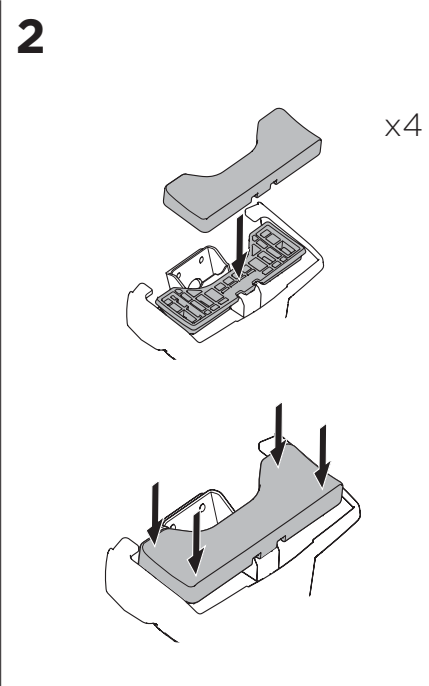

1

Kit 5114

AUDI A5 Sportback, 5-dr Hatchback, 09-16

ISO 11154-E

THULE WingBar Evo	THULE WingBar Edge	THULE WingBar	THULE SquareBar	Evo X (scale)	Edge X (scale)
AUDI A5 Sportback, 5-dr Hatchback, 09-16				42,5	L

THULE ProBar	THULE SlideBar	X (mm/inch)		
AUDI A5 Sportback, 5-dr Hatchback, 09-16		1076 mm / 42 3/8"		

THULE WingBar Evo	THULE WingBar Edge	THULE WingBar	THULE SquareBar	Evo Y (scale)	Edge Y (scale)
AUDI A5 Sportback, 5-dr Hatchback, 09-16				39,5	R

THULE ProBar	THULE SlideBar	Y (mm/inch)		
AUDI A5 Sportback, 5-dr Hatchback, 09-16		1046 mm / 41 1/8"		

	W (mm/inch)	Z (mm/inch)
AUDI A5 Sportback, 5-dr Hatchback, 09-16	710 mm / 28"	125 mm / 4 7/8"

i