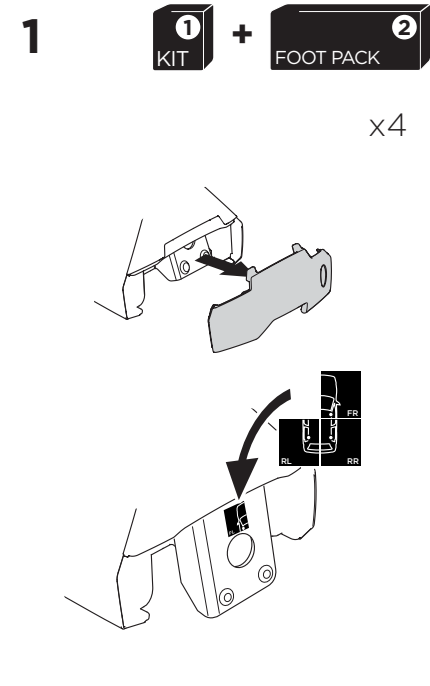

1

Kit 5114

AUDI A5 Sportback, 5-dr Hatchback, 09-16

ISO 11154-E

THULE WingBar Evo	THULE WingBar Edge	THULE WingBar	THULE SquareBar	Evo X (scale)	Edge X (scale)
AUDI A5 Sportback, 5-dr Hatchback, 09-16				42,5	L

THULE ProBar	THULE SlideBar	X (mm/inch)		
AUDI A5 Sportback, 5-dr Hatchback, 09-16		1076 mm / 42 3/8"		

THULE WingBar Evo	THULE WingBar Edge	THULE WingBar	THULE SquareBar	Evo Y (scale)	Edge Y (scale)
AUDI A5 Sportback, 5-dr Hatchback, 09-16				39,5	R

THULE ProBar	THULE SlideBar	Y (mm/inch)		
AUDI A5 Sportback, 5-dr Hatchback, 09-16		1046 mm / 41 1/8"		

	W (mm/inch)	Z (mm/inch)
AUDI A5 Sportback, 5-dr Hatchback, 09-16	710 mm / 28"	125 mm / 4 7/8"

i