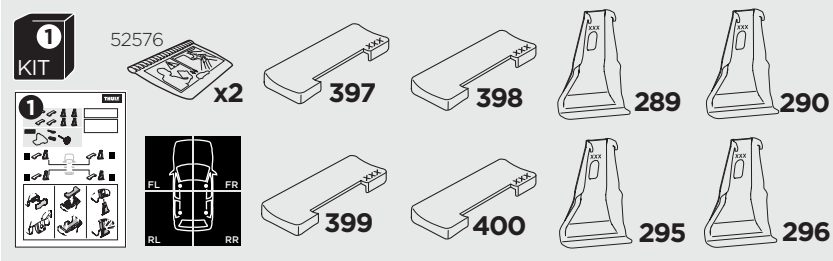

1

Kit 5114

AUDI A5 Sportback, 5-dr Hatchback, 09-16

ISO 11154-E

THULE WingBar Evo	THULE WingBar Edge	THULE WingBar	THULE SquareBar	Evo X (scale)	Edge X (scale)
AUDI A5 Sportback, 5-dr Hatchback, 09-16				42,5	L

THULE ProBar	THULE SlideBar	X (mm/inch)		
AUDI A5 Sportback, 5-dr Hatchback, 09-16		1076 mm / 42 3/8"		

THULE WingBar Evo	THULE WingBar Edge	THULE WingBar	THULE SquareBar	Evo Y (scale)	Edge Y (scale)
AUDI A5 Sportback, 5-dr Hatchback, 09-16				39,5	R

THULE ProBar	THULE SlideBar	Y (mm/inch)		
AUDI A5 Sportback, 5-dr Hatchback, 09-16		1046 mm / 41 1/8"		

	W (mm/inch)	Z (mm/inch)
AUDI A5 Sportback, 5-dr Hatchback, 09-16	710 mm / 28"	125 mm / 4 7/8"

i