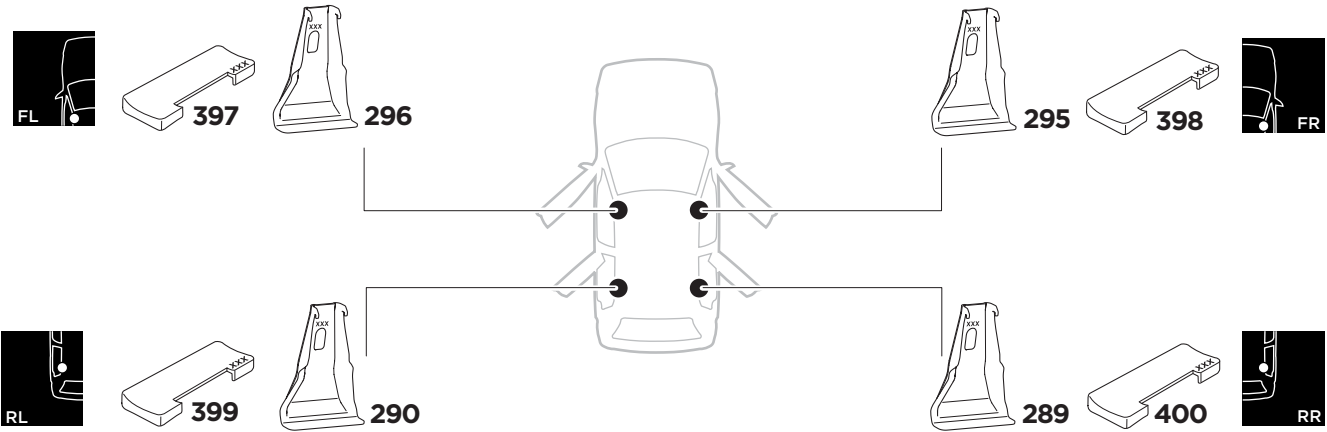

1

Kit 5114

AUDI A5 Sportback, 5-dr Hatchback, 09-16

ISO 11154-E

THULE WingBar Evo	THULE WingBar Edge	THULE WingBar	THULE SquareBar	Evo X (scale)	Edge X (scale)
AUDI A5 Sportback, 5-dr Hatchback, 09-16				42,5	L

THULE ProBar	THULE SlideBar	X (mm/inch)		
AUDI A5 Sportback, 5-dr Hatchback, 09-16		1076 mm / 42 3/8"		

THULE WingBar Evo	THULE WingBar Edge	THULE WingBar	THULE SquareBar	Evo Y (scale)	Edge Y (scale)
AUDI A5 Sportback, 5-dr Hatchback, 09-16				39,5	R

THULE ProBar	THULE SlideBar	Y (mm/inch)		
AUDI A5 Sportback, 5-dr Hatchback, 09-16		1046 mm / 41 1/8"		

	W (mm/inch)	Z (mm/inch)
AUDI A5 Sportback, 5-dr Hatchback, 09-16	710 mm / 28"	125 mm / 4 7/8"

i