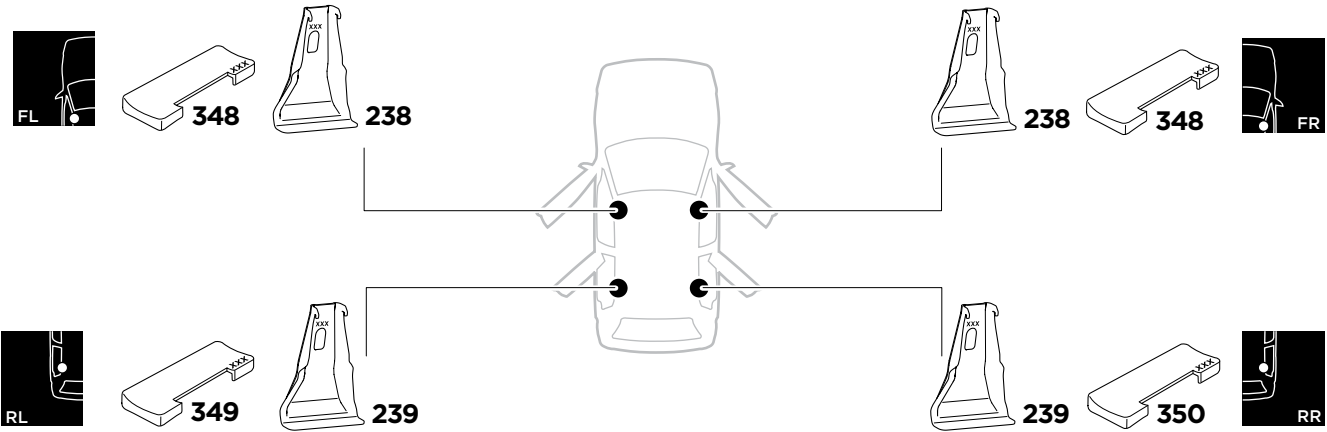

1

Kit 5112

HYUNDAI i30, 5-dr Hatchback, 17- (with glassroof)

HYUNDAI i30 Fastback, 5-dr Hatchback, 18- (with glassroof)

ISO 11154-E

THULE WingBar Evo	THULE WingBar Edge	THULE WingBar	THULE SquareBar	Evo X (scale)	Edge X (scale)
HYUNDAI i30, 5-dr Hatchback, 17- (with glassroof)				40	Q
HYUNDAI i30 Fastback, 5-dr Hatchback, 18- (with glassroof)				45	G

THULE ProBar	THULE SlideBar	X (mm/inch)
HYUNDAI i30, 5-dr Hatchback, 17- (with glassroof)		1051 mm / 41 ³ / ₈ "
HYUNDAI i30 Fastback, 5-dr Hatchback, 18- (with glassroof)		1101 mm / 43 ³ / ₈ "

THULE WingBar Evo	THULE WingBar Edge	THULE WingBar	THULE SquareBar	Evo Y (scale)	Edge Y (scale)
HYUNDAI i30, 5-dr Hatchback, 17- (with glassroof)				36,5	F
HYUNDAI i30 Fastback, 5-dr Hatchback, 18- (with glassroof)				40	Q

THULE ProBar	THULE SlideBar	Y (mm/inch)
HYUNDAI i30, 5-dr Hatchback, 17- (with glassroof)		1016 mm / 40"
HYUNDAI i30 Fastback, 5-dr Hatchback, 18- (with glassroof)		1051 mm / 41 ³ / ₈ "

	W (mm/inch)	Z (mm/inch)
HYUNDAI i30, 5-dr Hatchback, 17- (with glassroof)	710 mm / 28"	200 mm / 7 ⁷ / ₈ "
HYUNDAI i30 Fastback, 5-dr Hatchback, 18- (with glassroof)	600 mm / 23 ⁵ / ₈ "	225 mm / 8 ⁷ / ₈ "