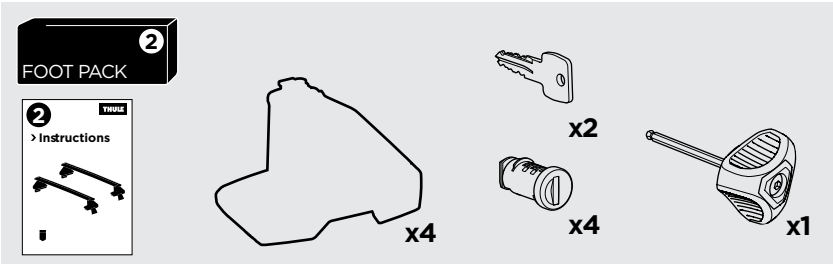

1

Kit 5112

HYUNDAI i30, 5-dr Hatchback, 17- (with glassroof)

HYUNDAI i30 Fastback, 5-dr Hatchback, 18- (with glassroof)

ISO 11154-E

THULE WingBar Evo	THULE WingBar Edge	THULE WingBar	THULE SquareBar	Evo X (scale)	Edge X (scale)
HYUNDAI i30, 5-dr Hatchback, 17- (with glassroof)				40	Q
HYUNDAI i30 Fastback, 5-dr Hatchback, 18- (with glassroof)				45	G

THULE ProBar	THULE SlideBar	X (mm/inch)
HYUNDAI i30, 5-dr Hatchback, 17- (with glassroof)		1051 mm / 41 ³ / ₈ "
HYUNDAI i30 Fastback, 5-dr Hatchback, 18- (with glassroof)		1101 mm / 43 ³ / ₈ "

THULE WingBar Evo	THULE WingBar Edge	THULE WingBar	THULE SquareBar	Evo Y (scale)	Edge Y (scale)
HYUNDAI i30, 5-dr Hatchback, 17- (with glassroof)				36,5	F
HYUNDAI i30 Fastback, 5-dr Hatchback, 18- (with glassroof)				40	Q

THULE ProBar	THULE SlideBar	Y (mm/inch)
HYUNDAI i30, 5-dr Hatchback, 17- (with glassroof)		1016 mm / 40"
HYUNDAI i30 Fastback, 5-dr Hatchback, 18- (with glassroof)		1051 mm / 41 ³ / ₈ "

	W (mm/inch)	Z (mm/inch)
HYUNDAI i30, 5-dr Hatchback, 17- (with glassroof)	710 mm / 28"	200 mm / 7 ⁷ / ₈ "
HYUNDAI i30 Fastback, 5-dr Hatchback, 18- (with glassroof)	600 mm / 23 ⁵ / ₈ "	225 mm / 8 ⁷ / ₈ "