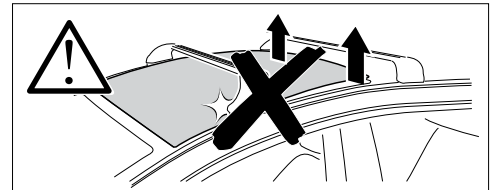

1

Kit 5112

HYUNDAI i30, 5-dr Hatchback, 17- (with glassroof)

HYUNDAI i30 Fastback, 5-dr Hatchback, 18- (with glassroof)

ISO 11154-E

THULE WingBar Evo	THULE WingBar Edge	THULE WingBar	THULE SquareBar	Evo X (scale)	Edge X (scale)
HYUNDAI i30, 5-dr Hatchback, 17- (with glassroof)				40	Q
HYUNDAI i30 Fastback, 5-dr Hatchback, 18- (with glassroof)				45	G

THULE ProBar	THULE SlideBar	X (mm/inch)
HYUNDAI i30, 5-dr Hatchback, 17- (with glassroof)		1051 mm / 41 ³ / ₈ "
HYUNDAI i30 Fastback, 5-dr Hatchback, 18- (with glassroof)		1101 mm / 43 ³ / ₈ "

THULE WingBar Evo	THULE WingBar Edge	THULE WingBar	THULE SquareBar	Evo Y (scale)	Edge Y (scale)
HYUNDAI i30, 5-dr Hatchback, 17- (with glassroof)				36,5	F
HYUNDAI i30 Fastback, 5-dr Hatchback, 18- (with glassroof)				40	Q