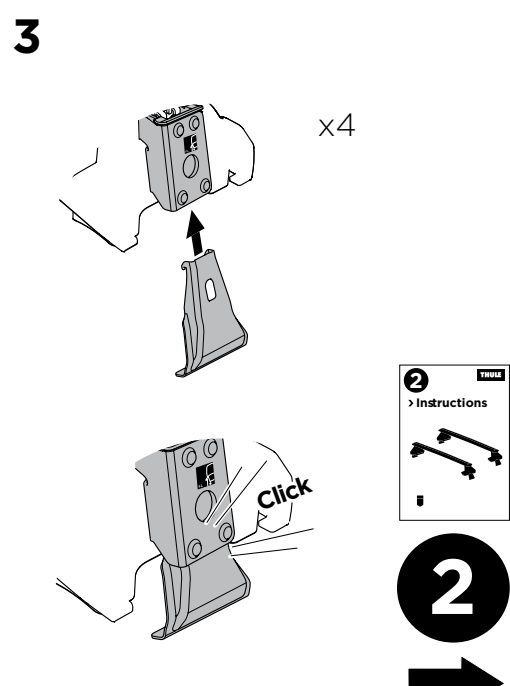

1

Kit 5112

HYUNDAI i30, 5-dr Hatchback, 17- (with glassroof)

HYUNDAI i30 Fastback, 5-dr Hatchback, 18- (with glassroof)

ISO 11154-E

THULE WingBar Evo	THULE WingBar Edge	THULE WingBar	THULE SquareBar	Evo X (scale)	Edge X (scale)
HYUNDAI i30, 5-dr Hatchback, 17- (with glassroof)				40	Q
HYUNDAI i30 Fastback, 5-dr Hatchback, 18- (with glassroof)				45	G

THULE ProBar	THULE SlideBar	X (mm/inch)
HYUNDAI i30, 5-dr Hatchback, 17- (with glassroof)		1051 mm / 41 ³ / ₈ "
HYUNDAI i30 Fastback, 5-dr Hatchback, 18- (with glassroof)		1101 mm / 43 ³ / ₈ "

THULE WingBar Evo	THULE WingBar Edge	THULE WingBar	THULE SquareBar	Evo Y (scale)	Edge Y (scale)
HYUNDAI i30, 5-dr Hatchback, 17- (with glassroof)				36,5	F
HYUNDAI i30 Fastback, 5-dr Hatchback, 18- (with glassroof)				40	Q

THULE ProBar	THULE SlideBar	Y (mm/inch)
HYUNDAI i30, 5-dr Hatchback, 17- (with glassroof)		1016 mm / 40"
HYUNDAI i30 Fastback, 5-dr Hatchback, 18- (with glassroof)		1051 mm / 41 ³ / ₈ "

	W (mm/inch)	Z (mm/inch)
HYUNDAI i30, 5-dr Hatchback, 17- (with glassroof)	710 mm / 28"	200 mm / 7 ⁷ / ₈ "
HYUNDAI i30 Fastback, 5-dr Hatchback, 18- (with glassroof)	600 mm / 23 ⁵ / ₈ "	225 mm / 8 ⁷ / ₈ "