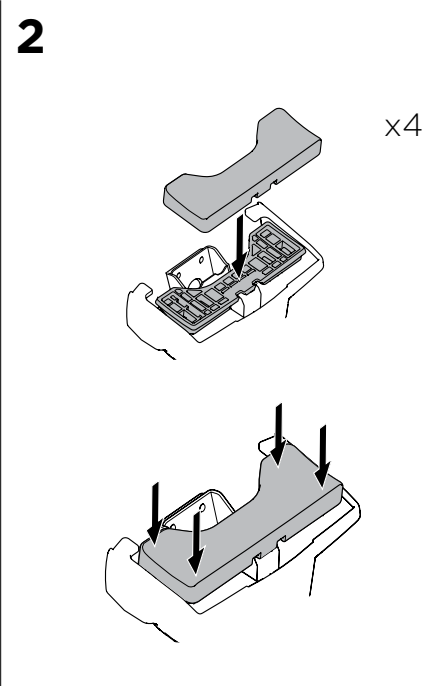

1

Kit 5112

HYUNDAI i30, 5-dr Hatchback, 17- (with glassroof)

HYUNDAI i30 Fastback, 5-dr Hatchback, 18- (with glassroof)

ISO 11154-E

THULE WingBar Evo	THULE WingBar Edge	THULE WingBar	THULE SquareBar	Evo X (scale)	Edge X (scale)
HYUNDAI i30, 5-dr Hatchback, 17- (with glassroof)				40	Q
HYUNDAI i30 Fastback, 5-dr Hatchback, 18- (with glassroof)				45	G

THULE ProBar	THULE SlideBar	X (mm/inch)
HYUNDAI i30, 5-dr Hatchback, 17- (with glassroof)		1051 mm / 41 ³ / ₈ "
HYUNDAI i30 Fastback, 5-dr Hatchback, 18- (with glassroof)		1101 mm / 43 ³ / ₈ "

THULE WingBar Evo	THULE WingBar Edge	THULE WingBar	THULE SquareBar	Evo Y (scale)	Edge Y (scale)
HYUNDAI i30, 5-dr Hatchback, 17- (with glassroof)				36,5	F
HYUNDAI i30 Fastback, 5-dr Hatchback, 18- (with glassroof)				40	Q

THULE ProBar	THULE SlideBar	Y (mm/inch)
HYUNDAI i30, 5-dr Hatchback, 17- (with glassroof)		1016 mm / 40"
HYUNDAI i30 Fastback, 5-dr Hatchback, 18- (with glassroof)		1051 mm / 41 ³ / ₈ "

	W (mm/inch)	Z (mm/inch)
HYUNDAI i30, 5-dr Hatchback, 17- (with glassroof)	710 mm / 28"	200 mm / 7 ⁷ / ₈ "
HYUNDAI i30 Fastback, 5-dr Hatchback, 18- (with glassroof)	600 mm / 23 ⁵ / ₈ "	225 mm / 8 ⁷ / ₈ "