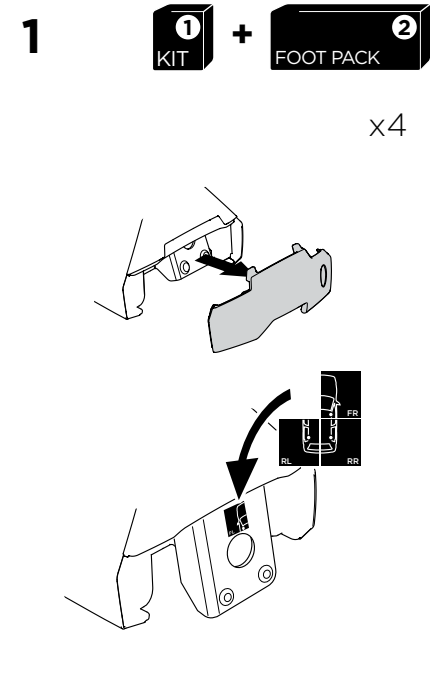

1

Kit 5112

HYUNDAI i30, 5-dr Hatchback, 17- (with glassroof)

HYUNDAI i30 Fastback, 5-dr Hatchback, 18- (with glassroof)

ISO 11154-E

THULE WingBar Evo	THULE WingBar Edge	THULE WingBar	THULE SquareBar	Evo X (scale)	Edge X (scale)
HYUNDAI i30, 5-dr Hatchback, 17- (with glassroof)				40	Q
HYUNDAI i30 Fastback, 5-dr Hatchback, 18- (with glassroof)				45	G

THULE ProBar	THULE SlideBar	X (mm/inch)
HYUNDAI i30, 5-dr Hatchback, 17- (with glassroof)		1051 mm / 41 ³ / ₈ "
HYUNDAI i30 Fastback, 5-dr Hatchback, 18- (with glassroof)		1101 mm / 43 ³ / ₈ "

THULE WingBar Evo	THULE WingBar Edge	THULE WingBar	THULE SquareBar	Evo Y (scale)	Edge Y (scale)
HYUNDAI i30, 5-dr Hatchback, 17- (with glassroof)				36,5	F
HYUNDAI i30 Fastback, 5-dr Hatchback, 18- (with glassroof)				40	Q

THULE ProBar	THULE SlideBar	Y (mm/inch)
HYUNDAI i30, 5-dr Hatchback, 17- (with glassroof)		1016 mm / 40"
HYUNDAI i30 Fastback, 5-dr Hatchback, 18- (with glassroof)		1051 mm / 41 ³ / ₈ "

	W (mm/inch)	Z (mm/inch)
HYUNDAI i30, 5-dr Hatchback, 17- (with glassroof)	710 mm / 28"	200 mm / 7 ⁷ / ₈ "
HYUNDAI i30 Fastback, 5-dr Hatchback, 18- (with glassroof)	600 mm / 23 ⁵ / ₈ "	225 mm / 8 ⁷ / ₈ "