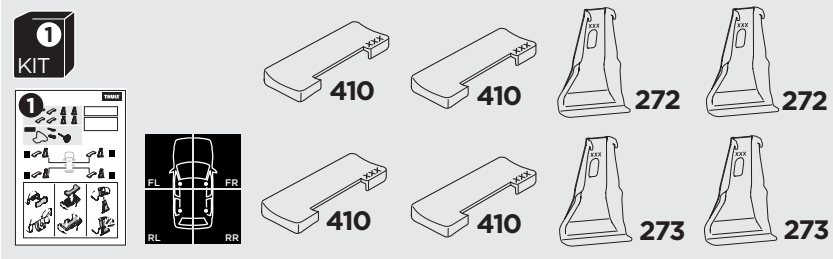

## Kit 5106

DODGE Ram 1500, 4-dr Quad Cab, 09-  
 DODGE Ram 1500, 4-dr Crew Cab, 09-  
 DODGE Ram 2500/3500, 4-dr Crew Cab, 10-  
 DODGE Ram 2500/3500, 4-dr Mega Cab, 10-

ISO 11154-E

THULE WingBar Evo	THULE WingBar Edge	THULE WingBar	THULE SquareBar	Evo X (scale)	Edge X (scale)
DODGE Ram 1500, 4-dr Quad Cab, 09-				66	N/A
DODGE Ram 1500, 4-dr Crew Cab, 09-				66	N/A
DODGE Ram 2500/3500, 4-dr Crew Cab, 10-				66	N/A
DODGE Ram 2500/3500, 4-dr Mega Cab, 10-				66	N/A

THULE ProBar	THULE SlideBar	X (mm/inch)
DODGE Ram 1500, 4-dr Quad Cab, 09-		1311 mm / 51 5/8"
DODGE Ram 1500, 4-dr Crew Cab, 09-		1311 mm / 51 5/8"
DODGE Ram 2500/3500, 4-dr Crew Cab, 10-		1311 mm / 51 5/8"
DODGE Ram 2500/3500, 4-dr Mega Cab, 10-		1311 mm / 51 5/8"

THULE WingBar Evo	THULE WingBar Edge	THULE WingBar	THULE SquareBar	Evo Y (scale)	Edge Y (scale)
DODGE Ram 1500, 4-dr Quad Cab, 09-				65	N/A
DODGE Ram 1500, 4-dr Crew Cab, 09-				65	N/A
DODGE Ram 2500/3500, 4-dr Crew Cab, 10-				65	N/A
DODGE Ram 2500/3500, 4-dr Mega Cab, 10-				65	N/A

	W (mm/inch)	Z (mm/inch)
DODGE Ram 1500, 4-dr Quad Cab, 09-	700 mm / 27 1/2"	200 mm / 7 7/8"
DODGE Ram 1500, 4-dr Crew Cab, 09-	700 mm / 27 1/2"	200 mm / 7 7/8"
DODGE Ram 2500/3500, 4-dr Crew Cab, 10-	700 mm / 27 1/2"	200 mm / 7 7/8"
DODGE Ram 2500/3500, 4-dr Mega Cab, 10-	700 mm / 27 1/2"	200 mm / 7 7/8"