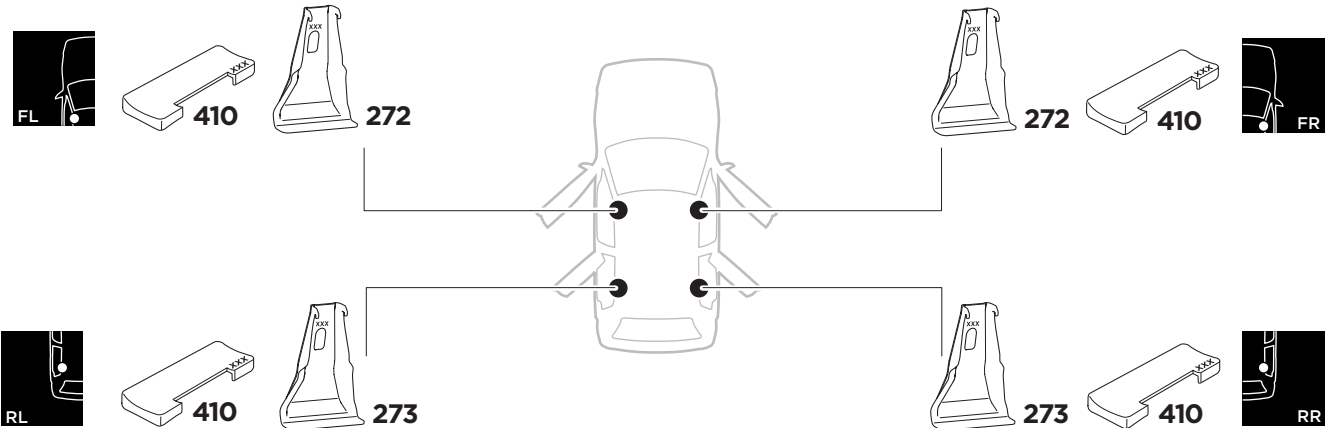

## Kit 5106

DODGE Ram 1500, 4-dr Quad Cab, 09-  
 DODGE Ram 1500, 4-dr Crew Cab, 09-  
 DODGE Ram 2500/3500, 4-dr Crew Cab, 10-  
 DODGE Ram 2500/3500, 4-dr Mega Cab, 10-

ISO 11154-E

THULE WingBar Evo	THULE WingBar Edge	THULE WingBar	THULE SquareBar	Evo X (scale)	Edge X (scale)
DODGE Ram 1500, 4-dr Quad Cab, 09-				66	N/A
DODGE Ram 1500, 4-dr Crew Cab, 09-				66	N/A
DODGE Ram 2500/3500, 4-dr Crew Cab, 10-				66	N/A
DODGE Ram 2500/3500, 4-dr Mega Cab, 10-				66	N/A

	W (mm/inch)	Z (mm/inch)
DODGE Ram 1500, 4-dr Quad Cab, 09-	700 mm / 27 1/2"	200 mm / 7 7/8"
DODGE Ram 1500, 4-dr Crew Cab, 09-	700 mm / 27 1/2"	200 mm / 7 7/8"
DODGE Ram 2500/3500, 4-dr Crew Cab, 10-	700 mm / 27 1/2"	200 mm / 7 7/8"
DODGE Ram 2500/3500, 4-dr Mega Cab, 10-	700 mm / 27 1/2"	200 mm / 7 7/8"