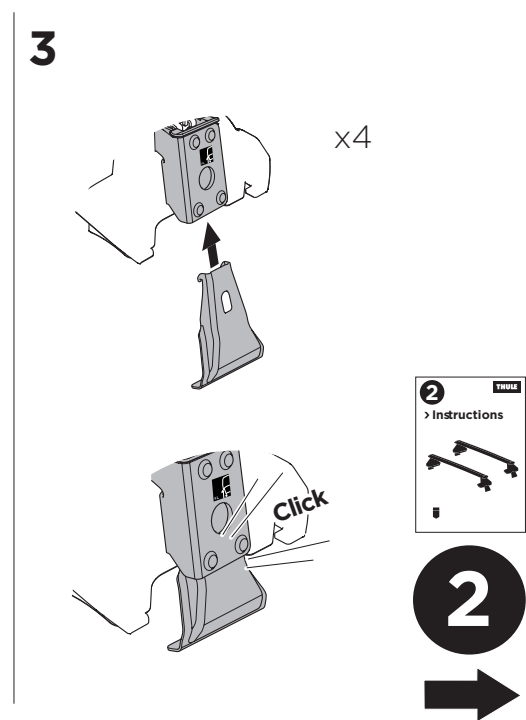

## Kit 5106

DODGE Ram 1500, 4-dr Quad Cab, 09-  
 DODGE Ram 1500, 4-dr Crew Cab, 09-  
 DODGE Ram 2500/3500, 4-dr Crew Cab, 10-  
 DODGE Ram 2500/3500, 4-dr Mega Cab, 10-

ISO 11154-E

THULE WingBar Evo	THULE WingBar Edge	THULE WingBar	THULE SquareBar	Evo X (scale)	Edge X (scale)
DODGE Ram 1500, 4-dr Quad Cab, 09-				66	N/A
DODGE Ram 1500, 4-dr Crew Cab, 09-				66	N/A
DODGE Ram 2500/3500, 4-dr Crew Cab, 10-				66	N/A
DODGE Ram 2500/3500, 4-dr Mega Cab, 10-				66	N/A