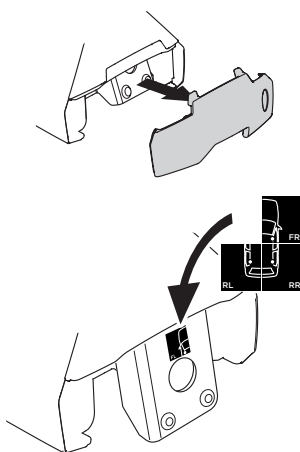

1

Kit 5102

AUDI A7, 5-dr Hatchback, 10-14, 15-18

ISO 11154-E

1 KIT + FOOT PACK 2

x4

2

x4

3

x4

THULE WingBar Evo	THULE WingBar Edge	THULE WingBar	THULE SquareBar	Evo X (scale)	Edge X (scale)
AUDI A7, 5-dr Hatchback, 10-14, 15-18				45	G

THULE ProBar	THULE SlideBar			X (mm/inch)	
AUDI A7, 5-dr Hatchback, 10-14, 15-18				1101 mm / 43 3/8"	

THULE WingBar Evo	THULE WingBar Edge	THULE WingBar	THULE SquareBar	Evo Y (scale)	Edge Y (scale)
AUDI A7, 5-dr Hatchback, 10-14, 15-18				41,5	N

THULE ProBar	THULE SlideBar			Y (mm/inch)	
AUDI A7, 5-dr Hatchback, 10-14, 15-18				1066 mm / 42 "	

	W (mm/inch)	Z (mm/inch)
AUDI A7, 5-dr Hatchback, 10-14, 15-18	720 mm / 28 3/8"	155 mm / 6 1/8"

i