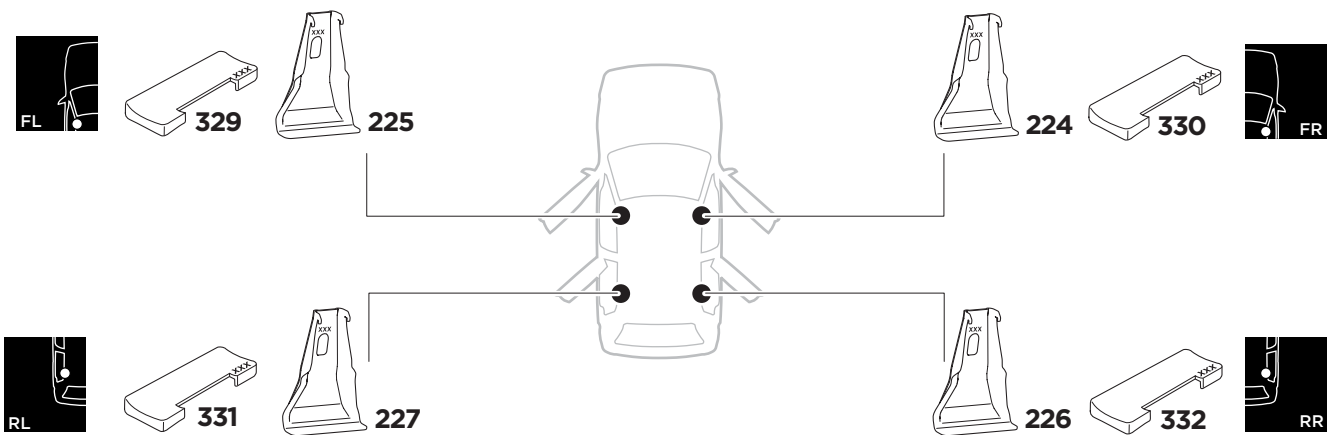

1

Kit 5102

AUDI A7, 5-dr Hatchback, 10-14, 15-18

ISO 11154-E

1 KIT + FOOT PACK 2

x4

2

x4

3

x4

THULE WingBar Evo	THULE WingBar Edge	THULE WingBar	THULE SquareBar	Evo X (scale)	Edge X (scale)
AUDI A7, 5-dr Hatchback, 10-14, 15-18				45	G

THULE ProBar	THULE SlideBar			X (mm/inch)	
AUDI A7, 5-dr Hatchback, 10-14, 15-18				1101 mm / 43 3/8"	

THULE WingBar Evo	THULE WingBar Edge	THULE WingBar	THULE SquareBar	Evo Y (scale)	Edge Y (scale)
AUDI A7, 5-dr Hatchback, 10-14, 15-18				41,5	N

THULE ProBar	THULE SlideBar			Y (mm/inch)	
AUDI A7, 5-dr Hatchback, 10-14, 15-18				1066 mm / 42 "	

	W (mm/inch)	Z (mm/inch)
AUDI A7, 5-dr Hatchback, 10-14, 15-18	720 mm / 28 3/8"	155 mm / 6 1/8"

i