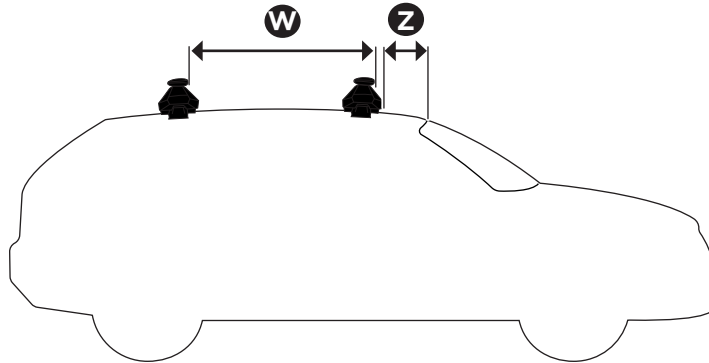

3

x4

THULE WingBar Evo	THULE WingBar Edge	THULE WingBar	THULE SquareBar	Evo X (scale)	Edge X (scale)
AUDI A7, 5-dr Hatchback, 10-14, 15-18				45	G

THULE ProBar	THULE SlideBar			X (mm/inch)	
AUDI A7, 5-dr Hatchback, 10-14, 15-18				1101 mm / 43 3/8"	

THULE WingBar Evo	THULE WingBar Edge	THULE WingBar	THULE SquareBar	Evo Y (scale)	Edge Y (scale)
AUDI A7, 5-dr Hatchback, 10-14, 15-18				41,5	N

THULE ProBar	THULE SlideBar			Y (mm/inch)	
AUDI A7, 5-dr Hatchback, 10-14, 15-18				1066 mm / 42 "	

	W (mm/inch)	Z (mm/inch)
AUDI A7, 5-dr Hatchback, 10-14, 15-18	720 mm / 28 3/8"	155 mm / 6 1/8"

i