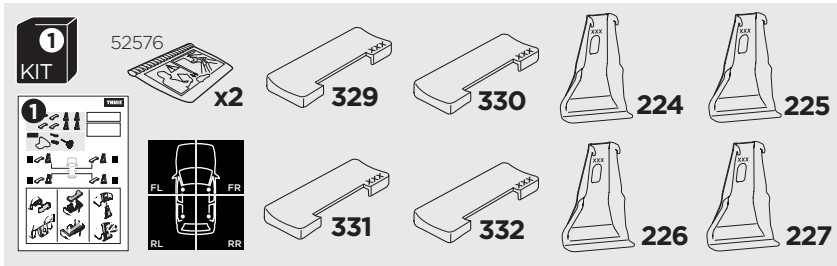

1

Kit 5102

AUDI A7, 5-dr Hatchback, 10-14, 15-18

ISO 11154-E

1 KIT + FOOT PACK 2

x4

2

x4

3

x4

THULE WingBar Evo	THULE WingBar Edge	THULE WingBar	THULE SquareBar	Evo X (scale)	Edge X (scale)
AUDI A7, 5-dr Hatchback, 10-14, 15-18				45	G

THULE ProBar	THULE SlideBar			X (mm/inch)	
AUDI A7, 5-dr Hatchback, 10-14, 15-18				1101 mm / 43 3/8"	

THULE WingBar Evo	THULE WingBar Edge	THULE WingBar	THULE SquareBar	Evo Y (scale)	Edge Y (scale)
AUDI A7, 5-dr Hatchback, 10-14, 15-18				41,5	N

THULE ProBar	THULE SlideBar			Y (mm/inch)	
AUDI A7, 5-dr Hatchback, 10-14, 15-18				1066 mm / 42 "	

	W (mm/inch)	Z (mm/inch)
AUDI A7, 5-dr Hatchback, 10-14, 15-18	720 mm / 28 3/8"	155 mm / 6 1/8"

i