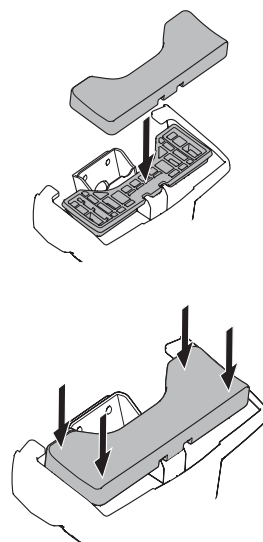

3

x4

THULE WingBar Evo	THULE WingBar Edge	THULE WingBar	THULE SquareBar	Evo X (scale)	Edge X (scale)
AUDI A7, 5-dr Hatchback, 10-14, 15-18				45	G

THULE ProBar	THULE SlideBar			X (mm/inch)	
AUDI A7, 5-dr Hatchback, 10-14, 15-18				1101 mm / 43 3/8"	

THULE WingBar Evo	THULE WingBar Edge	THULE WingBar	THULE SquareBar	Evo Y (scale)	Edge Y (scale)
AUDI A7, 5-dr Hatchback, 10-14, 15-18				41,5	N

THULE ProBar	THULE SlideBar			Y (mm/inch)	
AUDI A7, 5-dr Hatchback, 10-14, 15-18				1066 mm / 42 "	

	W (mm/inch)	Z (mm/inch)
AUDI A7, 5-dr Hatchback, 10-14, 15-18	720 mm / 28 3/8"	155 mm / 6 1/8"

i