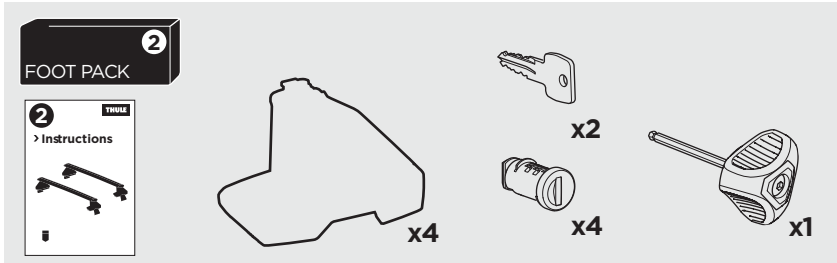

1

Kit 5102

AUDI A7, 5-dr Hatchback, 10-14, 15-18

ISO 11154-E

1 KIT + FOOT PACK 2

x4

2

x4

3

x4

THULE WingBar Evo	THULE WingBar Edge	THULE WingBar	THULE SquareBar	Evo X (scale)	Edge X (scale)
AUDI A7, 5-dr Hatchback, 10-14, 15-18				45	G

THULE ProBar	THULE SlideBar			X (mm/inch)	
AUDI A7, 5-dr Hatchback, 10-14, 15-18				1101 mm / 43 3/8"	

THULE WingBar Evo	THULE WingBar Edge	THULE WingBar	THULE SquareBar	Evo Y (scale)	Edge Y (scale)
AUDI A7, 5-dr Hatchback, 10-14, 15-18				41,5	N

THULE ProBar	THULE SlideBar			Y (mm/inch)	
AUDI A7, 5-dr Hatchback, 10-14, 15-18				1066 mm / 42 "	

	W (mm/inch)	Z (mm/inch)
AUDI A7, 5-dr Hatchback, 10-14, 15-18	720 mm / 28 3/8"	155 mm / 6 1/8"

i