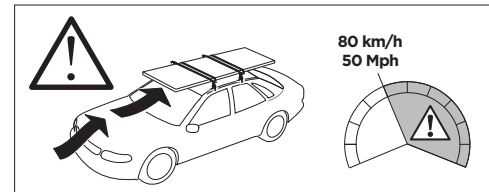

1

Kit 5102

AUDI A7, 5-dr Hatchback, 10-14, 15-18

ISO 11154-E