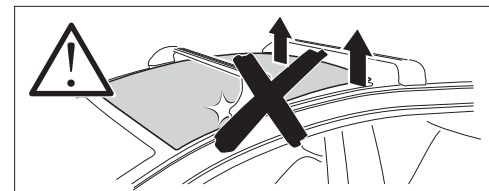

1

Kit 5102

AUDI A7, 5-dr Hatchback, 10-14, 15-18

ISO 11154-E