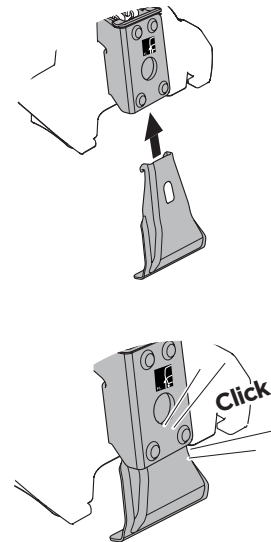

3

x4

THULE WingBar Evo	THULE WingBar Edge	THULE WingBar	THULE SquareBar	Evo X (scale)	Edge X (scale)
AUDI A7, 5-dr Hatchback, 10-14, 15-18				45	G

THULE ProBar	THULE SlideBar			X (mm/inch)	
AUDI A7, 5-dr Hatchback, 10-14, 15-18				1101 mm / 43 3/8"	