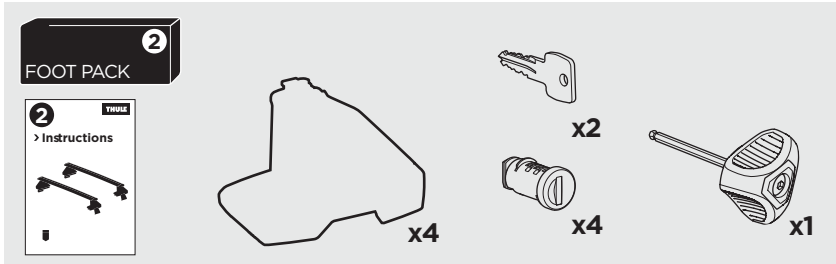

1

Kit 5098 NISSAN Juke, 5-dr SUV, 10-

THULE
GUARANTEE
ISO 11154-E

THULE
SWEDEN