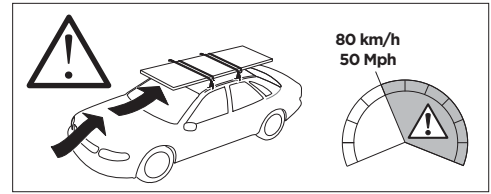

1

Kit 5098 NISSAN Juke, 5-dr SUV, 10-

THULE
GUARANTEE
ISO 11154-E

THULE
SWEDEN