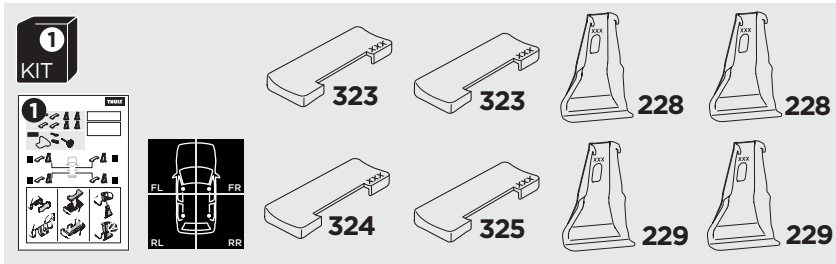

1

Kit 5098 NISSAN Juke, 5-dr SUV, 10-

THULE
GUARANTEE
ISO 11154-E

THULE
SWEDEN