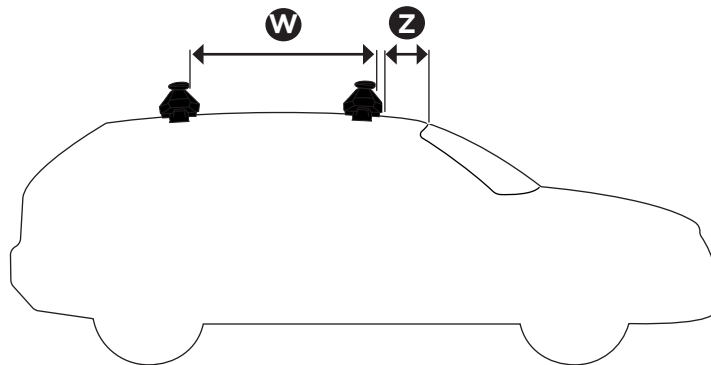

1

Kit 5086

VOLKSWAGEN Passat CC, 4-dr Coupé, 08-11 / *09-11
 VOLKSWAGEN CC, 4-dr Coupé, 12-17

*North America

ISO 11154-E

THULE WingBar Evo	THULE WingBar Edge	THULE WingBar	THULE SquareBar	Evo X (scale)	Edge X (scale)
VOLKSWAGEN Passat CC, 4-dr Coupé, 08-11 / *09-11				46,5	D
VOLKSWAGEN CC, 4-dr Coupé, 12-17				46,5	D
THULE ProBar	THULE SlideBar			X (mm/inch)	
VOLKSWAGEN Passat CC, 4-dr Coupé, 08-11 / *09-11				1116 mm / 43 7/8"	
VOLKSWAGEN CC, 4-dr Coupé, 12-17				1116 mm / 43 7/8"	

THULE WingBar Evo	THULE WingBar Edge	THULE WingBar	THULE SquareBar	Evo Y (scale)	Edge Y (scale)
VOLKSWAGEN Passat CC, 4-dr Coupé, 08-11 / *09-11				40	Q
VOLKSWAGEN CC, 4-dr Coupé, 12-17				40	Q
THULE ProBar	THULE SlideBar			Y (mm/inch)	
VOLKSWAGEN Passat CC, 4-dr Coupé, 08-11 / *09-11				1051 mm / 41 3/8"	
VOLKSWAGEN CC, 4-dr Coupé, 12-17				1051 mm / 41 3/8"	

	W (mm/inch)	Z (mm/inch)
VOLKSWAGEN Passat CC, 4-dr Coupé, 08-11 / *09-11	730 mm / 28 3/4"	160 mm / 6 1/4"
VOLKSWAGEN CC, 4-dr Coupé, 12-17	730 mm / 28 3/4"	160 mm / 6 1/4"

i