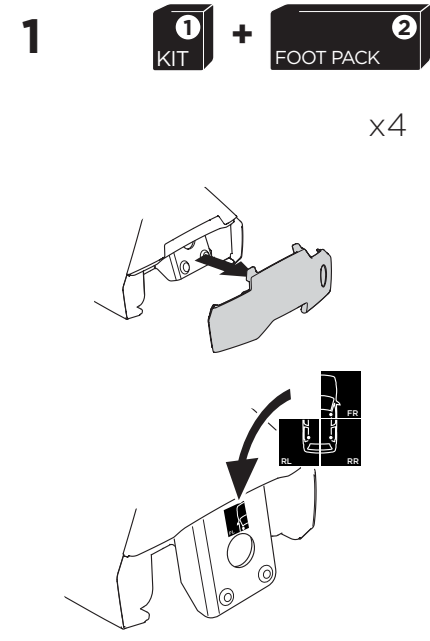

1

Kit 5086

VOLKSWAGEN Passat CC, 4-dr Coupé, 08-11 / *09-11
 VOLKSWAGEN CC, 4-dr Coupé, 12-17

*North America

ISO 11154-E

THULE WingBar Evo	THULE WingBar Edge	THULE WingBar	THULE SquareBar	Evo X (scale)	Edge X (scale)
VOLKSWAGEN Passat CC, 4-dr Coupé, 08-11 / *09-11				46,5	D
VOLKSWAGEN CC, 4-dr Coupé, 12-17				46,5	D
THULE ProBar	THULE SlideBar			X (mm/inch)	
VOLKSWAGEN Passat CC, 4-dr Coupé, 08-11 / *09-11				1116 mm / 43 7/8"	
VOLKSWAGEN CC, 4-dr Coupé, 12-17				1116 mm / 43 7/8"	

THULE WingBar Evo	THULE WingBar Edge	THULE WingBar	THULE SquareBar	Evo Y (scale)	Edge Y (scale)
VOLKSWAGEN Passat CC, 4-dr Coupé, 08-11 / *09-11				40	Q
VOLKSWAGEN CC, 4-dr Coupé, 12-17				40	Q
THULE ProBar	THULE SlideBar			Y (mm/inch)	
VOLKSWAGEN Passat CC, 4-dr Coupé, 08-11 / *09-11				1051 mm / 41 3/8"	
VOLKSWAGEN CC, 4-dr Coupé, 12-17				1051 mm / 41 3/8"	

	W (mm/inch)	Z (mm/inch)
VOLKSWAGEN Passat CC, 4-dr Coupé, 08-11 / *09-11	730 mm / 28 3/4"	160 mm / 6 1/4"
VOLKSWAGEN CC, 4-dr Coupé, 12-17	730 mm / 28 3/4"	160 mm / 6 1/4"

i