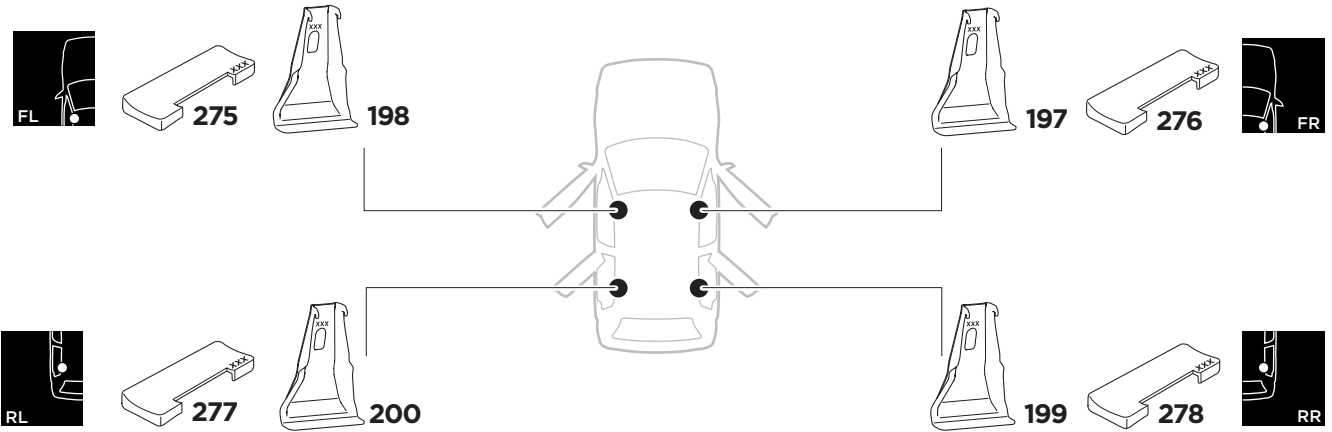

1

Kit 5086

VOLKSWAGEN Passat CC, 4-dr Coupé, 08-11 / *09-11
 VOLKSWAGEN CC, 4-dr Coupé, 12-17

*North America

ISO 11154-E

THULE WingBar Evo	THULE WingBar Edge	THULE WingBar	THULE SquareBar	Evo X (scale)	Edge X (scale)
VOLKSWAGEN Passat CC, 4-dr Coupé, 08-11 / *09-11				46,5	D
VOLKSWAGEN CC, 4-dr Coupé, 12-17				46,5	D
THULE ProBar	THULE SlideBar			X (mm/inch)	
VOLKSWAGEN Passat CC, 4-dr Coupé, 08-11 / *09-11				1116 mm / 43 7/8"	
VOLKSWAGEN CC, 4-dr Coupé, 12-17				1116 mm / 43 7/8"	

THULE WingBar Evo	THULE WingBar Edge	THULE WingBar	THULE SquareBar	Evo Y (scale)	Edge Y (scale)
VOLKSWAGEN Passat CC, 4-dr Coupé, 08-11 / *09-11				40	Q
VOLKSWAGEN CC, 4-dr Coupé, 12-17				40	Q
THULE ProBar	THULE SlideBar			Y (mm/inch)	
VOLKSWAGEN Passat CC, 4-dr Coupé, 08-11 / *09-11				1051 mm / 41 3/8"	
VOLKSWAGEN CC, 4-dr Coupé, 12-17				1051 mm / 41 3/8"	

	W (mm/inch)	Z (mm/inch)
VOLKSWAGEN Passat CC, 4-dr Coupé, 08-11 / *09-11	730 mm / 28 3/4"	160 mm / 6 1/4"
VOLKSWAGEN CC, 4-dr Coupé, 12-17	730 mm / 28 3/4"	160 mm / 6 1/4"

i