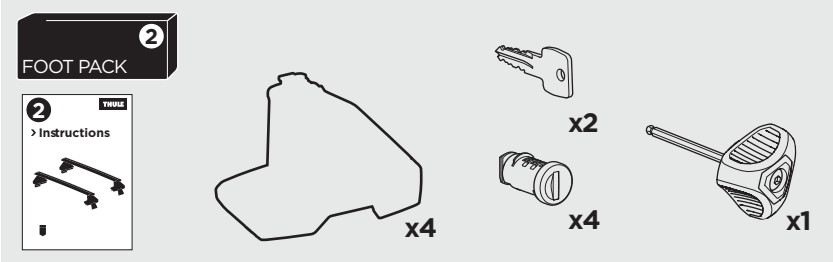

1

Kit 5086

VOLKSWAGEN Passat CC, 4-dr Coupé, 08-11 / *09-11
 VOLKSWAGEN CC, 4-dr Coupé, 12-17

*North America

ISO 11154-E

THULE WingBar Evo	THULE WingBar Edge	THULE WingBar	THULE SquareBar	Evo X (scale)	Edge X (scale)
VOLKSWAGEN Passat CC, 4-dr Coupé, 08-11 / *09-11				46,5	D
VOLKSWAGEN CC, 4-dr Coupé, 12-17				46,5	D
THULE ProBar	THULE SlideBar			X (mm/inch)	
VOLKSWAGEN Passat CC, 4-dr Coupé, 08-11 / *09-11				1116 mm / 43 7/8"	
VOLKSWAGEN CC, 4-dr Coupé, 12-17				1116 mm / 43 7/8"	

THULE WingBar Evo	THULE WingBar Edge	THULE WingBar	THULE SquareBar	Evo Y (scale)	Edge Y (scale)
VOLKSWAGEN Passat CC, 4-dr Coupé, 08-11 / *09-11				40	Q
VOLKSWAGEN CC, 4-dr Coupé, 12-17				40	Q
THULE ProBar	THULE SlideBar			Y (mm/inch)	
VOLKSWAGEN Passat CC, 4-dr Coupé, 08-11 / *09-11				1051 mm / 41 3/8"	
VOLKSWAGEN CC, 4-dr Coupé, 12-17				1051 mm / 41 3/8"	

	W (mm/inch)	Z (mm/inch)
VOLKSWAGEN Passat CC, 4-dr Coupé, 08-11 / *09-11	730 mm / 28 3/4"	160 mm / 6 1/4"
VOLKSWAGEN CC, 4-dr Coupé, 12-17	730 mm / 28 3/4"	160 mm / 6 1/4"

i