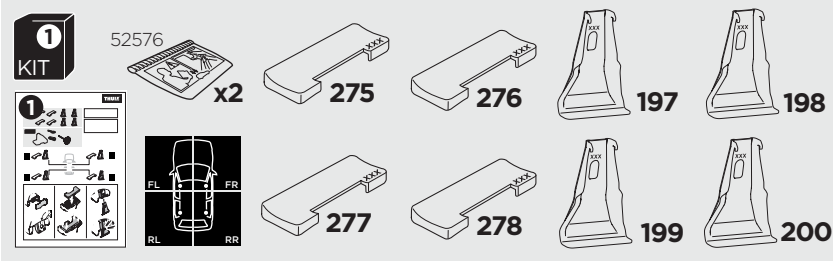

1

Kit 5086

VOLKSWAGEN Passat CC, 4-dr Coupé, 08-11 / *09-11
 VOLKSWAGEN CC, 4-dr Coupé, 12-17

*North America

ISO 11154-E

THULE WingBar Evo	THULE WingBar Edge	THULE WingBar	THULE SquareBar	Evo X (scale)	Edge X (scale)
VOLKSWAGEN Passat CC, 4-dr Coupé, 08-11 / *09-11				46,5	D
VOLKSWAGEN CC, 4-dr Coupé, 12-17				46,5	D
THULE ProBar	THULE SlideBar			X (mm/inch)	
VOLKSWAGEN Passat CC, 4-dr Coupé, 08-11 / *09-11				1116 mm / 43 7/8"	
VOLKSWAGEN CC, 4-dr Coupé, 12-17				1116 mm / 43 7/8"	

THULE WingBar Evo	THULE WingBar Edge	THULE WingBar	THULE SquareBar	Evo Y (scale)	Edge Y (scale)
VOLKSWAGEN Passat CC, 4-dr Coupé, 08-11 / *09-11				40	Q
VOLKSWAGEN CC, 4-dr Coupé, 12-17				40	Q
THULE ProBar	THULE SlideBar			Y (mm/inch)	
VOLKSWAGEN Passat CC, 4-dr Coupé, 08-11 / *09-11				1051 mm / 41 3/8"	
VOLKSWAGEN CC, 4-dr Coupé, 12-17				1051 mm / 41 3/8"	

	W (mm/inch)	Z (mm/inch)
VOLKSWAGEN Passat CC, 4-dr Coupé, 08-11 / *09-11	730 mm / 28 3/4"	160 mm / 6 1/4"
VOLKSWAGEN CC, 4-dr Coupé, 12-17	730 mm / 28 3/4"	160 mm / 6 1/4"

i