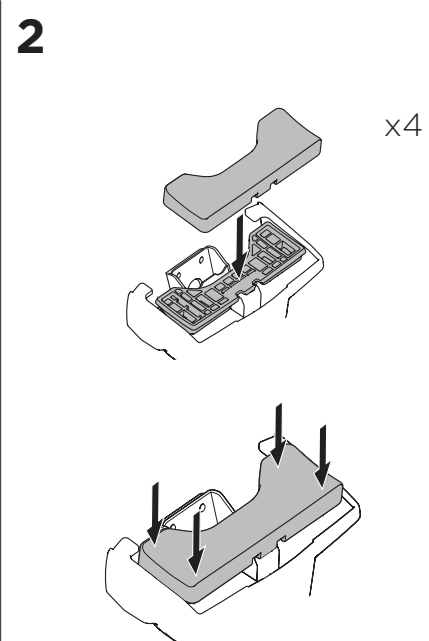

1

Kit 5086

VOLKSWAGEN Passat CC, 4-dr Coupé, 08-11 / *09-11
 VOLKSWAGEN CC, 4-dr Coupé, 12-17

*North America

ISO 11154-E

THULE WingBar Evo	THULE WingBar Edge	THULE WingBar	THULE SquareBar	Evo X (scale)	Edge X (scale)
VOLKSWAGEN Passat CC, 4-dr Coupé, 08-11 / *09-11				46,5	D
VOLKSWAGEN CC, 4-dr Coupé, 12-17				46,5	D
THULE ProBar	THULE SlideBar			X (mm/inch)	
VOLKSWAGEN Passat CC, 4-dr Coupé, 08-11 / *09-11				1116 mm / 43 7/8"	
VOLKSWAGEN CC, 4-dr Coupé, 12-17				1116 mm / 43 7/8"	

THULE WingBar Evo	THULE WingBar Edge	THULE WingBar	THULE SquareBar	Evo Y (scale)	Edge Y (scale)
VOLKSWAGEN Passat CC, 4-dr Coupé, 08-11 / *09-11				40	Q
VOLKSWAGEN CC, 4-dr Coupé, 12-17				40	Q
THULE ProBar	THULE SlideBar			Y (mm/inch)	
VOLKSWAGEN Passat CC, 4-dr Coupé, 08-11 / *09-11				1051 mm / 41 3/8"	
VOLKSWAGEN CC, 4-dr Coupé, 12-17				1051 mm / 41 3/8"	

	W (mm/inch)	Z (mm/inch)
VOLKSWAGEN Passat CC, 4-dr Coupé, 08-11 / *09-11	730 mm / 28 3/4"	160 mm / 6 1/4"
VOLKSWAGEN CC, 4-dr Coupé, 12-17	730 mm / 28 3/4"	160 mm / 6 1/4"

i