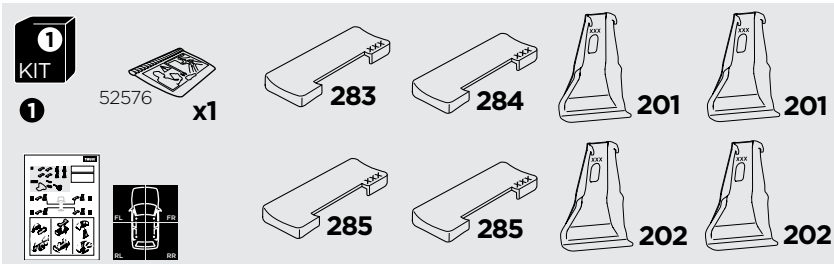

1

Kit 5085

AUDI A3, 3-dr Hatchback, 03-12

AUDI A3 Sportback, 5-dr Hatchback, 04-12 /*06-15

*North America

ISO 11154-E

THULE WingBar Evo	THULE WingBar Edge	THULE WingBar	THULE SquareBar	Evo X (scale)	Edge X (scale)
AUDI A3, 3-dr Hatchback, 03-12				36,5	F
AUDI A3 Sportback, 5-dr Hatchback, 04-12 /*06-15				36,5	F

THULE ProBar	THULE SlideBar			X (mm/inch)	
AUDI A3, 3-dr Hatchback, 03-12				1016 mm / 40 "	
AUDI A3 Sportback, 5-dr Hatchback, 04-12 /*06-15				1016 mm / 40 "	

THULE WingBar Evo	THULE WingBar Edge	THULE WingBar	THULE SquareBar	Evo Y (scale)	Edge Y (scale)
AUDI A3, 3-dr Hatchback, 03-12				32,5	N
AUDI A3 Sportback, 5-dr Hatchback, 04-12 /*06-15				32	O

THULE ProBar	THULE SlideBar			Y (mm/inch)	
AUDI A3, 3-dr Hatchback, 03-12				976 mm / 38 3/8"	
AUDI A3 Sportback, 5-dr Hatchback, 04-12 /*06-15				971 mm / 38 1/4"	

	W (mm/inch)	Z (mm/inch)
AUDI A3, 3-dr Hatchback, 03-12	720 mm / 28 3/8"	260 mm / 10 1/4"
AUDI A3 Sportback, 5-dr Hatchback, 04-12 /*06-15	700 mm / 27 1/2"	260 mm / 10 1/4"