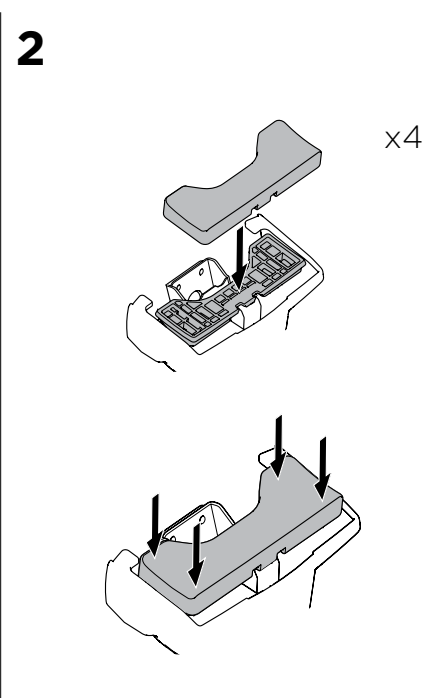

1

Kit 5085

AUDI A3, 3-dr Hatchback, 03-12

AUDI A3 Sportback, 5-dr Hatchback, 04-12 /*06-15

*North America

ISO 11154-E

THULE WingBar Evo	THULE WingBar Edge	THULE WingBar	THULE SquareBar	Evo X (scale)	Edge X (scale)
AUDI A3, 3-dr Hatchback, 03-12				36,5	F
AUDI A3 Sportback, 5-dr Hatchback, 04-12 /*06-15				36,5	F

THULE ProBar	THULE SlideBar			X (mm/inch)	
AUDI A3, 3-dr Hatchback, 03-12				1016 mm / 40 "	
AUDI A3 Sportback, 5-dr Hatchback, 04-12 /*06-15				1016 mm / 40 "	

THULE WingBar Evo	THULE WingBar Edge	THULE WingBar	THULE SquareBar	Evo Y (scale)	Edge Y (scale)
AUDI A3, 3-dr Hatchback, 03-12				32,5	N
AUDI A3 Sportback, 5-dr Hatchback, 04-12 /*06-15				32	O

THULE ProBar	THULE SlideBar			Y (mm/inch)	
AUDI A3, 3-dr Hatchback, 03-12				976 mm / 38 3/8"	
AUDI A3 Sportback, 5-dr Hatchback, 04-12 /*06-15				971 mm / 38 1/4"	

	W (mm/inch)	Z (mm/inch)
AUDI A3, 3-dr Hatchback, 03-12	720 mm / 28 3/8"	260 mm / 10 1/4"
AUDI A3 Sportback, 5-dr Hatchback, 04-12 /*06-15	700 mm / 27 1/2"	260 mm / 10 1/4"