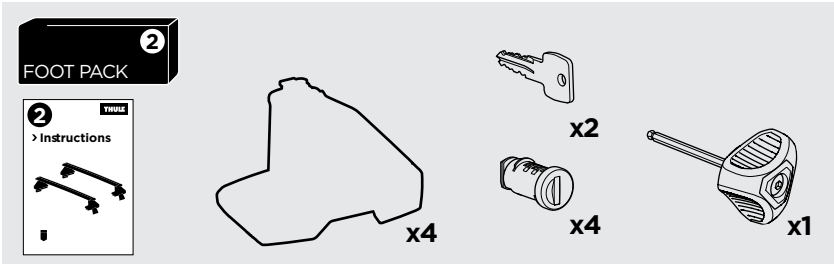

1

Kit 5085

AUDI A3, 3-dr Hatchback, 03-12

AUDI A3 Sportback, 5-dr Hatchback, 04-12 /*06-15

*North America

ISO 11154-E

THULE WingBar Evo	THULE WingBar Edge	THULE WingBar	THULE SquareBar	Evo X (scale)	Edge X (scale)
AUDI A3, 3-dr Hatchback, 03-12				36,5	F
AUDI A3 Sportback, 5-dr Hatchback, 04-12 /*06-15				36,5	F

THULE ProBar	THULE SlideBar			X (mm/inch)	
AUDI A3, 3-dr Hatchback, 03-12				1016 mm / 40 "	
AUDI A3 Sportback, 5-dr Hatchback, 04-12 /*06-15				1016 mm / 40 "	

THULE WingBar Evo	THULE WingBar Edge	THULE WingBar	THULE SquareBar	Evo Y (scale)	Edge Y (scale)
AUDI A3, 3-dr Hatchback, 03-12				32,5	N
AUDI A3 Sportback, 5-dr Hatchback, 04-12 /*06-15				32	O

THULE ProBar	THULE SlideBar			Y (mm/inch)	
AUDI A3, 3-dr Hatchback, 03-12				976 mm / 38 3/8"	
AUDI A3 Sportback, 5-dr Hatchback, 04-12 /*06-15				971 mm / 38 1/4"	

	W (mm/inch)	Z (mm/inch)
AUDI A3, 3-dr Hatchback, 03-12	720 mm / 28 3/8"	260 mm / 10 1/4"
AUDI A3 Sportback, 5-dr Hatchback, 04-12 /*06-15	700 mm / 27 1/2"	260 mm / 10 1/4"