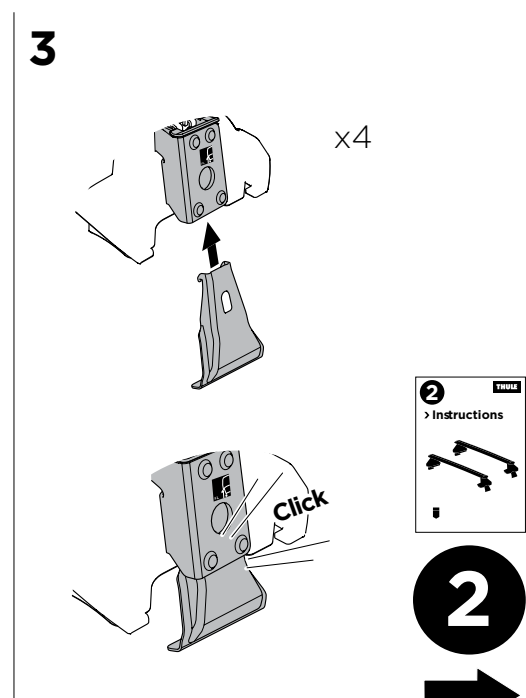

1

Kit 5085

AUDI A3, 3-dr Hatchback, 03-12

AUDI A3 Sportback, 5-dr Hatchback, 04-12 /*06-15

*North America

ISO 11154-E