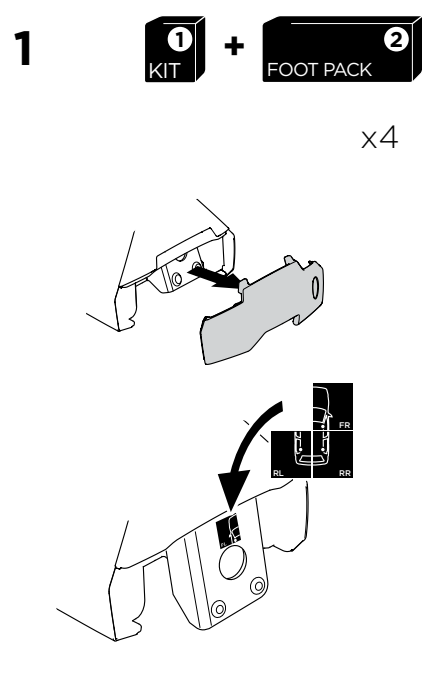

1

Kit 5085

AUDI A3, 3-dr Hatchback, 03-12

AUDI A3 Sportback, 5-dr Hatchback, 04-12 /*06-15

*North America

ISO 11154-E

THULE WingBar Evo	THULE WingBar Edge	THULE WingBar	THULE SquareBar	Evo X (scale)	Edge X (scale)
AUDI A3, 3-dr Hatchback, 03-12				36,5	F
AUDI A3 Sportback, 5-dr Hatchback, 04-12 /*06-15				36,5	F

THULE ProBar	THULE SlideBar			X (mm/inch)	
AUDI A3, 3-dr Hatchback, 03-12				1016 mm / 40 "	
AUDI A3 Sportback, 5-dr Hatchback, 04-12 /*06-15				1016 mm / 40 "	

THULE WingBar Evo	THULE WingBar Edge	THULE WingBar	THULE SquareBar	Evo Y (scale)	Edge Y (scale)
AUDI A3, 3-dr Hatchback, 03-12				32,5	N
AUDI A3 Sportback, 5-dr Hatchback, 04-12 /*06-15				32	O

THULE ProBar	THULE SlideBar			Y (mm/inch)	
AUDI A3, 3-dr Hatchback, 03-12				976 mm / 38 3/8"	
AUDI A3 Sportback, 5-dr Hatchback, 04-12 /*06-15				971 mm / 38 1/4"	

	W (mm/inch)	Z (mm/inch)
AUDI A3, 3-dr Hatchback, 03-12	720 mm / 28 3/8"	260 mm / 10 1/4"
AUDI A3 Sportback, 5-dr Hatchback, 04-12 /*06-15	700 mm / 27 1/2"	260 mm / 10 1/4"