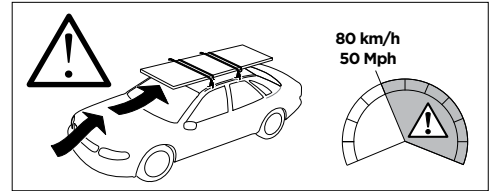

1

Kit 5085

AUDI A3, 3-dr Hatchback, 03-12

AUDI A3 Sportback, 5-dr Hatchback, 04-12 /*06-15

*North America

ISO 11154-E

THULE WingBar Evo	THULE WingBar Edge	THULE WingBar	THULE SquareBar	Evo X (scale)	Edge X (scale)
AUDI A3, 3-dr Hatchback, 03-12				36,5	F
AUDI A3 Sportback, 5-dr Hatchback, 04-12 /*06-15				36,5	F