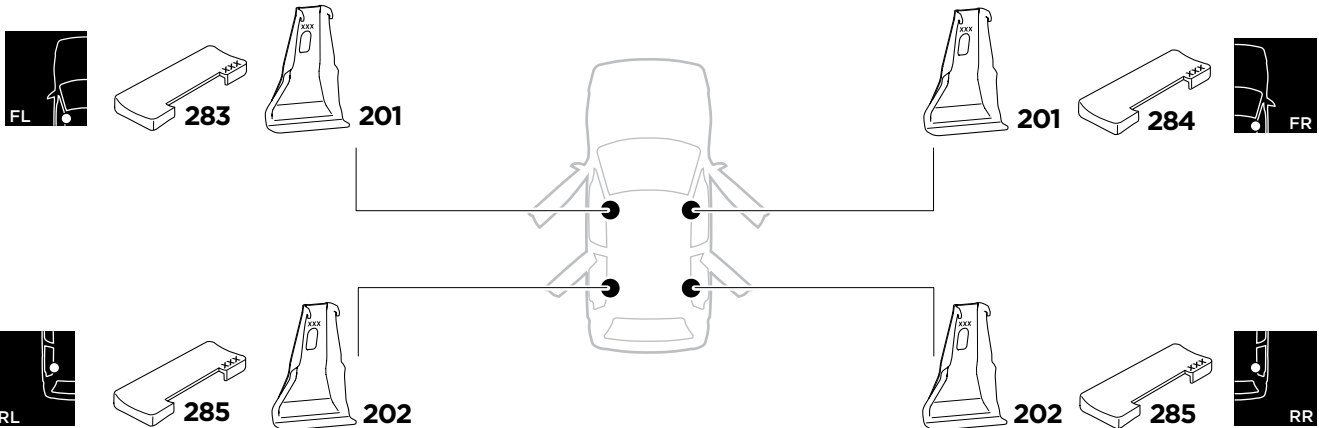

1

Kit 5085

AUDI A3, 3-dr Hatchback, 03-12

AUDI A3 Sportback, 5-dr Hatchback, 04-12 /*06-15

*North America

ISO 11154-E

THULE WingBar Evo	THULE WingBar Edge	THULE WingBar	THULE SquareBar	Evo X (scale)	Edge X (scale)
AUDI A3, 3-dr Hatchback, 03-12				36,5	F
AUDI A3 Sportback, 5-dr Hatchback, 04-12 /*06-15				36,5	F

THULE ProBar	THULE SlideBar			X (mm/inch)	
AUDI A3, 3-dr Hatchback, 03-12				1016 mm / 40 "	
AUDI A3 Sportback, 5-dr Hatchback, 04-12 /*06-15				1016 mm / 40 "	

THULE WingBar Evo	THULE WingBar Edge	THULE WingBar	THULE SquareBar	Evo Y (scale)	Edge Y (scale)
AUDI A3, 3-dr Hatchback, 03-12				32,5	N
AUDI A3 Sportback, 5-dr Hatchback, 04-12 /*06-15				32	O

THULE ProBar	THULE SlideBar			Y (mm/inch)	
AUDI A3, 3-dr Hatchback, 03-12				976 mm / 38 3/8"	
AUDI A3 Sportback, 5-dr Hatchback, 04-12 /*06-15				971 mm / 38 1/4"	

	W (mm/inch)	Z (mm/inch)
AUDI A3, 3-dr Hatchback, 03-12	720 mm / 28 3/8"	260 mm / 10 1/4"
AUDI A3 Sportback, 5-dr Hatchback, 04-12 /*06-15	700 mm / 27 1/2"	260 mm / 10 1/4"