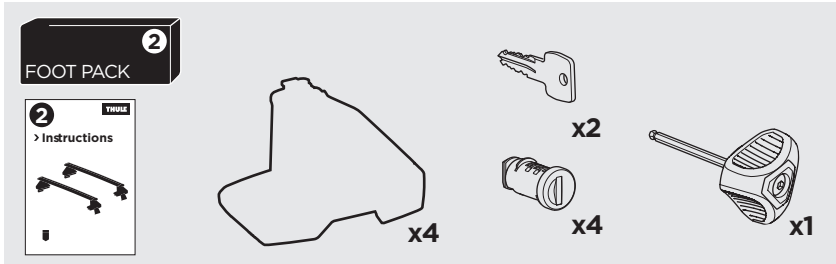

1

Kit 5079 MAZDA CX-5, 5-dr SUV, 17-

ISO 11154-E

1 **1 KIT** + **2 FOOT PACK**

2

3

THULE WingBar Evo	THULE WingBar Edge	THULE WingBar	THULE SquareBar	Evo X (scale)	Edge X (scale)
MAZDA CX-5, 5-dr SUV, 17-				44	I
THULE ProBar	THULE SlideBar				X (mm/inch)
MAZDA CX-5, 5-dr SUV, 17-				1091 mm / 43"	

THULE WingBar Evo	THULE WingBar Edge	THULE WingBar	THULE SquareBar	Evo Y (scale)	Edge Y (scale)
MAZDA CX-5, 5-dr SUV, 17-				38	C
THULE ProBar	THULE SlideBar				Y (mm/inch)
MAZDA CX-5, 5-dr SUV, 17-				1031 mm / 40 5/8"	

	W (mm/inch)	Z (mm/inch)
MAZDA CX-5, 5-dr SUV, 17-	700 mm / 27 1/2"	225 mm / 8 7/8"