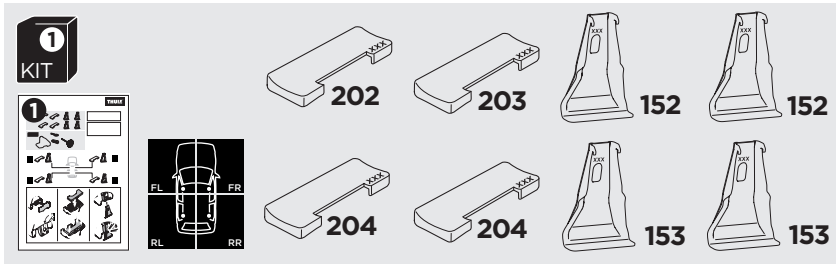

1

Kit 5079 MAZDA CX-5, 5-dr SUV, 17-

ISO 11154-E

1 **1 KIT** + **2 FOOT PACK**

2

3

THULE WingBar Evo	THULE WingBar Edge	THULE WingBar	THULE SquareBar	Evo X (scale)	Edge X (scale)
MAZDA CX-5, 5-dr SUV, 17-				44	I
THULE ProBar	THULE SlideBar				X (mm/inch)
MAZDA CX-5, 5-dr SUV, 17-				1091 mm / 43"	

THULE WingBar Evo	THULE WingBar Edge	THULE WingBar	THULE SquareBar	Evo Y (scale)	Edge Y (scale)
MAZDA CX-5, 5-dr SUV, 17-				38	C
THULE ProBar	THULE SlideBar				Y (mm/inch)
MAZDA CX-5, 5-dr SUV, 17-				1031 mm / 40 5/8"	

	W (mm/inch)	Z (mm/inch)
MAZDA CX-5, 5-dr SUV, 17-	700 mm / 27 1/2"	225 mm / 8 7/8"