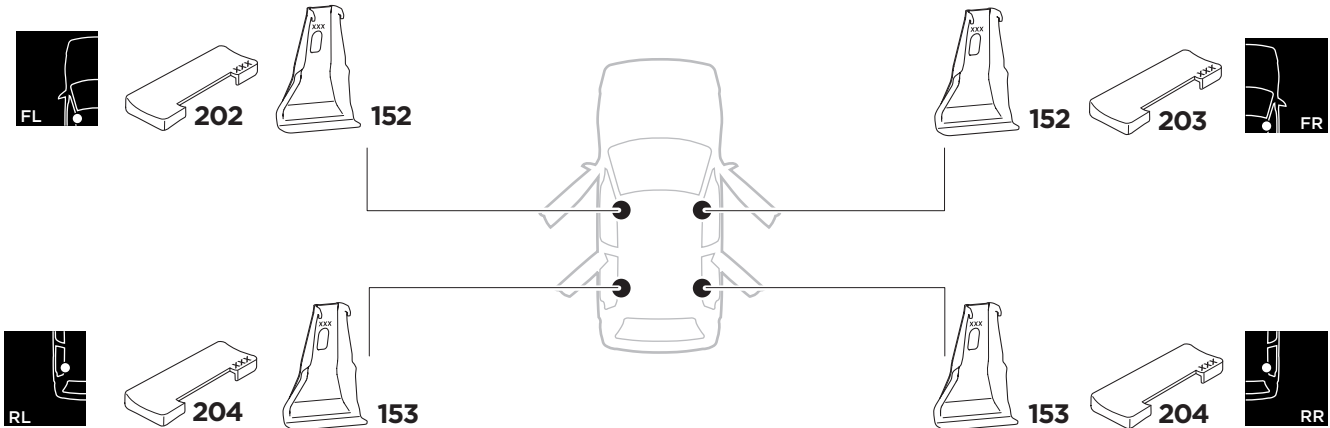

1

Kit 5079 MAZDA CX-5, 5-dr SUV, 17-

ISO 11154-E

1 **1 KIT** + **2 FOOT PACK**

2

3

THULE WingBar Evo	THULE WingBar Edge	THULE WingBar	THULE SquareBar	Evo X (scale)	Edge X (scale)
MAZDA CX-5, 5-dr SUV, 17-				44	I
THULE ProBar	THULE SlideBar				X (mm/inch)
MAZDA CX-5, 5-dr SUV, 17-				1091 mm / 43"	

THULE WingBar Evo	THULE WingBar Edge	THULE WingBar	THULE SquareBar	Evo Y (scale)	Edge Y (scale)
MAZDA CX-5, 5-dr SUV, 17-				38	C
THULE ProBar	THULE SlideBar				Y (mm/inch)
MAZDA CX-5, 5-dr SUV, 17-				1031 mm / 40 5/8"	

	W (mm/inch)	Z (mm/inch)
MAZDA CX-5, 5-dr SUV, 17-	700 mm / 27 1/2"	225 mm / 8 7/8"