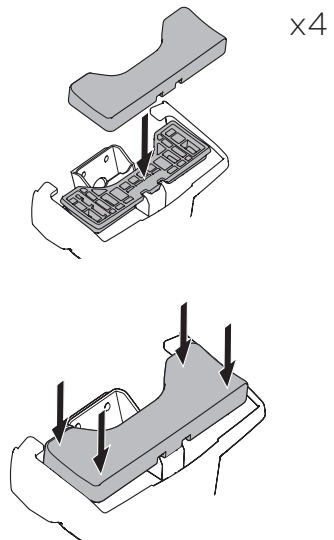

1

Kit 5079 MAZDA CX-5, 5-dr SUV, 17-

ISO 11154-E

1 **1 KIT** + **2 FOOT PACK**

2

3

THULE WingBar Evo	THULE WingBar Edge	THULE WingBar	THULE SquareBar	Evo X (scale)	Edge X (scale)
MAZDA CX-5, 5-dr SUV, 17-				44	I
THULE ProBar	THULE SlideBar				X (mm/inch)
MAZDA CX-5, 5-dr SUV, 17-				1091 mm / 43"	

THULE WingBar Evo	THULE WingBar Edge	THULE WingBar	THULE SquareBar	Evo Y (scale)	Edge Y (scale)
MAZDA CX-5, 5-dr SUV, 17-				38	C
THULE ProBar	THULE SlideBar				Y (mm/inch)
MAZDA CX-5, 5-dr SUV, 17-				1031 mm / 40 5/8"	

	W (mm/inch)	Z (mm/inch)
MAZDA CX-5, 5-dr SUV, 17-	700 mm / 27 1/2"	225 mm / 8 7/8"