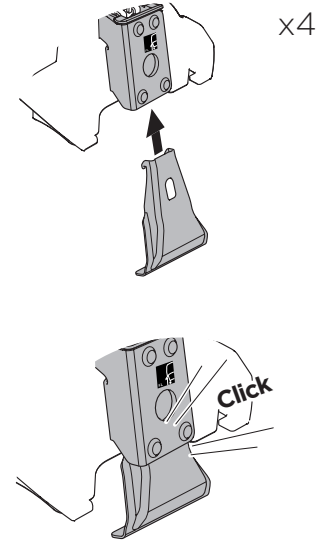

1

Kit 5079 MAZDA CX-5, 5-dr SUV, 17-

ISO 11154-E

1 **1 KIT** + **2 FOOT PACK**

2

3

THULE WingBar Evo	THULE WingBar Edge	THULE WingBar	THULE SquareBar	Evo X (scale)	Edge X (scale)
MAZDA CX-5, 5-dr SUV, 17-				44	I
THULE ProBar	THULE SlideBar				X (mm/inch)
MAZDA CX-5, 5-dr SUV, 17-				1091 mm / 43"	

THULE WingBar Evo	THULE WingBar Edge	THULE WingBar	THULE SquareBar	Evo Y (scale)	Edge Y (scale)
MAZDA CX-5, 5-dr SUV, 17-				38	C
THULE ProBar	THULE SlideBar				Y (mm/inch)
MAZDA CX-5, 5-dr SUV, 17-				1031 mm / 40 5/8"	

	W (mm/inch)	Z (mm/inch)
MAZDA CX-5, 5-dr SUV, 17-	700 mm / 27 1/2"	225 mm / 8 7/8"