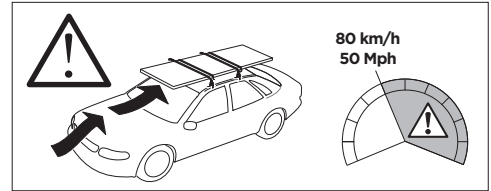

1

Kit 5079 MAZDA CX-5, 5-dr SUV, 17-

ISO 11154-E

1 **1 KIT** + **2 FOOT PACK**

2

3

THULE WingBar Evo	THULE WingBar Edge	THULE WingBar	THULE SquareBar	Evo X (scale)	Edge X (scale)
MAZDA CX-5, 5-dr SUV, 17-				44	I
THULE ProBar	THULE SlideBar				X (mm/inch)
MAZDA CX-5, 5-dr SUV, 17-				1091 mm / 43"	