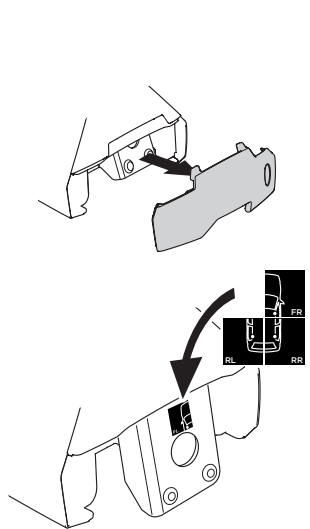

1

Kit 5079 MAZDA CX-5, 5-dr SUV, 17-

ISO 11154-E

1 **1 KIT** + **2 FOOT PACK**

2

3

THULE WingBar Evo	THULE WingBar Edge	THULE WingBar	THULE SquareBar	Evo X (scale)	Edge X (scale)
MAZDA CX-5, 5-dr SUV, 17-				44	I
THULE ProBar	THULE SlideBar				X (mm/inch)
MAZDA CX-5, 5-dr SUV, 17-				1091 mm / 43"	

THULE WingBar Evo	THULE WingBar Edge	THULE WingBar	THULE SquareBar	Evo Y (scale)	Edge Y (scale)
MAZDA CX-5, 5-dr SUV, 17-				38	C
THULE ProBar	THULE SlideBar				Y (mm/inch)
MAZDA CX-5, 5-dr SUV, 17-				1031 mm / 40 5/8"	

	W (mm/inch)	Z (mm/inch)
MAZDA CX-5, 5-dr SUV, 17-	700 mm / 27 1/2"	225 mm / 8 7/8"