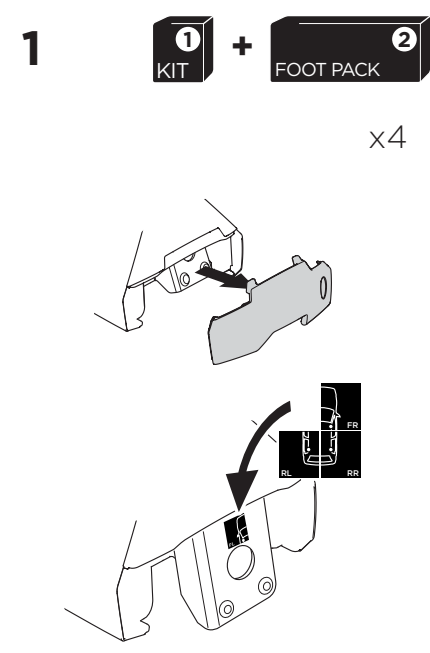

1

Kit 5078

BUICK Regal Sportback, 5-dr Hatchback, *18-
OPEL Insignia Grand Sport, 5-dr Hatchback, 17-
VAUXHALL Insignia Grand Sport, 5-dr Hatchback, 17-

*North America

ISO 11154-E

 THULE WingBar Evo  THULE WingBar Edge  THULE WingBar  THULE SquareBar	Evo X (scale)	Edge X (scale)
BUICK Regal Sportback , 5-dr Hatchback, *18-	46	E
OPEL Insignia Grand Sport , 5-dr Hatchback, 17-	46	E
VAUXHALL Insignia Grand Sport , 5-dr Hatchback, 17-	46	E