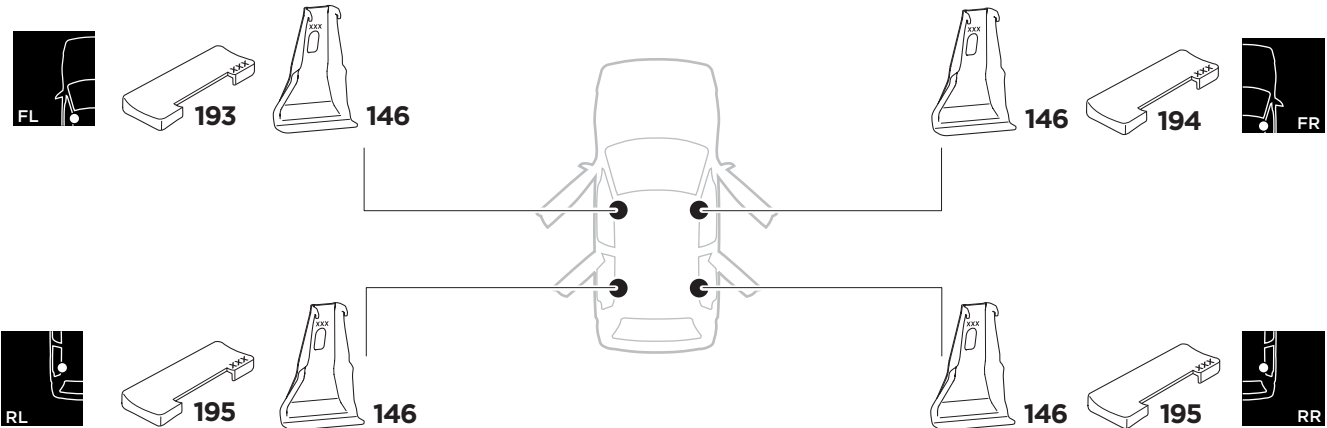

1

Kit 5078

BUICK Regal Sportback, 5-dr Hatchback, *18-
OPEL Insignia Grand Sport, 5-dr Hatchback, 17-
VAUXHALL Insignia Grand Sport, 5-dr Hatchback, 17-

*North America

ISO 11154-E

 THULE WingBar Evo  THULE WingBar Edge  THULE WingBar  THULE SquareBar	Evo X (scale)	Edge X (scale)
BUICK Regal Sportback , 5-dr Hatchback, *18-	46	E
OPEL Insignia Grand Sport , 5-dr Hatchback, 17-	46	E
VAUXHALL Insignia Grand Sport , 5-dr Hatchback, 17-	46	E

 THULE ProBar  THULE SlideBar	X (mm/inch)
BUICK Regal Sportback , 5-dr Hatchback, *18-	1111 mm / 43 3/4"
OPEL Insignia Grand Sport , 5-dr Hatchback, 17-	1111 mm / 43 3/4"
VAUXHALL Insignia Grand Sport , 5-dr Hatchback, 17-	1111 mm / 43 3/4"

 THULE ProBar  THULE SlideBar	Y (mm/inch)
BUICK Regal Sportback , 5-dr Hatchback, *18-	1091 mm / 43 "
OPEL Insignia Grand Sport , 5-dr Hatchback, 17-	1091 mm / 43 "
VAUXHALL Insignia Grand Sport , 5-dr Hatchback, 17-	1091 mm / 43 "

	W (mm/inch)	Z (mm/inch)
BUICK Regal Sportback , 5-dr Hatchback, *18-	730 mm / 28 3/4"	140 mm / 5 1/2"
OPEL Insignia Grand Sport , 5-dr Hatchback, 17-	730 mm / 28 3/4"	140 mm / 5 1/2"
VAUXHALL Insignia Grand Sport , 5-dr Hatchback, 17-	730 mm / 28 3/4"	140 mm / 5 1/2"