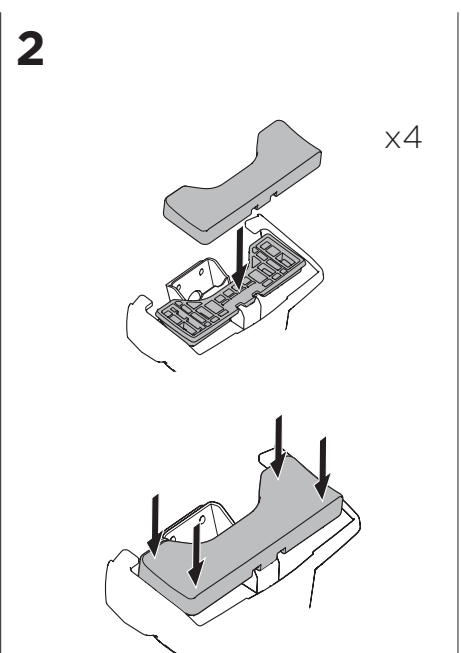

1

Kit 5078

BUICK Regal Sportback, 5-dr Hatchback, *18-
OPEL Insignia Grand Sport, 5-dr Hatchback, 17-
VAUXHALL Insignia Grand Sport, 5-dr Hatchback, 17-

*North America

ISO 11154-E

 THULE WingBar Evo  THULE WingBar Edge  THULE WingBar  THULE SquareBar	Evo X (scale)	Edge X (scale)
BUICK Regal Sportback , 5-dr Hatchback, *18-	46	E
OPEL Insignia Grand Sport , 5-dr Hatchback, 17-	46	E
VAUXHALL Insignia Grand Sport , 5-dr Hatchback, 17-	46	E

 THULE ProBar  THULE SlideBar	X (mm/inch)
BUICK Regal Sportback , 5-dr Hatchback, *18-	1111 mm / 43 3/4"
OPEL Insignia Grand Sport , 5-dr Hatchback, 17-	1111 mm / 43 3/4"
VAUXHALL Insignia Grand Sport , 5-dr Hatchback, 17-	1111 mm / 43 3/4"