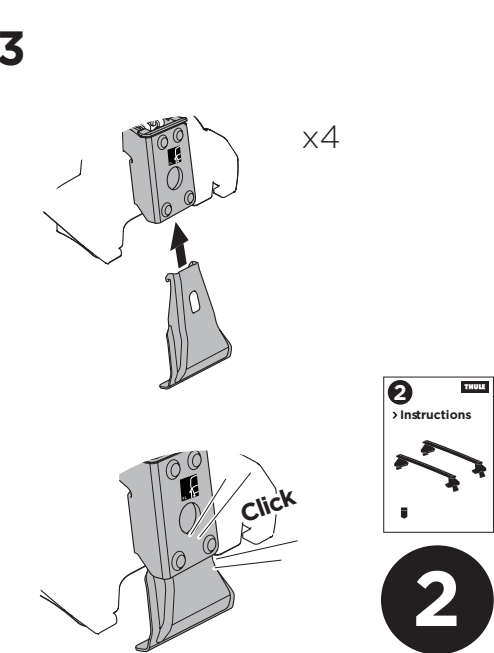

1

Kit 5078

BUICK Regal Sportback, 5-dr Hatchback, *18-
OPEL Insignia Grand Sport, 5-dr Hatchback, 17-
VAUXHALL Insignia Grand Sport, 5-dr Hatchback, 17-

*North America

ISO 11154-E

 THULE WingBar Evo  THULE WingBar Edge  THULE WingBar  THULE SquareBar	Evo X (scale)	Edge X (scale)
BUICK Regal Sportback , 5-dr Hatchback, *18-	46	E
OPEL Insignia Grand Sport , 5-dr Hatchback, 17-	46	E
VAUXHALL Insignia Grand Sport , 5-dr Hatchback, 17-	46	E