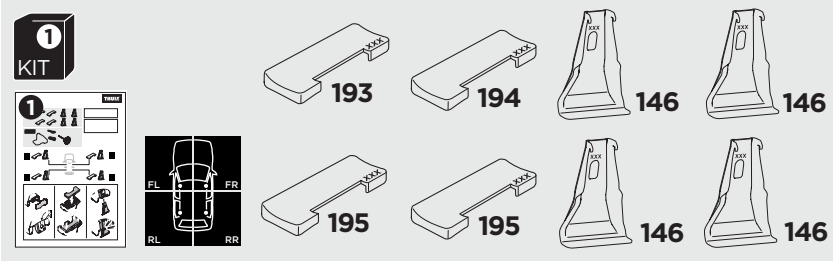

1

Kit 5078

BUICK Regal Sportback, 5-dr Hatchback, *18-
OPEL Insignia Grand Sport, 5-dr Hatchback, 17-
VAUXHALL Insignia Grand Sport, 5-dr Hatchback, 17-

*North America

ISO 11154-E

 THULE WingBar Evo  THULE WingBar Edge  THULE WingBar  THULE SquareBar	Evo X (scale)	Edge X (scale)
BUICK Regal Sportback , 5-dr Hatchback, *18-	46	E
OPEL Insignia Grand Sport , 5-dr Hatchback, 17-	46	E
VAUXHALL Insignia Grand Sport , 5-dr Hatchback, 17-	46	E

 THULE ProBar  THULE SlideBar	X (mm/inch)
BUICK Regal Sportback , 5-dr Hatchback, *18-	1111 mm / 43 3/4"
OPEL Insignia Grand Sport , 5-dr Hatchback, 17-	1111 mm / 43 3/4"
VAUXHALL Insignia Grand Sport , 5-dr Hatchback, 17-	1111 mm / 43 3/4"

 THULE ProBar  THULE SlideBar	Y (mm/inch)
BUICK Regal Sportback , 5-dr Hatchback, *18-	1091 mm / 43 "
OPEL Insignia Grand Sport , 5-dr Hatchback, 17-	1091 mm / 43 "
VAUXHALL Insignia Grand Sport , 5-dr Hatchback, 17-	1091 mm / 43 "

	W (mm/inch)	Z (mm/inch)
BUICK Regal Sportback , 5-dr Hatchback, *18-	730 mm / 28 3/4"	140 mm / 5 1/2"
OPEL Insignia Grand Sport , 5-dr Hatchback, 17-	730 mm / 28 3/4"	140 mm / 5 1/2"
VAUXHALL Insignia Grand Sport , 5-dr Hatchback, 17-	730 mm / 28 3/4"	140 mm / 5 1/2"