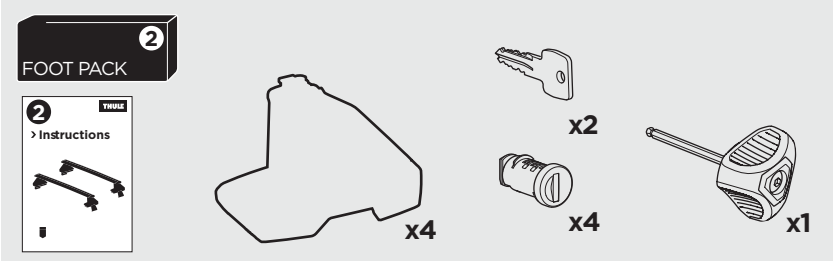

1

Kit 5078

BUICK Regal Sportback, 5-dr Hatchback, *18-
OPEL Insignia Grand Sport, 5-dr Hatchback, 17-
VAUXHALL Insignia Grand Sport, 5-dr Hatchback, 17-

*North America

ISO 11154-E

 THULE WingBar Evo  THULE WingBar Edge  THULE WingBar  THULE SquareBar	Evo X (scale)	Edge X (scale)
BUICK Regal Sportback , 5-dr Hatchback, *18-	46	E
OPEL Insignia Grand Sport , 5-dr Hatchback, 17-	46	E
VAUXHALL Insignia Grand Sport , 5-dr Hatchback, 17-	46	E

 THULE ProBar  THULE SlideBar	X (mm/inch)
BUICK Regal Sportback , 5-dr Hatchback, *18-	1111 mm / 43 3/4"
OPEL Insignia Grand Sport , 5-dr Hatchback, 17-	1111 mm / 43 3/4"
VAUXHALL Insignia Grand Sport , 5-dr Hatchback, 17-	1111 mm / 43 3/4"

 THULE WingBar Evo  THULE WingBar Edge  THULE WingBar  THULE SquareBar	Evo Y (scale)	Edge Y (scale)
BUICK Regal Sportback , 5-dr Hatchback, *18-	44	I
OPEL Insignia Grand Sport , 5-dr Hatchback, 17-	44	I
VAUXHALL Insignia Grand Sport , 5-dr Hatchback, 17-	44	I

	W (mm/inch)	Z (mm/inch)
BUICK Regal Sportback , 5-dr Hatchback, *18-	730 mm / 28 3/4"	140 mm / 5 1/2"
OPEL Insignia Grand Sport , 5-dr Hatchback, 17-	730 mm / 28 3/4"	140 mm / 5 1/2"
VAUXHALL Insignia Grand Sport , 5-dr Hatchback, 17-	730 mm / 28 3/4"	140 mm / 5 1/2"