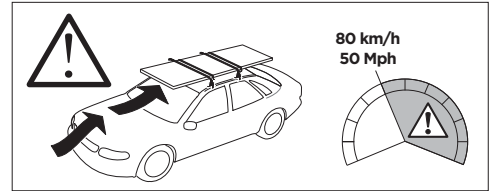

1

Kit 5078

BUICK Regal Sportback, 5-dr Hatchback, *18-
OPEL Insignia Grand Sport, 5-dr Hatchback, 17-
VAUXHALL Insignia Grand Sport, 5-dr Hatchback, 17-

*North America

ISO 11154-E

 THULE WingBar Evo  THULE WingBar Edge  THULE WingBar  THULE SquareBar	Evo X (scale)	Edge X (scale)
BUICK Regal Sportback , 5-dr Hatchback, *18-	46	E
OPEL Insignia Grand Sport , 5-dr Hatchback, 17-	46	E
VAUXHALL Insignia Grand Sport , 5-dr Hatchback, 17-	46	E