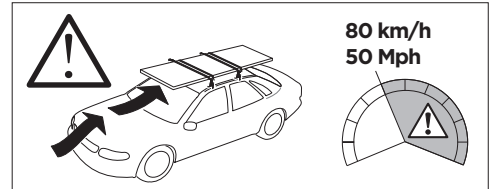

1

Kit 145074

FORD Edge, 5-dr SUV, 15-
FORD Endura, 5-dr SUV, *18-

*Australia

ISO 11154-E