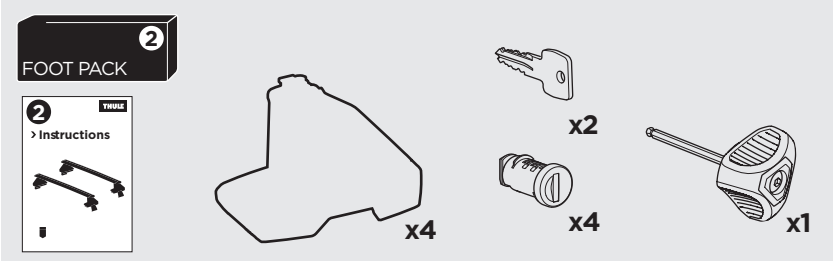

1

Kit 5065

FORD Focus, 4-dr Sedan, 12-

For cars without mounting holes in the door frame

ISO 11154-E

THULE WingBar Evo	THULE WingBar Edge	THULE WingBar	THULE SquareBar	Evo X (scale)	Edge X (scale)
FORD Focus, 4-dr Sedan, 12-				39,5	R

THULE ProBar	THULE SlideBar	X (mm/inch)		
FORD Focus, 4-dr Sedan, 12-		1046 mm / 41 1/8"		

THULE WingBar Evo	THULE WingBar Edge	THULE WingBar	THULE SquareBar	Evo Y (scale)	Edge Y (scale)
FORD Focus, 4-dr Sedan, 12-				36	G

THULE ProBar	THULE SlideBar	Y (mm/inch)		
FORD Focus, 4-dr Sedan, 12-		1011 mm / 39 3/4"		

	W (mm/inch)	Z (mm/inch)
FORD Focus, 4-dr Sedan, 12-	775 mm / 30 1/2"	250 mm / 9 7/8"