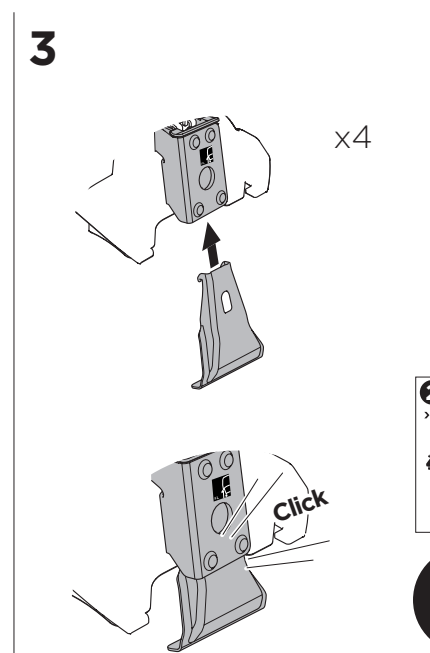

1

Kit 5065

FORD Focus, 4-dr Sedan, 12-

For cars without mounting holes in the door frame

ISO 11154-E

THULE WingBar Evo	THULE WingBar Edge	THULE WingBar	THULE SquareBar	Evo X (scale)	Edge X (scale)
FORD Focus, 4-dr Sedan, 12-				39,5	R

THULE ProBar	THULE SlideBar	X (mm/inch)		
FORD Focus, 4-dr Sedan, 12-		1046 mm / 41 1/8"		

THULE WingBar Evo	THULE WingBar Edge	THULE WingBar	THULE SquareBar	Evo Y (scale)	Edge Y (scale)
FORD Focus, 4-dr Sedan, 12-				36	G

THULE ProBar	THULE SlideBar	Y (mm/inch)		
FORD Focus, 4-dr Sedan, 12-		1011 mm / 39 3/4"		

	W (mm/inch)	Z (mm/inch)
FORD Focus, 4-dr Sedan, 12-	775 mm / 30 1/2"	250 mm / 9 7/8"