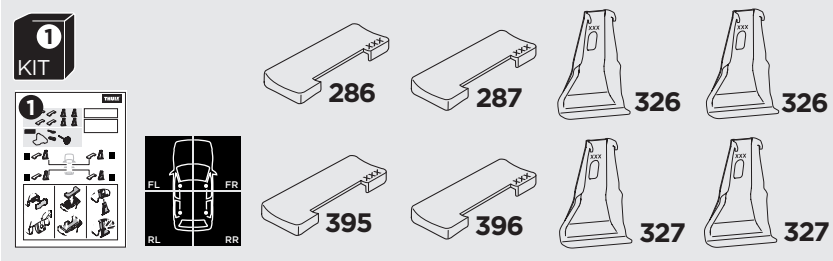

1

Kit 5065

FORD Focus, 4-dr Sedan, 12-

For cars without mounting holes in the door frame

ISO 11154-E

THULE WingBar Evo	THULE WingBar Edge	THULE WingBar	THULE SquareBar	Evo X (scale)	Edge X (scale)
FORD Focus, 4-dr Sedan, 12-				39,5	R

THULE ProBar	THULE SlideBar	X (mm/inch)		
FORD Focus, 4-dr Sedan, 12-		1046 mm / 41 1/8"		

THULE WingBar Evo	THULE WingBar Edge	THULE WingBar	THULE SquareBar	Evo Y (scale)	Edge Y (scale)
FORD Focus, 4-dr Sedan, 12-				36	G

THULE ProBar	THULE SlideBar	Y (mm/inch)		
FORD Focus, 4-dr Sedan, 12-		1011 mm / 39 3/4"		

	W (mm/inch)	Z (mm/inch)
FORD Focus, 4-dr Sedan, 12-	775 mm / 30 1/2"	250 mm / 9 7/8"