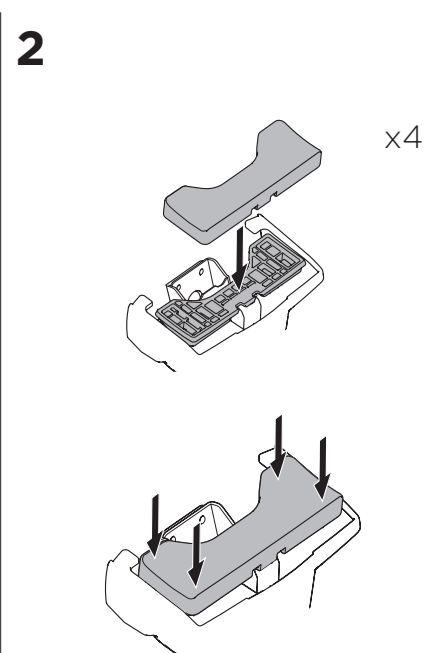

1

Kit 5065

FORD Focus, 4-dr Sedan, 12-

For cars without mounting holes in the door frame

ISO 11154-E

THULE WingBar Evo	THULE WingBar Edge	THULE WingBar	THULE SquareBar	Evo X (scale)	Edge X (scale)
FORD Focus, 4-dr Sedan, 12-				39,5	R

THULE ProBar	THULE SlideBar	X (mm/inch)		
FORD Focus, 4-dr Sedan, 12-		1046 mm / 41 1/8"		

THULE WingBar Evo	THULE WingBar Edge	THULE WingBar	THULE SquareBar	Evo Y (scale)	Edge Y (scale)
FORD Focus, 4-dr Sedan, 12-				36	G

THULE ProBar	THULE SlideBar	Y (mm/inch)		
FORD Focus, 4-dr Sedan, 12-		1011 mm / 39 3/4"		

	W (mm/inch)	Z (mm/inch)
FORD Focus, 4-dr Sedan, 12-	775 mm / 30 1/2"	250 mm / 9 7/8"