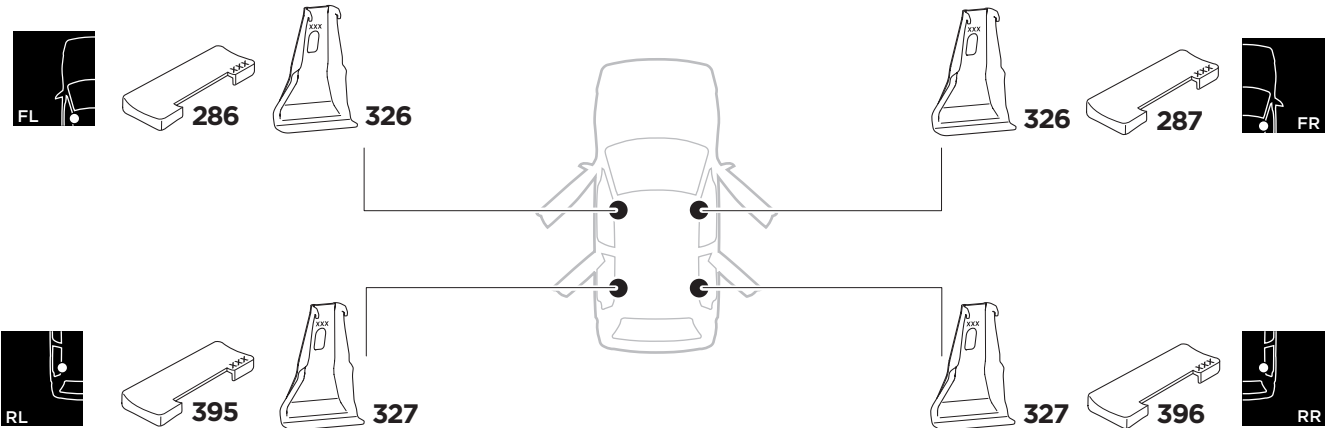

1

Kit 5065

FORD Focus, 4-dr Sedan, 12-

For cars without mounting holes in the door frame

ISO 11154-E

THULE WingBar Evo	THULE WingBar Edge	THULE WingBar	THULE SquareBar	Evo X (scale)	Edge X (scale)
FORD Focus, 4-dr Sedan, 12-				39,5	R

THULE ProBar	THULE SlideBar	X (mm/inch)		
FORD Focus, 4-dr Sedan, 12-		1046 mm / 41 1/8"		

THULE WingBar Evo	THULE WingBar Edge	THULE WingBar	THULE SquareBar	Evo Y (scale)	Edge Y (scale)
FORD Focus, 4-dr Sedan, 12-				36	G

THULE ProBar	THULE SlideBar	Y (mm/inch)		
FORD Focus, 4-dr Sedan, 12-		1011 mm / 39 3/4"		

	W (mm/inch)	Z (mm/inch)
FORD Focus, 4-dr Sedan, 12-	775 mm / 30 1/2"	250 mm / 9 7/8"