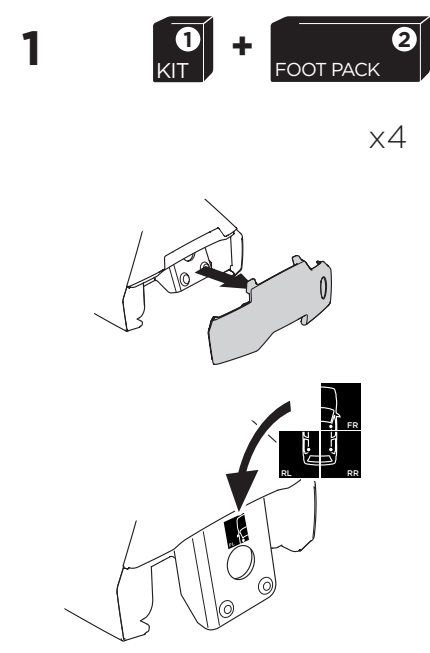

1

Kit 5065

FORD Focus, 4-dr Sedan, 12-

For cars without mounting holes in the door frame

ISO 11154-E

THULE WingBar Evo	THULE WingBar Edge	THULE WingBar	THULE SquareBar	Evo X (scale)	Edge X (scale)
FORD Focus, 4-dr Sedan, 12-				39,5	R

THULE ProBar	THULE SlideBar	X (mm/inch)		
FORD Focus, 4-dr Sedan, 12-		1046 mm / 41 1/8"		

THULE WingBar Evo	THULE WingBar Edge	THULE WingBar	THULE SquareBar	Evo Y (scale)	Edge Y (scale)
FORD Focus, 4-dr Sedan, 12-				36	G

THULE ProBar	THULE SlideBar	Y (mm/inch)		
FORD Focus, 4-dr Sedan, 12-		1011 mm / 39 3/4"		

	W (mm/inch)	Z (mm/inch)
FORD Focus, 4-dr Sedan, 12-	775 mm / 30 1/2"	250 mm / 9 7/8"