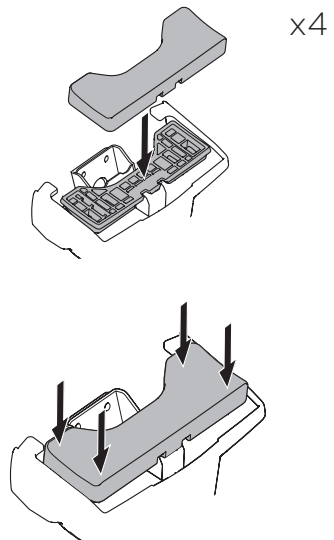

1

Kit 5058

TOYOTA RAV4, 5-dr SUV, 13-15, 16-18

ISO 11154-E

1 **1 KIT** + **2 FOOT PACK**

2

3

THULE WingBar Evo	THULE WingBar Edge	THULE WingBar	THULE SquareBar	Evo X (scale)	Edge X (scale)
TOYOTA RAV4, 5-dr SUV, 13-15, 16-18				44	I
THULE ProBar	THULE SlideBar				X (mm/inch)
TOYOTA RAV4, 5-dr SUV, 13-15, 16-18					1091 mm / 43"

THULE WingBar Evo	THULE WingBar Edge	THULE WingBar	THULE SquareBar	Evo Y (scale)	Edge Y (scale)
TOYOTA RAV4, 5-dr SUV, 13-15, 16-18				36,5	F
THULE ProBar	THULE SlideBar				Y (mm/inch)
TOYOTA RAV4, 5-dr SUV, 13-15, 16-18					1016 mm / 40"

	W (mm/inch)	Z (mm/inch)
TOYOTA RAV4, 5-dr SUV, 13-15, 16-18	700 mm / 27 1/2"	350 mm / 13 3/4"