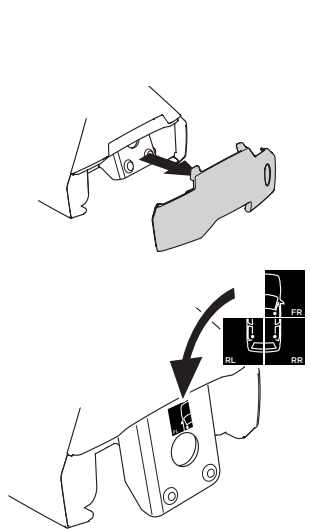

1

Kit 5058

TOYOTA RAV4, 5-dr SUV, 13-15, 16-18

ISO 11154-E

1 **1 KIT** + **2 FOOT PACK**

2

3

THULE WingBar Evo	THULE WingBar Edge	THULE WingBar	THULE SquareBar	Evo X (scale)	Edge X (scale)
TOYOTA RAV4, 5-dr SUV, 13-15, 16-18				44	I
THULE ProBar	THULE SlideBar				X (mm/inch)
TOYOTA RAV4, 5-dr SUV, 13-15, 16-18					1091 mm / 43"

THULE WingBar Evo	THULE WingBar Edge	THULE WingBar	THULE SquareBar	Evo Y (scale)	Edge Y (scale)
TOYOTA RAV4, 5-dr SUV, 13-15, 16-18				36,5	F
THULE ProBar	THULE SlideBar				Y (mm/inch)
TOYOTA RAV4, 5-dr SUV, 13-15, 16-18					1016 mm / 40"

	W (mm/inch)	Z (mm/inch)
TOYOTA RAV4, 5-dr SUV, 13-15, 16-18	700 mm / 27 1/2"	350 mm / 13 3/4"