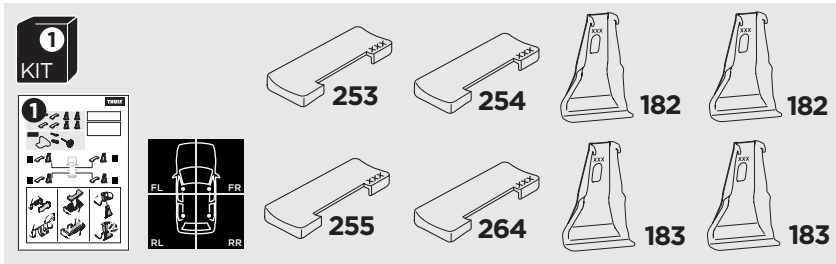

1

Kit 5058

TOYOTA RAV4, 5-dr SUV, 13-15, 16-18

ISO 11154-E

1 **1 KIT** + **2 FOOT PACK**

2

3

THULE WingBar Evo	THULE WingBar Edge	THULE WingBar	THULE SquareBar	Evo X (scale)	Edge X (scale)
TOYOTA RAV4, 5-dr SUV, 13-15, 16-18				44	I
THULE ProBar	THULE SlideBar				X (mm/inch)
TOYOTA RAV4, 5-dr SUV, 13-15, 16-18					1091 mm / 43"

THULE WingBar Evo	THULE WingBar Edge	THULE WingBar	THULE SquareBar	Evo Y (scale)	Edge Y (scale)
TOYOTA RAV4, 5-dr SUV, 13-15, 16-18				36,5	F
THULE ProBar	THULE SlideBar				Y (mm/inch)
TOYOTA RAV4, 5-dr SUV, 13-15, 16-18					1016 mm / 40"

	W (mm/inch)	Z (mm/inch)
TOYOTA RAV4, 5-dr SUV, 13-15, 16-18	700 mm / 27 1/2"	350 mm / 13 3/4"