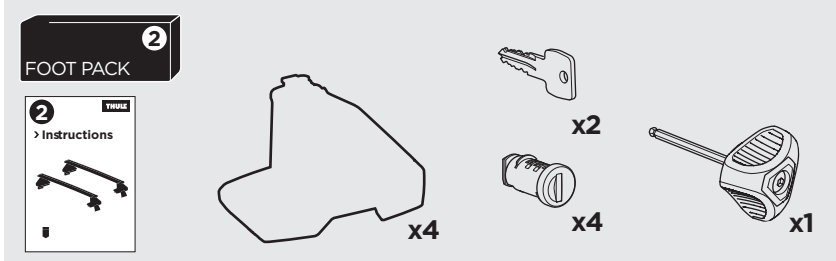

1

Kit 5058

TOYOTA RAV4, 5-dr SUV, 13-15, 16-18

ISO 11154-E

1 **1 KIT** + **2 FOOT PACK**

2

3

THULE WingBar Evo	THULE WingBar Edge	THULE WingBar	THULE SquareBar	Evo X (scale)	Edge X (scale)
TOYOTA RAV4, 5-dr SUV, 13-15, 16-18				44	I
THULE ProBar	THULE SlideBar				X (mm/inch)
TOYOTA RAV4, 5-dr SUV, 13-15, 16-18					1091 mm / 43"

THULE WingBar Evo	THULE WingBar Edge	THULE WingBar	THULE SquareBar	Evo Y (scale)	Edge Y (scale)
TOYOTA RAV4, 5-dr SUV, 13-15, 16-18				36,5	F
THULE ProBar	THULE SlideBar				Y (mm/inch)
TOYOTA RAV4, 5-dr SUV, 13-15, 16-18					1016 mm / 40"

	W (mm/inch)	Z (mm/inch)
TOYOTA RAV4, 5-dr SUV, 13-15, 16-18	700 mm / 27 1/2"	350 mm / 13 3/4"