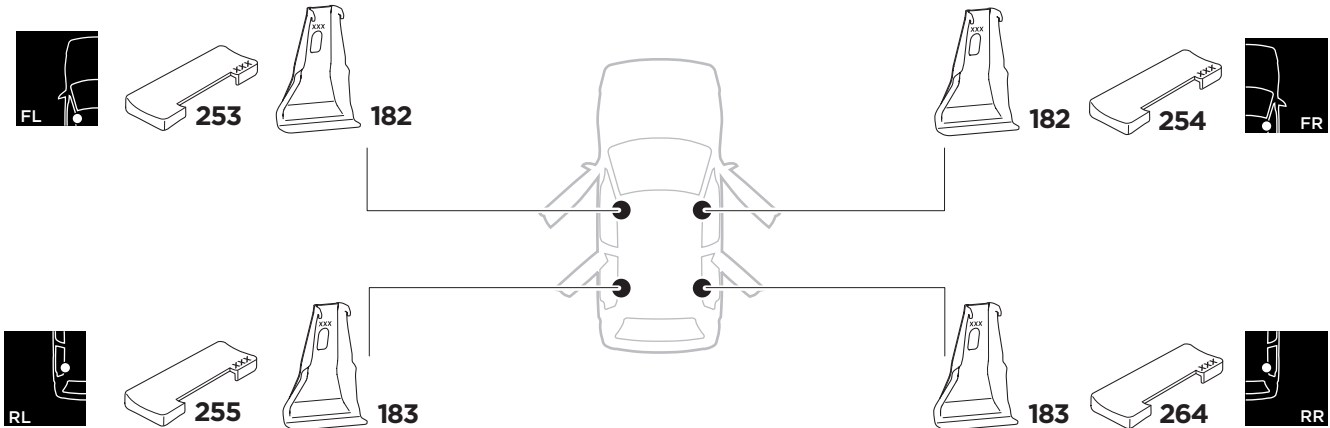

1

Kit 5058

TOYOTA RAV4, 5-dr SUV, 13-15, 16-18

ISO 11154-E

1 **1 KIT** + **2 FOOT PACK**

2

3

THULE WingBar Evo	THULE WingBar Edge	THULE WingBar	THULE SquareBar	Evo X (scale)	Edge X (scale)
TOYOTA RAV4, 5-dr SUV, 13-15, 16-18				44	I
THULE ProBar	THULE SlideBar				X (mm/inch)
TOYOTA RAV4, 5-dr SUV, 13-15, 16-18					1091 mm / 43"

THULE WingBar Evo	THULE WingBar Edge	THULE WingBar	THULE SquareBar	Evo Y (scale)	Edge Y (scale)
TOYOTA RAV4, 5-dr SUV, 13-15, 16-18				36,5	F
THULE ProBar	THULE SlideBar				Y (mm/inch)
TOYOTA RAV4, 5-dr SUV, 13-15, 16-18					1016 mm / 40"

	W (mm/inch)	Z (mm/inch)
TOYOTA RAV4, 5-dr SUV, 13-15, 16-18	700 mm / 27 1/2"	350 mm / 13 3/4"