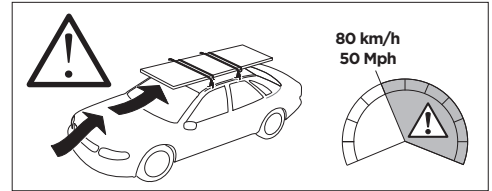

1

Kit 5058

TOYOTA RAV4, 5-dr SUV, 13-15, 16-18

ISO 11154-E

1 **1 KIT** + **2 FOOT PACK**

2

3

THULE WingBar Evo	THULE WingBar Edge	THULE WingBar	THULE SquareBar	Evo X (scale)	Edge X (scale)
TOYOTA RAV4, 5-dr SUV, 13-15, 16-18				44	I
THULE ProBar	THULE SlideBar				X (mm/inch)
TOYOTA RAV4, 5-dr SUV, 13-15, 16-18					1091 mm / 43"

THULE WingBar Evo	THULE WingBar Edge	THULE WingBar	THULE SquareBar	Evo Y (scale)	Edge Y (scale)
TOYOTA RAV4, 5-dr SUV, 13-15, 16-18				36,5	F
THULE ProBar	THULE SlideBar				Y (mm/inch)
TOYOTA RAV4, 5-dr SUV, 13-15, 16-18					1016 mm / 40"

	W (mm/inch)	Z (mm/inch)
TOYOTA RAV4, 5-dr SUV, 13-15, 16-18	700 mm / 27 1/2"	350 mm / 13 3/4"