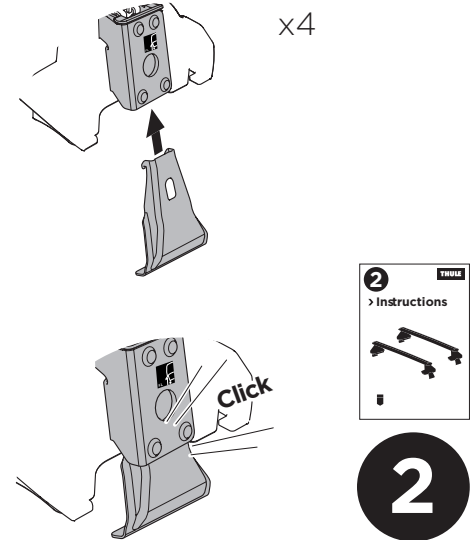

1

Kit 5058

TOYOTA RAV4, 5-dr SUV, 13-15, 16-18

ISO 11154-E

1 **1 KIT** + **2 FOOT PACK**

2

3

THULE WingBar Evo	THULE WingBar Edge	THULE WingBar	THULE SquareBar	Evo X (scale)	Edge X (scale)
TOYOTA RAV4, 5-dr SUV, 13-15, 16-18				44	I
THULE ProBar	THULE SlideBar				X (mm/inch)
TOYOTA RAV4, 5-dr SUV, 13-15, 16-18					1091 mm / 43"

THULE WingBar Evo	THULE WingBar Edge	THULE WingBar	THULE SquareBar	Evo Y (scale)	Edge Y (scale)
TOYOTA RAV4, 5-dr SUV, 13-15, 16-18				36,5	F
THULE ProBar	THULE SlideBar				Y (mm/inch)
TOYOTA RAV4, 5-dr SUV, 13-15, 16-18					1016 mm / 40"

	W (mm/inch)	Z (mm/inch)
TOYOTA RAV4, 5-dr SUV, 13-15, 16-18	700 mm / 27 1/2"	350 mm / 13 3/4"