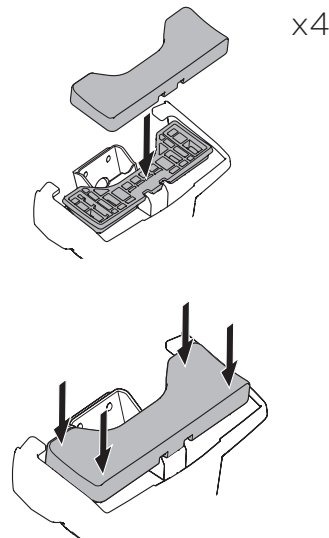

1

Kit 5055

ALFA ROMEO Giulia, 4-dr Sedan, 16-

ISO 11154-E

1 KIT + 2 FOOT PACK

2

3