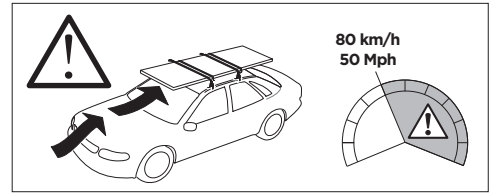

1

Kit 5055

ALFA ROMEO Giulia, 4-dr Sedan, 16-

ISO 11154-E