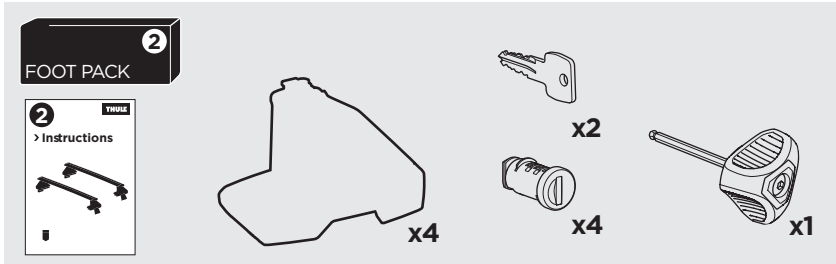

1

Kit 5055

ALFA ROMEO Giulia, 4-dr Sedan, 16-

ISO 11154-E