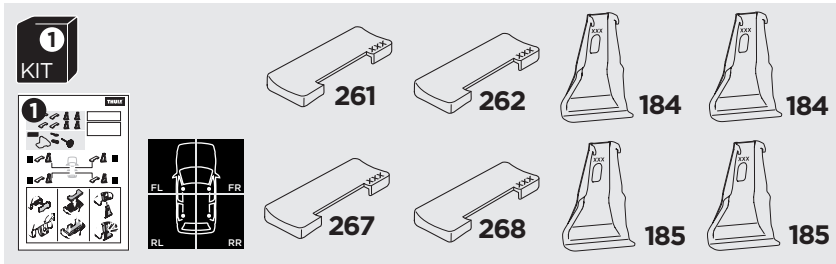

1

Kit 5055

ALFA ROMEO Giulia, 4-dr Sedan, 16-

ISO 11154-E