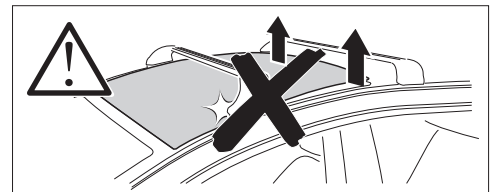

1

Kit 5055

ALFA ROMEO Giulia, 4-dr Sedan, 16-

ISO 11154-E