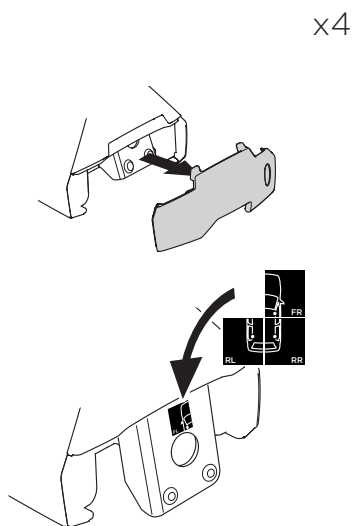

1 KIT + 2 FOOT PACK