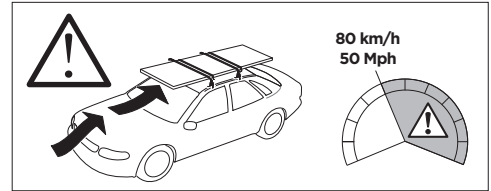

1

Kit 5052

KIA Rio, 5-dr Hatchback, 17-

ISO 11154-E

THULE WingBar Evo	THULE WingBar Edge	THULE WingBar	THULE SquareBar	Evo X (scale)	Edge X (scale)
KIA Rio, 5-dr Hatchback, 17-				41	O

THULE ProBar	THULE SlideBar	X (mm/inch)		
KIA Rio, 5-dr Hatchback, 17-		1061 mm / 41 3/4"		

THULE WingBar Evo	THULE WingBar Edge	THULE WingBar	THULE SquareBar	Evo Y (scale)	Edge Y (scale)
KIA Rio, 5-dr Hatchback, 17-				33	M

THULE ProBar	THULE SlideBar	Y (mm/inch)		
KIA Rio, 5-dr Hatchback, 17-		981 mm / 38 5/8"		