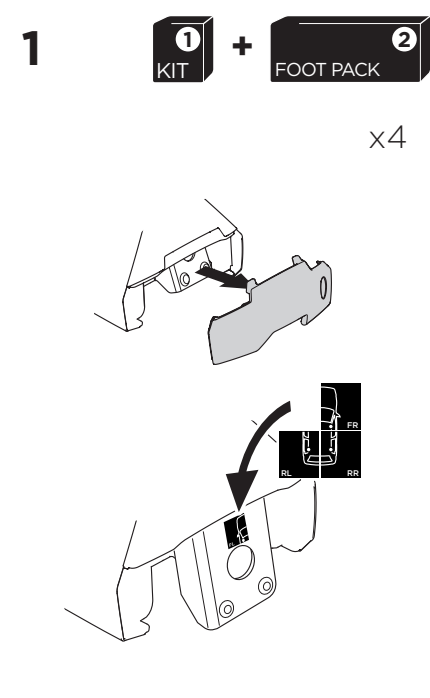

1

Kit 5052

KIA Rio, 5-dr Hatchback, 17-

ISO 11154-E

THULE WingBar Evo	THULE WingBar Edge	THULE WingBar	THULE SquareBar	Evo X (scale)	Edge X (scale)
KIA Rio, 5-dr Hatchback, 17-				41	O

THULE ProBar	THULE SlideBar	X (mm/inch)		
KIA Rio, 5-dr Hatchback, 17-		1061 mm / 41 3/4"		

THULE WingBar Evo	THULE WingBar Edge	THULE WingBar	THULE SquareBar	Evo Y (scale)	Edge Y (scale)
KIA Rio, 5-dr Hatchback, 17-				33	M

THULE ProBar	THULE SlideBar	Y (mm/inch)		
KIA Rio, 5-dr Hatchback, 17-		981 mm / 38 5/8"		

	W (mm/inch)	Z (mm/inch)
KIA Rio, 5-dr Hatchback, 17-	675 mm / 26 5/8"	195 mm / 7 5/8"