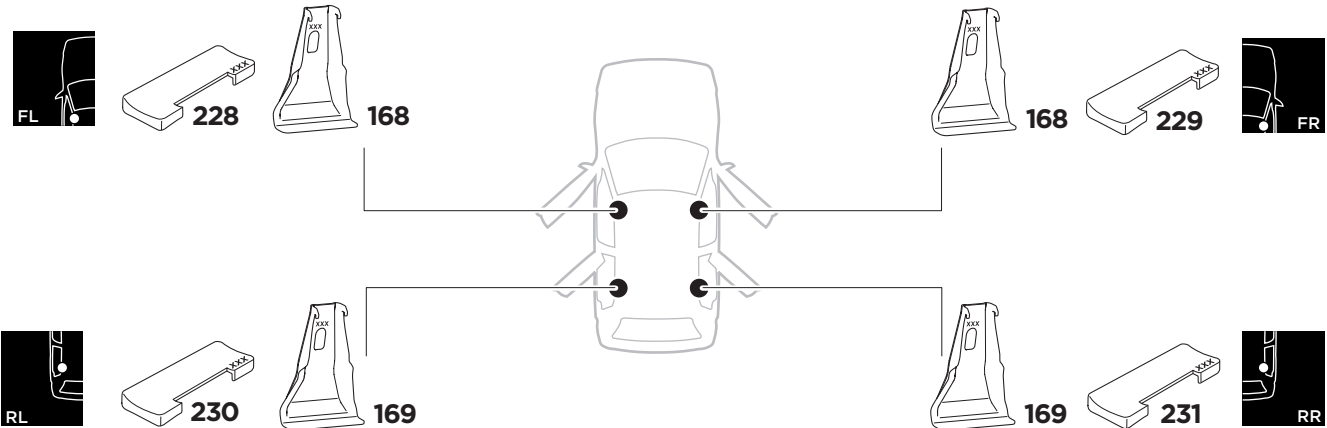

1

Kit 5052

KIA Rio, 5-dr Hatchback, 17-

ISO 11154-E

THULE WingBar Evo	THULE WingBar Edge	THULE WingBar	THULE SquareBar	Evo X (scale)	Edge X (scale)
KIA Rio, 5-dr Hatchback, 17-				41	O

THULE ProBar	THULE SlideBar	X (mm/inch)		
KIA Rio, 5-dr Hatchback, 17-		1061 mm / 41 3/4"		

THULE WingBar Evo	THULE WingBar Edge	THULE WingBar	THULE SquareBar	Evo Y (scale)	Edge Y (scale)
KIA Rio, 5-dr Hatchback, 17-				33	M

THULE ProBar	THULE SlideBar	Y (mm/inch)		
KIA Rio, 5-dr Hatchback, 17-		981 mm / 38 5/8"		

	W (mm/inch)	Z (mm/inch)
KIA Rio, 5-dr Hatchback, 17-	675 mm / 26 5/8"	195 mm / 7 5/8"