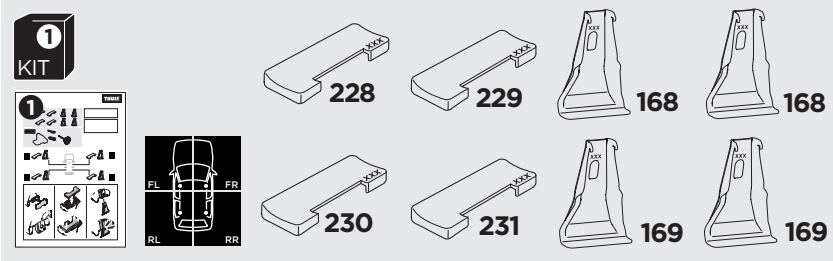

1

Kit 5052

KIA Rio, 5-dr Hatchback, 17-

ISO 11154-E

THULE WingBar Evo	THULE WingBar Edge	THULE WingBar	THULE SquareBar	Evo X (scale)	Edge X (scale)
KIA Rio, 5-dr Hatchback, 17-				41	O

THULE ProBar	THULE SlideBar	X (mm/inch)		
KIA Rio, 5-dr Hatchback, 17-		1061 mm / 41 3/4"		

THULE WingBar Evo	THULE WingBar Edge	THULE WingBar	THULE SquareBar	Evo Y (scale)	Edge Y (scale)
KIA Rio, 5-dr Hatchback, 17-				33	M

THULE ProBar	THULE SlideBar	Y (mm/inch)		
KIA Rio, 5-dr Hatchback, 17-		981 mm / 38 5/8"		

	W (mm/inch)	Z (mm/inch)
KIA Rio, 5-dr Hatchback, 17-	675 mm / 26 5/8"	195 mm / 7 5/8"