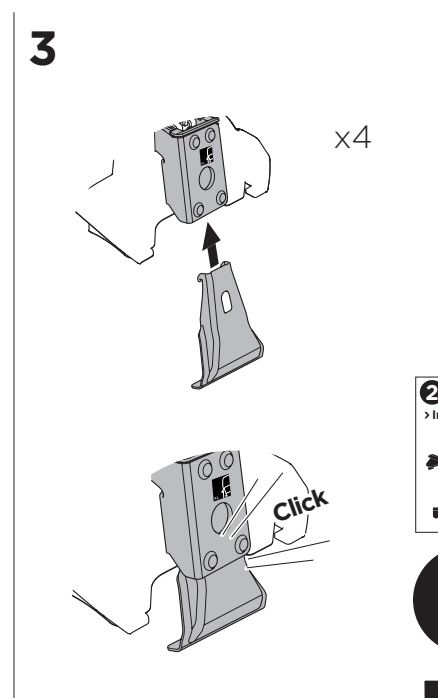

1

Kit 5052

KIA Rio, 5-dr Hatchback, 17-

ISO 11154-E

THULE WingBar Evo	THULE WingBar Edge	THULE WingBar	THULE SquareBar	Evo X (scale)	Edge X (scale)
KIA Rio, 5-dr Hatchback, 17-				41	O

THULE ProBar	THULE SlideBar	X (mm/inch)		
KIA Rio, 5-dr Hatchback, 17-		1061 mm / 41 3/4"		

THULE WingBar Evo	THULE WingBar Edge	THULE WingBar	THULE SquareBar	Evo Y (scale)	Edge Y (scale)
KIA Rio, 5-dr Hatchback, 17-				33	M

THULE ProBar	THULE SlideBar	Y (mm/inch)		
KIA Rio, 5-dr Hatchback, 17-		981 mm / 38 5/8"		

	W (mm/inch)	Z (mm/inch)
KIA Rio, 5-dr Hatchback, 17-	675 mm / 26 5/8"	195 mm / 7 5/8"