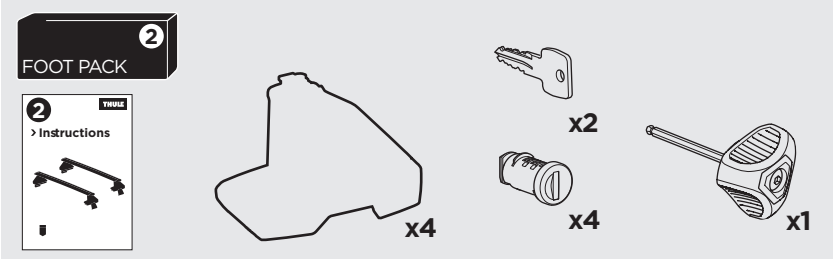

1

Kit 5052

KIA Rio, 5-dr Hatchback, 17-

ISO 11154-E

THULE WingBar Evo	THULE WingBar Edge	THULE WingBar	THULE SquareBar	Evo X (scale)	Edge X (scale)
KIA Rio, 5-dr Hatchback, 17-				41	O

THULE ProBar	THULE SlideBar	X (mm/inch)		
KIA Rio, 5-dr Hatchback, 17-		1061 mm / 41 3/4"		

THULE WingBar Evo	THULE WingBar Edge	THULE WingBar	THULE SquareBar	Evo Y (scale)	Edge Y (scale)
KIA Rio, 5-dr Hatchback, 17-				33	M

THULE ProBar	THULE SlideBar	Y (mm/inch)		
KIA Rio, 5-dr Hatchback, 17-		981 mm / 38 5/8"		

	W (mm/inch)	Z (mm/inch)
KIA Rio, 5-dr Hatchback, 17-	675 mm / 26 5/8"	195 mm / 7 5/8"