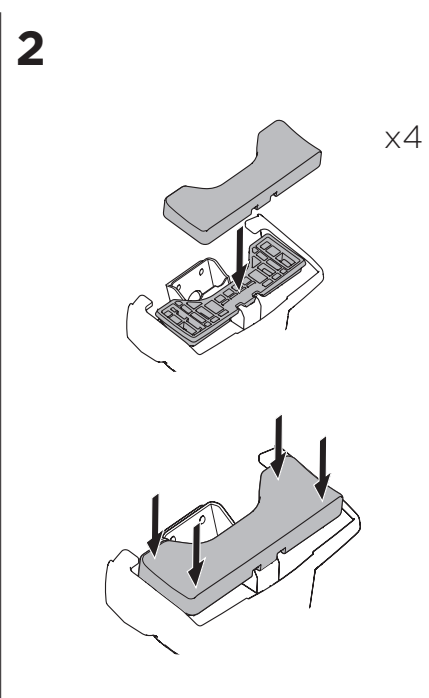

1

Kit 5052

KIA Rio, 5-dr Hatchback, 17-

ISO 11154-E

THULE WingBar Evo	THULE WingBar Edge	THULE WingBar	THULE SquareBar	Evo X (scale)	Edge X (scale)
KIA Rio, 5-dr Hatchback, 17-				41	O

THULE ProBar	THULE SlideBar	X (mm/inch)		
KIA Rio, 5-dr Hatchback, 17-		1061 mm / 41 3/4"		

THULE WingBar Evo	THULE WingBar Edge	THULE WingBar	THULE SquareBar	Evo Y (scale)	Edge Y (scale)
KIA Rio, 5-dr Hatchback, 17-				33	M

THULE ProBar	THULE SlideBar	Y (mm/inch)		
KIA Rio, 5-dr Hatchback, 17-		981 mm / 38 5/8"		

	W (mm/inch)	Z (mm/inch)
KIA Rio, 5-dr Hatchback, 17-	675 mm / 26 5/8"	195 mm / 7 5/8"