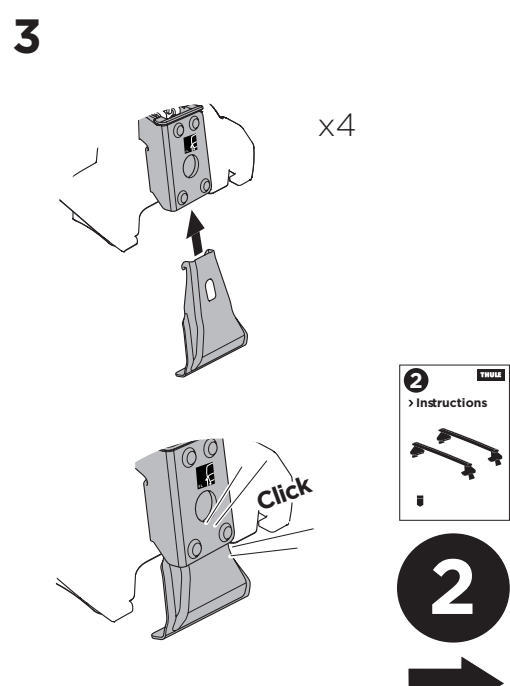

1

Kit 5049

PORSCHE Panamera, 5-dr Hatchback, 17-

ISO 11154-E