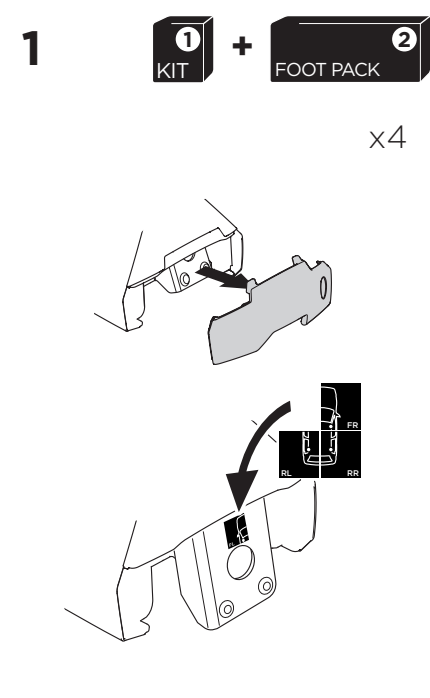

1

Kit 5048

TOYOTA C-HR, 5-dr SUV, 17-

ISO 11154-E

THULE WingBar Evo	THULE WingBar Edge	THULE WingBar	THULE SquareBar	Evo X (scale)	Edge X (scale)
TOYOTA C-HR, 5-dr SUV, 17-				37,5	D

THULE ProBar	THULE SlideBar	X (mm/inch)		
TOYOTA C-HR, 5-dr SUV, 17-		1026 mm / 40 3/8"		

THULE WingBar Evo	THULE WingBar Edge	THULE WingBar	THULE SquareBar	Evo Y (scale)	Edge Y (scale)
TOYOTA C-HR, 5-dr SUV, 17-				34	K

THULE ProBar	THULE SlideBar	Y (mm/inch)		
TOYOTA C-HR, 5-dr SUV, 17-		991 mm / 39 "		

	W (mm/inch)	Z (mm/inch)
TOYOTA C-HR, 5-dr SUV, 17-	780 mm / 30 3/4"	225 mm / 8 7/8"