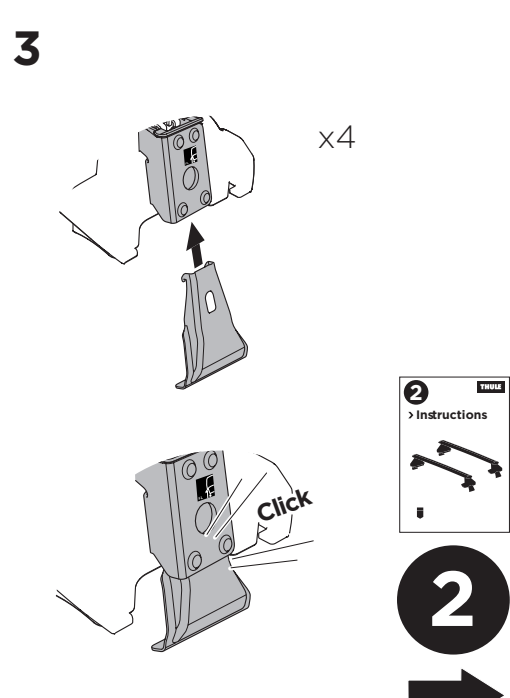

1

Kit 5048

TOYOTA C-HR, 5-dr SUV, 17-

ISO 11154-E

THULE WingBar Evo	THULE WingBar Edge	THULE WingBar	THULE SquareBar	Evo X (scale)	Edge X (scale)
TOYOTA C-HR, 5-dr SUV, 17-				37,5	D

THULE ProBar	THULE SlideBar	X (mm/inch)		
TOYOTA C-HR, 5-dr SUV, 17-		1026 mm / 40 3/8"		

THULE WingBar Evo	THULE WingBar Edge	THULE WingBar	THULE SquareBar	Evo Y (scale)	Edge Y (scale)
TOYOTA C-HR, 5-dr SUV, 17-				34	K

THULE ProBar	THULE SlideBar	Y (mm/inch)		
TOYOTA C-HR, 5-dr SUV, 17-		991 mm / 39 "		

	W (mm/inch)	Z (mm/inch)
TOYOTA C-HR, 5-dr SUV, 17-	780 mm / 30 3/4"	225 mm / 8 7/8"