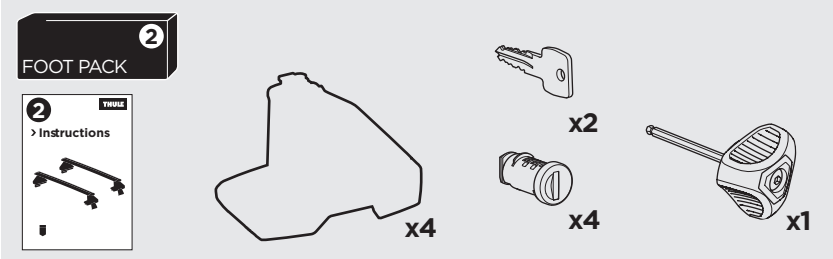

1

Kit 5048

TOYOTA C-HR, 5-dr SUV, 17-

ISO 11154-E

THULE WingBar Evo	THULE WingBar Edge	THULE WingBar	THULE SquareBar	Evo X (scale)	Edge X (scale)
TOYOTA C-HR, 5-dr SUV, 17-				37,5	D

THULE ProBar	THULE SlideBar	X (mm/inch)		
TOYOTA C-HR, 5-dr SUV, 17-		1026 mm / 40 3/8"		

THULE WingBar Evo	THULE WingBar Edge	THULE WingBar	THULE SquareBar	Evo Y (scale)	Edge Y (scale)
TOYOTA C-HR, 5-dr SUV, 17-				34	K

THULE ProBar	THULE SlideBar	Y (mm/inch)		
TOYOTA C-HR, 5-dr SUV, 17-		991 mm / 39 "		

	W (mm/inch)	Z (mm/inch)
TOYOTA C-HR, 5-dr SUV, 17-	780 mm / 30 3/4"	225 mm / 8 7/8"