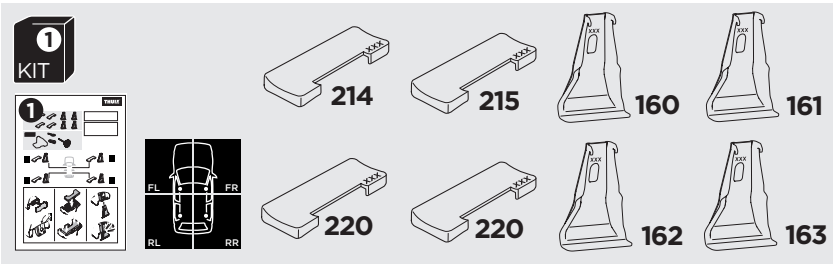

1

Kit 5048

TOYOTA C-HR, 5-dr SUV, 17-

ISO 11154-E

THULE WingBar Evo	THULE WingBar Edge	THULE WingBar	THULE SquareBar	Evo X (scale)	Edge X (scale)
TOYOTA C-HR, 5-dr SUV, 17-				37,5	D

THULE ProBar	THULE SlideBar	X (mm/inch)		
TOYOTA C-HR, 5-dr SUV, 17-		1026 mm / 40 3/8"		

THULE WingBar Evo	THULE WingBar Edge	THULE WingBar	THULE SquareBar	Evo Y (scale)	Edge Y (scale)
TOYOTA C-HR, 5-dr SUV, 17-				34	K

THULE ProBar	THULE SlideBar	Y (mm/inch)		
TOYOTA C-HR, 5-dr SUV, 17-		991 mm / 39 "		

	W (mm/inch)	Z (mm/inch)
TOYOTA C-HR, 5-dr SUV, 17-	780 mm / 30 3/4"	225 mm / 8 7/8"