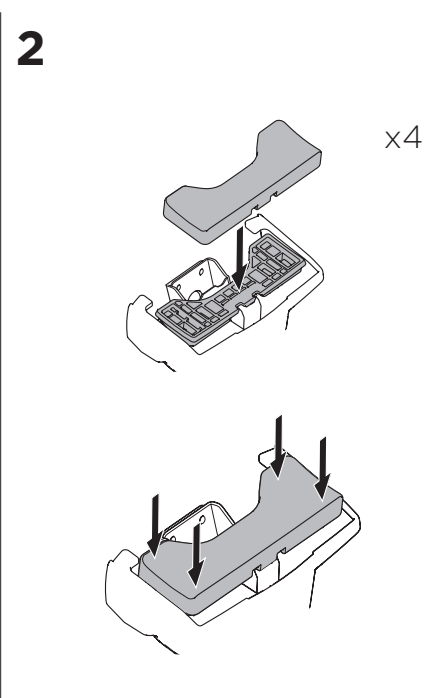

1

Kit 5048

TOYOTA C-HR, 5-dr SUV, 17-

ISO 11154-E

THULE WingBar Evo	THULE WingBar Edge	THULE WingBar	THULE SquareBar	Evo X (scale)	Edge X (scale)
TOYOTA C-HR, 5-dr SUV, 17-				37,5	D

THULE ProBar	THULE SlideBar	X (mm/inch)		
TOYOTA C-HR, 5-dr SUV, 17-		1026 mm / 40 3/8"		

THULE WingBar Evo	THULE WingBar Edge	THULE WingBar	THULE SquareBar	Evo Y (scale)	Edge Y (scale)
TOYOTA C-HR, 5-dr SUV, 17-				34	K

THULE ProBar	THULE SlideBar	Y (mm/inch)		
TOYOTA C-HR, 5-dr SUV, 17-		991 mm / 39 "		

	W (mm/inch)	Z (mm/inch)
TOYOTA C-HR, 5-dr SUV, 17-	780 mm / 30 3/4"	225 mm / 8 7/8"