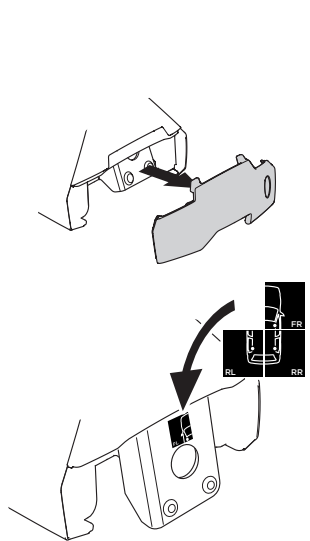

1

Kit 5043

HONDA Civic, 5-dr Hatchback, 17- (Without glassroof)

ISO 11154-E

1 KIT + FOOT PACK 2

2

3

THULE WingBar Evo	THULE WingBar Edge	THULE WingBar	THULE SquareBar	Evo X (scale)	Edge X (scale)
HONDA Civic, 5-dr Hatchback, 17- (Without glassroof)				40,5	P
THULE ProBar	THULE SlideBar				X (mm/inch)
HONDA Civic, 5-dr Hatchback, 17- (Without glassroof)				1056 mm / 41 5/8"	

THULE WingBar Evo	THULE WingBar Edge	THULE WingBar	THULE SquareBar	Evo Y (scale)	Edge Y (scale)
HONDA Civic, 5-dr Hatchback, 17- (Without glassroof)				36,5	F
THULE ProBar	THULE SlideBar				Y (mm/inch)
HONDA Civic, 5-dr Hatchback, 17- (Without glassroof)				1016 mm / 40"	

	W (mm/inch)	Z (mm/inch)
HONDA Civic, 5-dr Hatchback, 17- (Without glassroof)	680 mm / 26 3/4"	200 mm / 7 7/8"