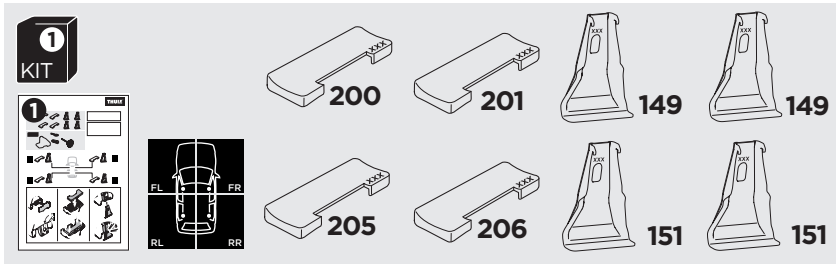

1

Kit 5043

HONDA Civic, 5-dr Hatchback, 17- (Without glassroof)

ISO 11154-E

1 KIT + FOOT PACK 2

2

3

THULE WingBar Evo	THULE WingBar Edge	THULE WingBar	THULE SquareBar	Evo X (scale)	Edge X (scale)
HONDA Civic, 5-dr Hatchback, 17- (Without glassroof)				40,5	P
THULE ProBar	THULE SlideBar				X (mm/inch)
HONDA Civic, 5-dr Hatchback, 17- (Without glassroof)				1056 mm / 41 5/8"	

THULE WingBar Evo	THULE WingBar Edge	THULE WingBar	THULE SquareBar	Evo Y (scale)	Edge Y (scale)
HONDA Civic, 5-dr Hatchback, 17- (Without glassroof)				36,5	F
THULE ProBar	THULE SlideBar				Y (mm/inch)
HONDA Civic, 5-dr Hatchback, 17- (Without glassroof)				1016 mm / 40"	

	W (mm/inch)	Z (mm/inch)
HONDA Civic, 5-dr Hatchback, 17- (Without glassroof)	680 mm / 26 3/4"	200 mm / 7 7/8"