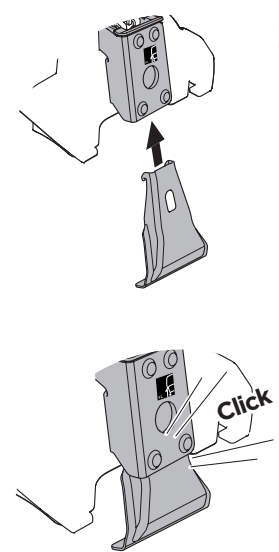

1

Kit 5043

HONDA Civic, 5-dr Hatchback, 17- (Without glassroof)

ISO 11154-E

1 KIT + FOOT PACK 2

2

3

THULE WingBar Evo	THULE WingBar Edge	THULE WingBar	THULE SquareBar	Evo X (scale)	Edge X (scale)
HONDA Civic, 5-dr Hatchback, 17- (Without glassroof)				40,5	P
THULE ProBar	THULE SlideBar				X (mm/inch)
HONDA Civic, 5-dr Hatchback, 17- (Without glassroof)				1056 mm / 41 5/8"	

THULE WingBar Evo	THULE WingBar Edge	THULE WingBar	THULE SquareBar	Evo Y (scale)	Edge Y (scale)
HONDA Civic, 5-dr Hatchback, 17- (Without glassroof)				36,5	F
THULE ProBar	THULE SlideBar				Y (mm/inch)
HONDA Civic, 5-dr Hatchback, 17- (Without glassroof)				1016 mm / 40"	

	W (mm/inch)	Z (mm/inch)
HONDA Civic, 5-dr Hatchback, 17- (Without glassroof)	680 mm / 26 3/4"	200 mm / 7 7/8"