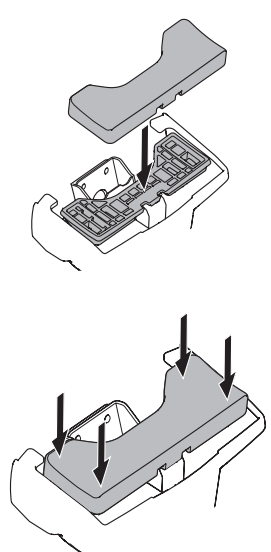

1

Kit 5043

HONDA Civic, 5-dr Hatchback, 17- (Without glassroof)

ISO 11154-E

1 KIT + FOOT PACK 2

2

3

THULE WingBar Evo	THULE WingBar Edge	THULE WingBar	THULE SquareBar	Evo X (scale)	Edge X (scale)
HONDA Civic, 5-dr Hatchback, 17- (Without glassroof)				40,5	P
THULE ProBar	THULE SlideBar				X (mm/inch)
HONDA Civic, 5-dr Hatchback, 17- (Without glassroof)				1056 mm / 41 5/8"	

THULE WingBar Evo	THULE WingBar Edge	THULE WingBar	THULE SquareBar	Evo Y (scale)	Edge Y (scale)
HONDA Civic, 5-dr Hatchback, 17- (Without glassroof)				36,5	F
THULE ProBar	THULE SlideBar				Y (mm/inch)
HONDA Civic, 5-dr Hatchback, 17- (Without glassroof)				1016 mm / 40"	

	W (mm/inch)	Z (mm/inch)
HONDA Civic, 5-dr Hatchback, 17- (Without glassroof)	680 mm / 26 3/4"	200 mm / 7 7/8"