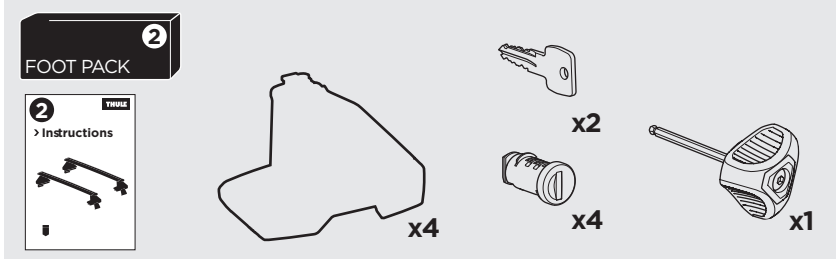

1

Kit 5043

HONDA Civic, 5-dr Hatchback, 17- (Without glassroof)

ISO 11154-E

1 KIT + FOOT PACK 2

2

3

THULE WingBar Evo	THULE WingBar Edge	THULE WingBar	THULE SquareBar	Evo X (scale)	Edge X (scale)
HONDA Civic, 5-dr Hatchback, 17- (Without glassroof)				40,5	P
THULE ProBar	THULE SlideBar				X (mm/inch)
HONDA Civic, 5-dr Hatchback, 17- (Without glassroof)				1056 mm / 41 5/8"	

THULE WingBar Evo	THULE WingBar Edge	THULE WingBar	THULE SquareBar	Evo Y (scale)	Edge Y (scale)
HONDA Civic, 5-dr Hatchback, 17- (Without glassroof)				36,5	F
THULE ProBar	THULE SlideBar				Y (mm/inch)
HONDA Civic, 5-dr Hatchback, 17- (Without glassroof)				1016 mm / 40"	

	W (mm/inch)	Z (mm/inch)
HONDA Civic, 5-dr Hatchback, 17- (Without glassroof)	680 mm / 26 3/4"	200 mm / 7 7/8"