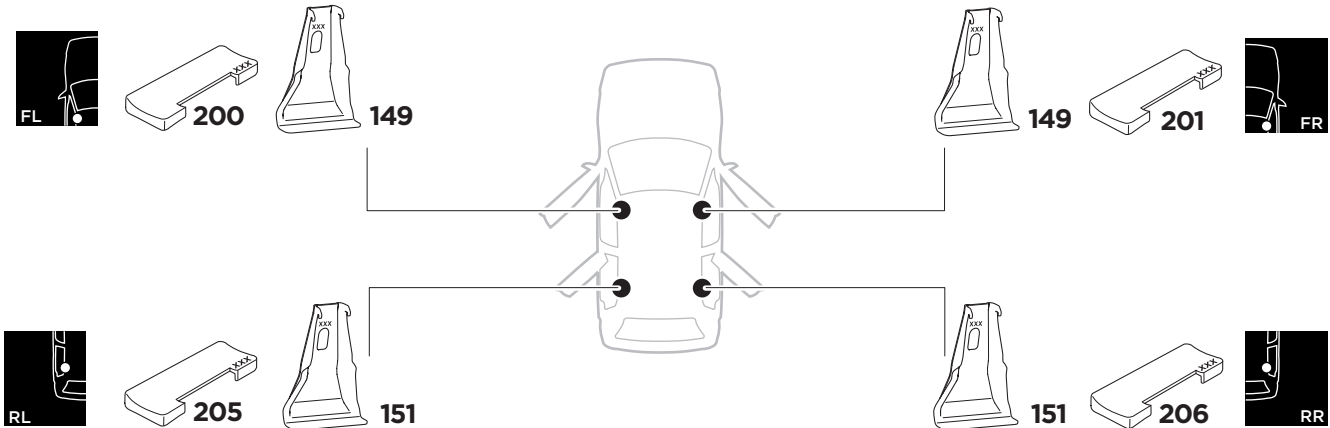

1

Kit 5043

HONDA Civic, 5-dr Hatchback, 17- (Without glassroof)

ISO 11154-E

1 KIT + FOOT PACK 2

2

3

THULE WingBar Evo	THULE WingBar Edge	THULE WingBar	THULE SquareBar	Evo X (scale)	Edge X (scale)
HONDA Civic, 5-dr Hatchback, 17- (Without glassroof)				40,5	P
THULE ProBar	THULE SlideBar				X (mm/inch)
HONDA Civic, 5-dr Hatchback, 17- (Without glassroof)				1056 mm / 41 5/8"	

THULE WingBar Evo	THULE WingBar Edge	THULE WingBar	THULE SquareBar	Evo Y (scale)	Edge Y (scale)
HONDA Civic, 5-dr Hatchback, 17- (Without glassroof)				36,5	F
THULE ProBar	THULE SlideBar				Y (mm/inch)
HONDA Civic, 5-dr Hatchback, 17- (Without glassroof)				1016 mm / 40"	

	W (mm/inch)	Z (mm/inch)
HONDA Civic, 5-dr Hatchback, 17- (Without glassroof)	680 mm / 26 3/4"	200 mm / 7 7/8"