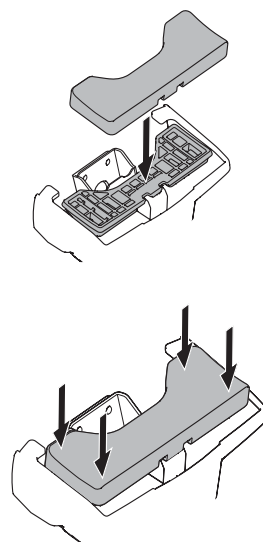

1

Kit 5037

KIA Soul EV, 5-dr Hatchback, 14-

ISO 11154-E

1 KIT + FOOT PACK 2

x4

2

x4

3

x4

THULE WingBar Evo	THULE WingBar Edge	THULE WingBar	THULE SquareBar	Evo X (scale)	Edge X (scale)
KIA Soul EV, 5-dr Hatchback, 14-				43,5	J

THULE ProBar	THULE SlideBar	X (mm/inch)		
KIA Soul EV, 5-dr Hatchback, 14-		1086 mm / 42 3/4"		

THULE WingBar Evo	THULE WingBar Edge	THULE WingBar	THULE SquareBar	Evo Y (scale)	Edge Y (scale)
KIA Soul EV, 5-dr Hatchback, 14-				42,5	L

THULE ProBar	THULE SlideBar	Y (mm/inch)		
KIA Soul EV, 5-dr Hatchback, 14-		1076 mm / 42 3/8"		

	W (mm/inch)	Z (mm/inch)
KIA Soul EV, 5-dr Hatchback, 14-	710 mm / 28 "	290 mm / 11 3/8"