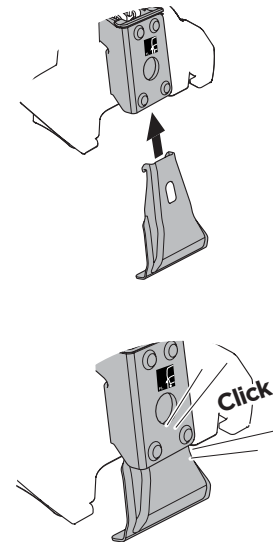

1

Kit 5037

KIA Soul EV, 5-dr Hatchback, 14-

ISO 11154-E

1 KIT + FOOT PACK 2

x4

2

x4

3

x4

THULE WingBar Evo	THULE WingBar Edge	THULE WingBar	THULE SquareBar	Evo X (scale)	Edge X (scale)
KIA Soul EV, 5-dr Hatchback, 14-				43,5	J

THULE ProBar	THULE SlideBar	X (mm/inch)		
KIA Soul EV, 5-dr Hatchback, 14-		1086 mm / 42 3/4"		

THULE WingBar Evo	THULE WingBar Edge	THULE WingBar	THULE SquareBar	Evo Y (scale)	Edge Y (scale)
KIA Soul EV, 5-dr Hatchback, 14-				42,5	L

THULE ProBar	THULE SlideBar	Y (mm/inch)		
KIA Soul EV, 5-dr Hatchback, 14-		1076 mm / 42 3/8"		

	W (mm/inch)	Z (mm/inch)
KIA Soul EV, 5-dr Hatchback, 14-	710 mm / 28 "	290 mm / 11 3/8"