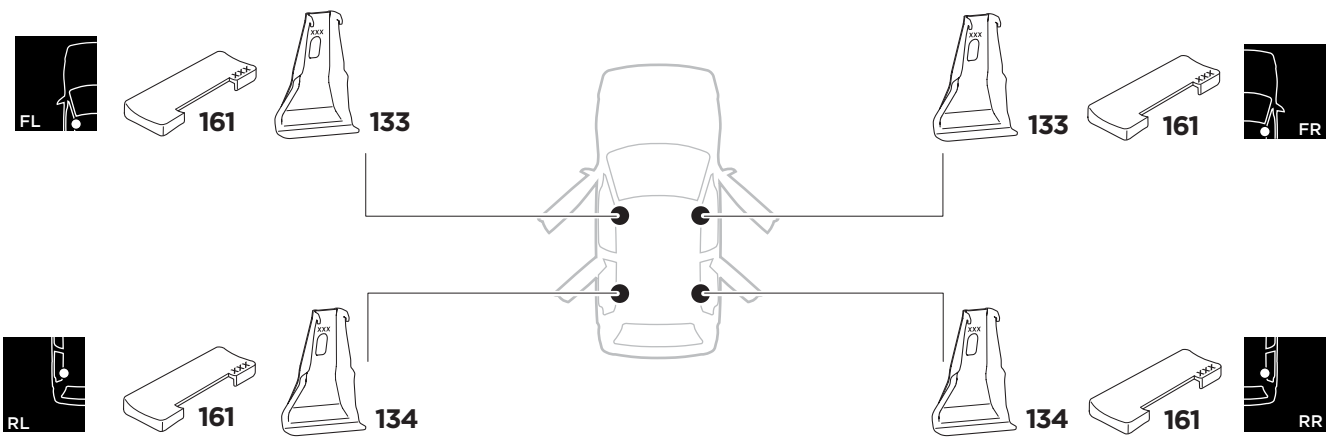

1

Kit 5037

KIA Soul EV, 5-dr Hatchback, 14-

ISO 11154-E

1 KIT + FOOT PACK 2

x4

2

x4

3

x4

THULE WingBar Evo	THULE WingBar Edge	THULE WingBar	THULE SquareBar	Evo X (scale)	Edge X (scale)
KIA Soul EV, 5-dr Hatchback, 14-				43,5	J

THULE ProBar	THULE SlideBar	X (mm/inch)		
KIA Soul EV, 5-dr Hatchback, 14-		1086 mm / 42 3/4"		

THULE WingBar Evo	THULE WingBar Edge	THULE WingBar	THULE SquareBar	Evo Y (scale)	Edge Y (scale)
KIA Soul EV, 5-dr Hatchback, 14-				42,5	L

THULE ProBar	THULE SlideBar	Y (mm/inch)		
KIA Soul EV, 5-dr Hatchback, 14-		1076 mm / 42 3/8"		

	W (mm/inch)	Z (mm/inch)
KIA Soul EV, 5-dr Hatchback, 14-	710 mm / 28 "	290 mm / 11 3/8"