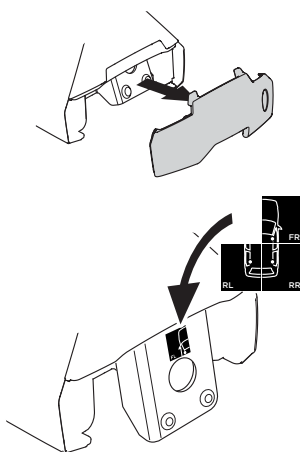

1

Kit 5037

KIA Soul EV, 5-dr Hatchback, 14-

ISO 11154-E

1 KIT + FOOT PACK 2

x4

2

x4

3

x4

THULE WingBar Evo	THULE WingBar Edge	THULE WingBar	THULE SquareBar	Evo X (scale)	Edge X (scale)
KIA Soul EV, 5-dr Hatchback, 14-				43,5	J

THULE ProBar	THULE SlideBar	X (mm/inch)		
KIA Soul EV, 5-dr Hatchback, 14-		1086 mm / 42 3/4"		

THULE WingBar Evo	THULE WingBar Edge	THULE WingBar	THULE SquareBar	Evo Y (scale)	Edge Y (scale)
KIA Soul EV, 5-dr Hatchback, 14-				42,5	L

THULE ProBar	THULE SlideBar	Y (mm/inch)		
KIA Soul EV, 5-dr Hatchback, 14-		1076 mm / 42 3/8"		

	W (mm/inch)	Z (mm/inch)
KIA Soul EV, 5-dr Hatchback, 14-	710 mm / 28 "	290 mm / 11 3/8"