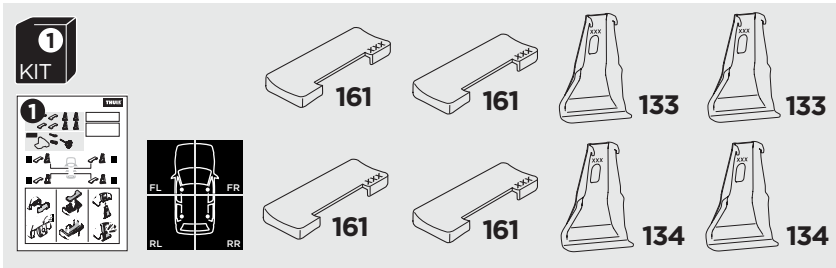

1

Kit 5037

KIA Soul EV, 5-dr Hatchback, 14-

ISO 11154-E

1 KIT + FOOT PACK 2

x4

2

x4

3

x4

THULE WingBar Evo	THULE WingBar Edge	THULE WingBar	THULE SquareBar	Evo X (scale)	Edge X (scale)
KIA Soul EV, 5-dr Hatchback, 14-				43,5	J

THULE ProBar	THULE SlideBar	X (mm/inch)		
KIA Soul EV, 5-dr Hatchback, 14-		1086 mm / 42 3/4"		

THULE WingBar Evo	THULE WingBar Edge	THULE WingBar	THULE SquareBar	Evo Y (scale)	Edge Y (scale)
KIA Soul EV, 5-dr Hatchback, 14-				42,5	L

THULE ProBar	THULE SlideBar	Y (mm/inch)		
KIA Soul EV, 5-dr Hatchback, 14-		1076 mm / 42 3/8"		

	W (mm/inch)	Z (mm/inch)
KIA Soul EV, 5-dr Hatchback, 14-	710 mm / 28 "	290 mm / 11 3/8"