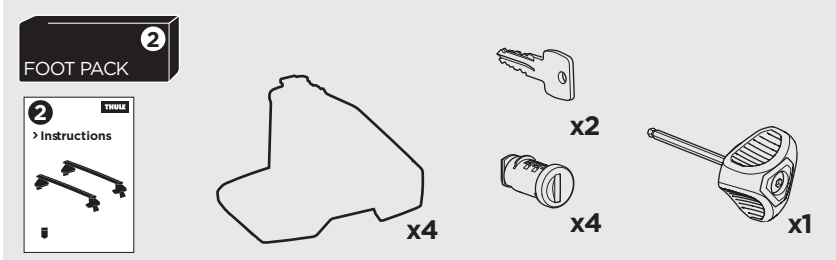

1

Kit 5037

KIA Soul EV, 5-dr Hatchback, 14-

ISO 11154-E

1 KIT + FOOT PACK 2

x4

2

x4

3

x4

THULE WingBar Evo	THULE WingBar Edge	THULE WingBar	THULE SquareBar	Evo X (scale)	Edge X (scale)
KIA Soul EV, 5-dr Hatchback, 14-				43,5	J

THULE ProBar	THULE SlideBar	X (mm/inch)		
KIA Soul EV, 5-dr Hatchback, 14-		1086 mm / 42 3/4"		

THULE WingBar Evo	THULE WingBar Edge	THULE WingBar	THULE SquareBar	Evo Y (scale)	Edge Y (scale)
KIA Soul EV, 5-dr Hatchback, 14-				42,5	L

THULE ProBar	THULE SlideBar	Y (mm/inch)		
KIA Soul EV, 5-dr Hatchback, 14-		1076 mm / 42 3/8"		

	W (mm/inch)	Z (mm/inch)
KIA Soul EV, 5-dr Hatchback, 14-	710 mm / 28 "	290 mm / 11 3/8"