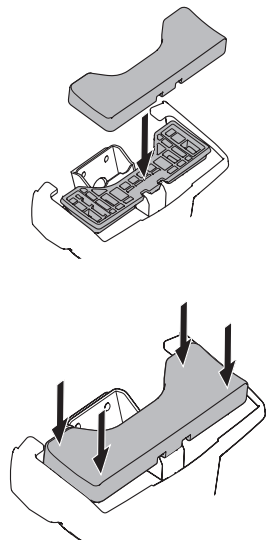

1

Kit 5030

VOLVO S60, 4-dr Sedan, 10-

VOLVO S60 Cross Country, 4-dr Sedan, 15-

ISO 11154-E

1 KIT + FOOT PACK

2

3

 THULE WingBar Evo  THULE WingBar Edge  THULE WingBar  THULE SquareBar	Evo X (scale)	Edge X (scale)
VOLVO S60, 4-dr Sedan, 10-	43,5	J
VOLVO S60 Cross Country, 4-dr Sedan, 15-	43,5	J

 THULE ProBar  THULE SlideBar	X (mm/inch)
VOLVO S60, 4-dr Sedan, 10-	1086 mm / 42 ³ / ₄ "
VOLVO S60 Cross Country, 4-dr Sedan, 15-	1086 mm / 42 ³ / ₄ "

 THULE WingBar Evo  THULE WingBar Edge  THULE WingBar  THULE SquareBar	Evo Y (scale)	Edge Y (scale)
VOLVO S60, 4-dr Sedan, 10-	40,5	P
VOLVO S60 Cross Country, 4-dr Sedan, 15-	40,5	P

 THULE ProBar  THULE SlideBar	Y (mm/inch)
VOLVO S60, 4-dr Sedan, 10-	1056 mm / 41 ⁵ / ₈ "
VOLVO S60 Cross Country, 4-dr Sedan, 15-	1056 mm / 41 ⁵ / ₈ "

	W (mm/inch)	Z (mm/inch)
VOLVO S60, 4-dr Sedan, 10-	800 mm / 31 ¹ / ₂ "	200 mm / 7 ⁷ / ₈ "
VOLVO S60 Cross Country, 4-dr Sedan, 15-	800 mm / 31 ¹ / ₂ "	200 mm / 7 ⁷ / ₈ "