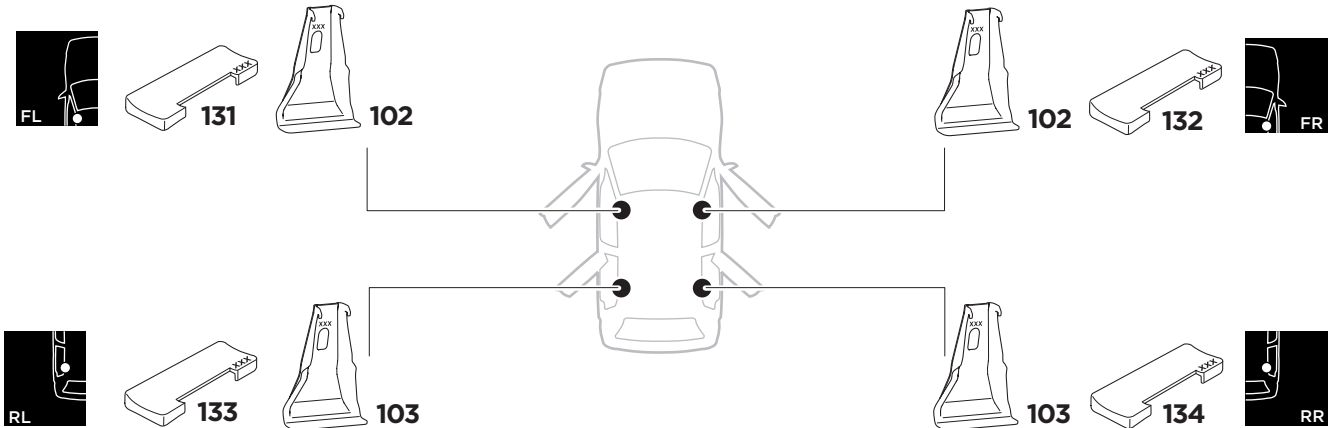

1

Kit 5030

VOLVO S60, 4-dr Sedan, 10-

VOLVO S60 Cross Country, 4-dr Sedan, 15-

ISO 11154-E

1 KIT + FOOT PACK

2

3

 THULE WingBar Evo  THULE WingBar Edge  THULE WingBar  THULE SquareBar	Evo X (scale)	Edge X (scale)
VOLVO S60, 4-dr Sedan, 10-	43,5	J
VOLVO S60 Cross Country, 4-dr Sedan, 15-	43,5	J

 THULE ProBar  THULE SlideBar	X (mm/inch)
VOLVO S60, 4-dr Sedan, 10-	1086 mm / 42 ³ / ₄ "
VOLVO S60 Cross Country, 4-dr Sedan, 15-	1086 mm / 42 ³ / ₄ "

 THULE WingBar Evo  THULE WingBar Edge  THULE WingBar  THULE SquareBar	Evo Y (scale)	Edge Y (scale)
VOLVO S60, 4-dr Sedan, 10-	40,5	P
VOLVO S60 Cross Country, 4-dr Sedan, 15-	40,5	P

 THULE ProBar  THULE SlideBar	Y (mm/inch)
VOLVO S60, 4-dr Sedan, 10-	1056 mm / 41 ⁵ / ₈ "
VOLVO S60 Cross Country, 4-dr Sedan, 15-	1056 mm / 41 ⁵ / ₈ "

	W (mm/inch)	Z (mm/inch)
VOLVO S60, 4-dr Sedan, 10-	800 mm / 31 ¹ / ₂ "	200 mm / 7 ⁷ / ₈ "
VOLVO S60 Cross Country, 4-dr Sedan, 15-	800 mm / 31 ¹ / ₂ "	200 mm / 7 ⁷ / ₈ "