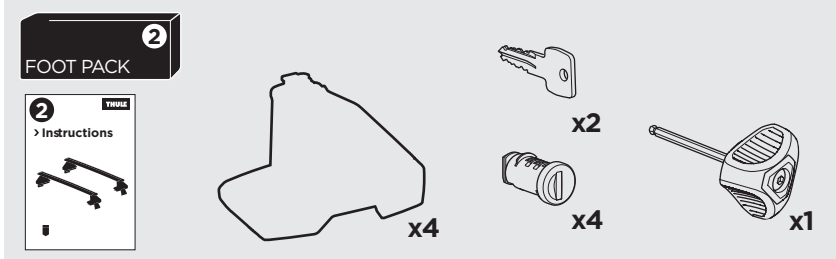

1

Kit 5030

VOLVO S60, 4-dr Sedan, 10-

VOLVO S60 Cross Country, 4-dr Sedan, 15-

ISO 11154-E

1 KIT + FOOT PACK

2

3

 THULE WingBar Evo  THULE WingBar Edge  THULE WingBar  THULE SquareBar	Evo X (scale)	Edge X (scale)
VOLVO S60, 4-dr Sedan, 10-	43,5	J
VOLVO S60 Cross Country, 4-dr Sedan, 15-	43,5	J

 THULE ProBar  THULE SlideBar	X (mm/inch)
VOLVO S60, 4-dr Sedan, 10-	1086 mm / 42 ³ / ₄ "
VOLVO S60 Cross Country, 4-dr Sedan, 15-	1086 mm / 42 ³ / ₄ "

 THULE WingBar Evo  THULE WingBar Edge  THULE WingBar  THULE SquareBar	Evo Y (scale)	Edge Y (scale)
VOLVO S60, 4-dr Sedan, 10-	40,5	P
VOLVO S60 Cross Country, 4-dr Sedan, 15-	40,5	P

 THULE ProBar  THULE SlideBar	Y (mm/inch)
VOLVO S60, 4-dr Sedan, 10-	1056 mm / 41 ⁵ / ₈ "
VOLVO S60 Cross Country, 4-dr Sedan, 15-	1056 mm / 41 ⁵ / ₈ "

	W (mm/inch)	Z (mm/inch)
VOLVO S60, 4-dr Sedan, 10-	800 mm / 31 ¹ / ₂ "	200 mm / 7 ⁷ / ₈ "
VOLVO S60 Cross Country, 4-dr Sedan, 15-	800 mm / 31 ¹ / ₂ "	200 mm / 7 ⁷ / ₈ "