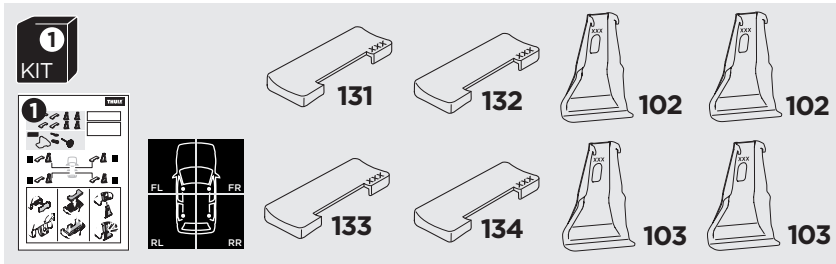

1

Kit 5030

VOLVO S60, 4-dr Sedan, 10-

VOLVO S60 Cross Country, 4-dr Sedan, 15-

ISO 11154-E

1 KIT + FOOT PACK

2

3

 THULE WingBar Evo  THULE WingBar Edge  THULE WingBar  THULE SquareBar	Evo X (scale)	Edge X (scale)
VOLVO S60, 4-dr Sedan, 10-	43,5	J
VOLVO S60 Cross Country, 4-dr Sedan, 15-	43,5	J

 THULE ProBar  THULE SlideBar	X (mm/inch)
VOLVO S60, 4-dr Sedan, 10-	1086 mm / 42 ³ / ₄ "
VOLVO S60 Cross Country, 4-dr Sedan, 15-	1086 mm / 42 ³ / ₄ "

 THULE WingBar Evo  THULE WingBar Edge  THULE WingBar  THULE SquareBar	Evo Y (scale)	Edge Y (scale)
VOLVO S60, 4-dr Sedan, 10-	40,5	P
VOLVO S60 Cross Country, 4-dr Sedan, 15-	40,5	P

 THULE ProBar  THULE SlideBar	Y (mm/inch)
VOLVO S60, 4-dr Sedan, 10-	1056 mm / 41 ⁵ / ₈ "
VOLVO S60 Cross Country, 4-dr Sedan, 15-	1056 mm / 41 ⁵ / ₈ "

	W (mm/inch)	Z (mm/inch)
VOLVO S60, 4-dr Sedan, 10-	800 mm / 31 ¹ / ₂ "	200 mm / 7 ⁷ / ₈ "
VOLVO S60 Cross Country, 4-dr Sedan, 15-	800 mm / 31 ¹ / ₂ "	200 mm / 7 ⁷ / ₈ "