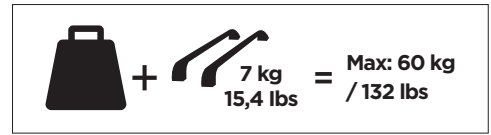

1

Kit 5030

VOLVO S60, 4-dr Sedan, 10-

VOLVO S60 Cross Country, 4-dr Sedan, 15-

ISO 11154-E

1 KIT + FOOT PACK

2

3

 THULE WingBar Evo  THULE WingBar Edge  THULE WingBar  THULE SquareBar	Evo X (scale)	Edge X (scale)
VOLVO S60, 4-dr Sedan, 10-	43,5	J
VOLVO S60 Cross Country, 4-dr Sedan, 15-	43,5	J

 THULE ProBar  THULE SlideBar	X (mm/inch)
VOLVO S60, 4-dr Sedan, 10-	1086 mm / 42 ³ / ₄ "
VOLVO S60 Cross Country, 4-dr Sedan, 15-	1086 mm / 42 ³ / ₄ "

	W (mm/inch)	Z (mm/inch)
VOLVO S60, 4-dr Sedan, 10-	800 mm / 31 ¹ / ₂ "	200 mm / 7 ⁷ / ₈ "
VOLVO S60 Cross Country, 4-dr Sedan, 15-	800 mm / 31 ¹ / ₂ "	200 mm / 7 ⁷ / ₈ "