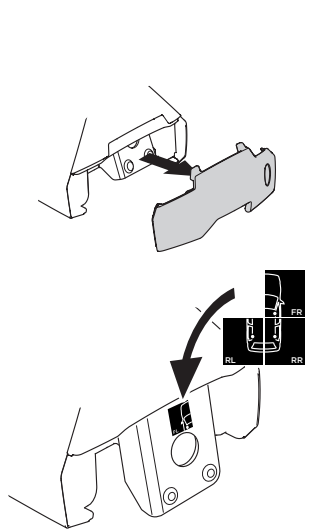

1

Kit 5030

VOLVO S60, 4-dr Sedan, 10-

VOLVO S60 Cross Country, 4-dr Sedan, 15-

ISO 11154-E

1 KIT + FOOT PACK

2

3

 THULE WingBar Evo  THULE WingBar Edge  THULE WingBar  THULE SquareBar	Evo X (scale)	Edge X (scale)
VOLVO S60, 4-dr Sedan, 10-	43,5	J
VOLVO S60 Cross Country, 4-dr Sedan, 15-	43,5	J

 THULE ProBar  THULE SlideBar	X (mm/inch)
VOLVO S60, 4-dr Sedan, 10-	1086 mm / 42 ³ / ₄ "
VOLVO S60 Cross Country, 4-dr Sedan, 15-	1086 mm / 42 ³ / ₄ "

 THULE WingBar Evo  THULE WingBar Edge  THULE WingBar  THULE SquareBar	Evo Y (scale)	Edge Y (scale)
VOLVO S60, 4-dr Sedan, 10-	40,5	P
VOLVO S60 Cross Country, 4-dr Sedan, 15-	40,5	P

 THULE ProBar  THULE SlideBar	Y (mm/inch)
VOLVO S60, 4-dr Sedan, 10-	1056 mm / 41 ⁵ / ₈ "
VOLVO S60 Cross Country, 4-dr Sedan, 15-	1056 mm / 41 ⁵ / ₈ "

	W (mm/inch)	Z (mm/inch)
VOLVO S60, 4-dr Sedan, 10-	800 mm / 31 ¹ / ₂ "	200 mm / 7 ⁷ / ₈ "
VOLVO S60 Cross Country, 4-dr Sedan, 15-	800 mm / 31 ¹ / ₂ "	200 mm / 7 ⁷ / ₈ "