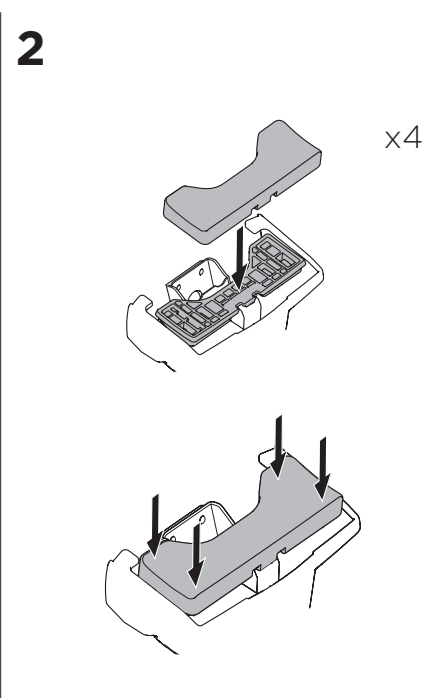

1

Kit 5009

VOLKSWAGEN Golf (Mk. V), 3/5-dr Hatchback, 04-07

VOLKSWAGEN Golf (Mk. VI), 3/5-dr Hatchback, 08-12 / *10-14

*North America

ISO 11154-E

THULE WingBar Evo	THULE WingBar Edge	THULE WingBar	THULE SquareBar	Evo X (scale)	Edge X (scale)
VOLKSWAGEN Golf (Mk. V), 3/5-dr, 04-07, VOLKSWAGEN Golf (Mk. VI), 3/5-dr, 08-12 / *10-14				42	M

THULE ProBar	THULE SlideBar	X (mm/inch)		
VOLKSWAGEN Golf (Mk. V), 3/5-dr, 04-07, VOLKSWAGEN Golf (Mk. VI), 3/5-dr, 08-12 / *10-14		1071 / 42 1/4"		

THULE WingBar Evo	THULE WingBar Edge	THULE WingBar	THULE SquareBar	Evo Y (scale)	Edge Y (scale)
VOLKSWAGEN Golf (Mk. V), 3/5-dr, 04-07, VOLKSWAGEN Golf (Mk. VI), 3/5-dr, 08-12 / *10-14				33	M

THULE ProBar	THULE SlideBar	Y (mm/inch)		
VOLKSWAGEN Golf (Mk. V), 3/5-dr, 04-07, VOLKSWAGEN Golf (Mk. VI), 3/5-dr, 08-12 / *10-14		981 / 38 5/8"		

W (mm/inch)	Z (mm/inch)
715 / 28 1/8"	210 / 8 1/4"