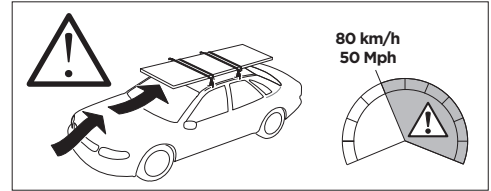

1

Kit 5009

VOLKSWAGEN Golf (Mk. V), 3/5-dr Hatchback, 04-07

VOLKSWAGEN Golf (Mk. VI), 3/5-dr Hatchback, 08-12 / *10-14

*North America

ISO 11154-E

THULE WingBar Evo	THULE WingBar Edge	THULE WingBar	THULE SquareBar	Evo X (scale)	Edge X (scale)
VOLKSWAGEN Golf (Mk. V), 3/5-dr, 04-07, VOLKSWAGEN Golf (Mk. VI), 3/5-dr, 08-12 / *10-14				42	M