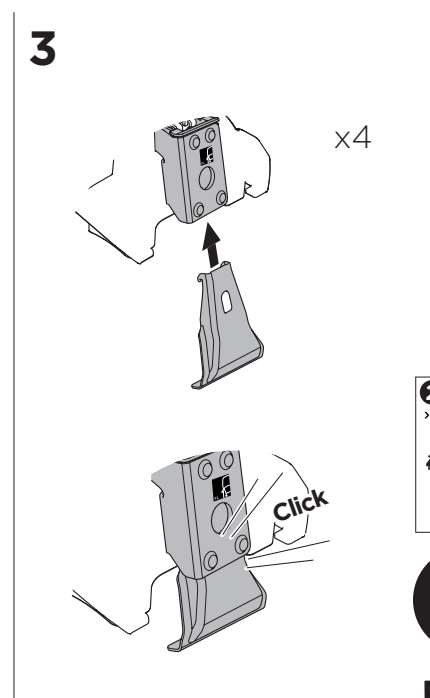

1

Kit 5009

VOLKSWAGEN Golf (Mk. V), 3/5-dr Hatchback, 04-07

VOLKSWAGEN Golf (Mk. VI), 3/5-dr Hatchback, 08-12 / *10-14

*North America

ISO 11154-E

THULE WingBar Evo	THULE WingBar Edge	THULE WingBar	THULE SquareBar	Evo X (scale)	Edge X (scale)
VOLKSWAGEN Golf (Mk. V), 3/5-dr, 04-07, VOLKSWAGEN Golf (Mk. VI), 3/5-dr, 08-12 / *10-14				42	M

THULE ProBar	THULE SlideBar	X (mm/inch)		
VOLKSWAGEN Golf (Mk. V), 3/5-dr, 04-07, VOLKSWAGEN Golf (Mk. VI), 3/5-dr, 08-12 / *10-14		1071 / 42 1/4"		

THULE WingBar Evo	THULE WingBar Edge	THULE WingBar	THULE SquareBar	Evo Y (scale)	Edge Y (scale)
VOLKSWAGEN Golf (Mk. V), 3/5-dr, 04-07, VOLKSWAGEN Golf (Mk. VI), 3/5-dr, 08-12 / *10-14				33	M