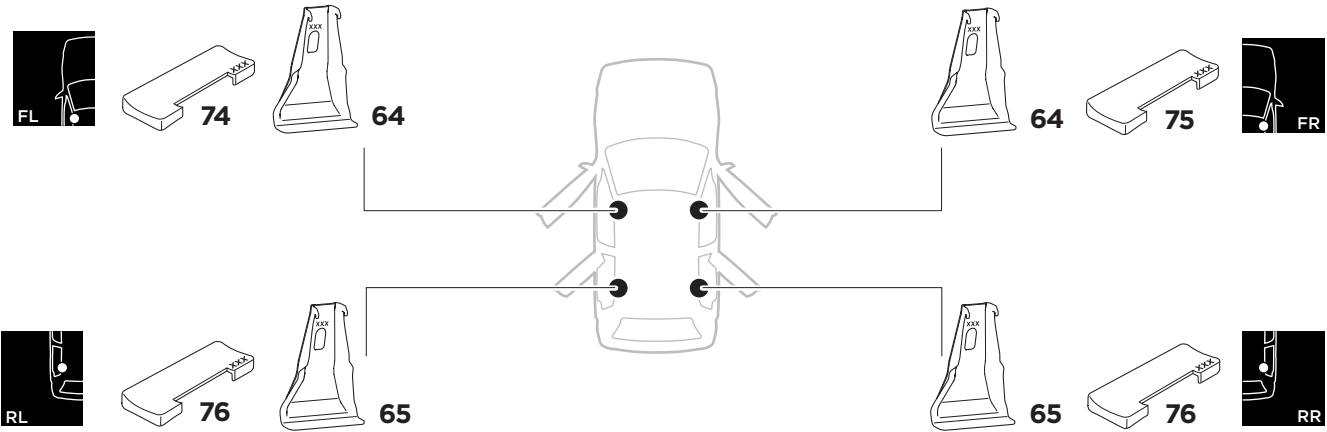

1

Kit 5009

VOLKSWAGEN Golf (Mk. V), 3/5-dr Hatchback, 04-07

VOLKSWAGEN Golf (Mk. VI), 3/5-dr Hatchback, 08-12 / *10-14

*North America

ISO 11154-E

THULE WingBar Evo	THULE WingBar Edge	THULE WingBar	THULE SquareBar	Evo X (scale)	Edge X (scale)
VOLKSWAGEN Golf (Mk. V), 3/5-dr, 04-07, VOLKSWAGEN Golf (Mk. VI), 3/5-dr, 08-12 / *10-14				42	M

THULE ProBar	THULE SlideBar	X (mm/inch)		
VOLKSWAGEN Golf (Mk. V), 3/5-dr, 04-07, VOLKSWAGEN Golf (Mk. VI), 3/5-dr, 08-12 / *10-14		1071 / 42 1/4"		

THULE WingBar Evo	THULE WingBar Edge	THULE WingBar	THULE SquareBar	Evo Y (scale)	Edge Y (scale)
VOLKSWAGEN Golf (Mk. V), 3/5-dr, 04-07, VOLKSWAGEN Golf (Mk. VI), 3/5-dr, 08-12 / *10-14				33	M

THULE ProBar	THULE SlideBar	Y (mm/inch)		
VOLKSWAGEN Golf (Mk. V), 3/5-dr, 04-07, VOLKSWAGEN Golf (Mk. VI), 3/5-dr, 08-12 / *10-14		981 / 38 5/8"		

W (mm/inch)	Z (mm/inch)
715 / 28 1/8"	210 / 8 1/4"