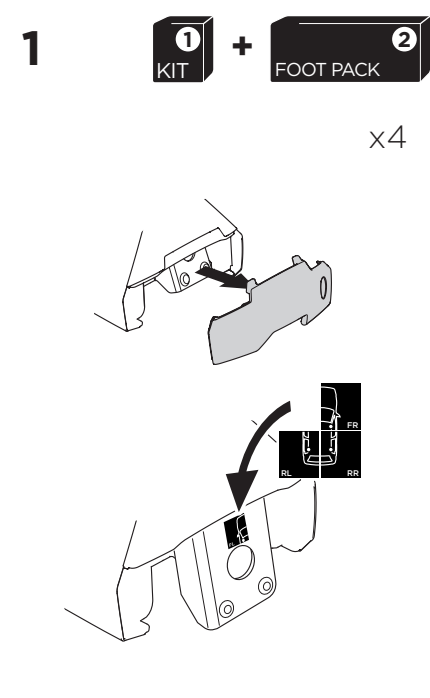

1

Kit 5009

VOLKSWAGEN Golf (Mk. V), 3/5-dr Hatchback, 04-07

VOLKSWAGEN Golf (Mk. VI), 3/5-dr Hatchback, 08-12 / *10-14

*North America

ISO 11154-E

THULE WingBar Evo	THULE WingBar Edge	THULE WingBar	THULE SquareBar	Evo X (scale)	Edge X (scale)
VOLKSWAGEN Golf (Mk. V), 3/5-dr, 04-07, VOLKSWAGEN Golf (Mk. VI), 3/5-dr, 08-12 / *10-14				42	M

THULE ProBar	THULE SlideBar	X (mm/inch)		
VOLKSWAGEN Golf (Mk. V), 3/5-dr, 04-07, VOLKSWAGEN Golf (Mk. VI), 3/5-dr, 08-12 / *10-14		1071 / 42 1/4"		

THULE WingBar Evo	THULE WingBar Edge	THULE WingBar	THULE SquareBar	Evo Y (scale)	Edge Y (scale)
VOLKSWAGEN Golf (Mk. V), 3/5-dr, 04-07, VOLKSWAGEN Golf (Mk. VI), 3/5-dr, 08-12 / *10-14				33	M