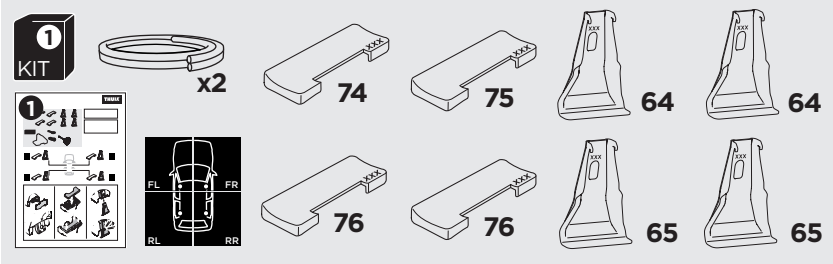

1

Kit 5009

VOLKSWAGEN Golf (Mk. V), 3/5-dr Hatchback, 04-07

VOLKSWAGEN Golf (Mk. VI), 3/5-dr Hatchback, 08-12 / *10-14

*North America

ISO 11154-E

THULE WingBar Evo	THULE WingBar Edge	THULE WingBar	THULE SquareBar	Evo X (scale)	Edge X (scale)
VOLKSWAGEN Golf (Mk. V), 3/5-dr, 04-07, VOLKSWAGEN Golf (Mk. VI), 3/5-dr, 08-12 / *10-14				42	M

THULE ProBar	THULE SlideBar	X (mm/inch)		
VOLKSWAGEN Golf (Mk. V), 3/5-dr, 04-07, VOLKSWAGEN Golf (Mk. VI), 3/5-dr, 08-12 / *10-14		1071 / 42 1/4"		

THULE WingBar Evo	THULE WingBar Edge	THULE WingBar	THULE SquareBar	Evo Y (scale)	Edge Y (scale)
VOLKSWAGEN Golf (Mk. V), 3/5-dr, 04-07, VOLKSWAGEN Golf (Mk. VI), 3/5-dr, 08-12 / *10-14				33	M

THULE ProBar	THULE SlideBar	Y (mm/inch)		
VOLKSWAGEN Golf (Mk. V), 3/5-dr, 04-07, VOLKSWAGEN Golf (Mk. VI), 3/5-dr, 08-12 / *10-14		981 / 38 5/8"		

W (mm/inch)	Z (mm/inch)
715 / 28 1/8"	210 / 8 1/4"