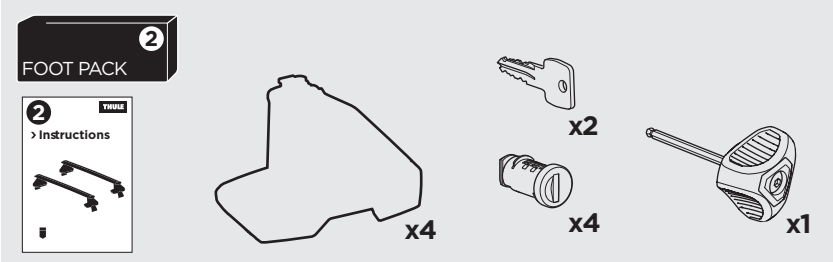

1

Kit 5009

VOLKSWAGEN Golf (Mk. V), 3/5-dr Hatchback, 04-07

VOLKSWAGEN Golf (Mk. VI), 3/5-dr Hatchback, 08-12 / *10-14

*North America

ISO 11154-E

THULE WingBar Evo	THULE WingBar Edge	THULE WingBar	THULE SquareBar	Evo X (scale)	Edge X (scale)
VOLKSWAGEN Golf (Mk. V), 3/5-dr, 04-07, VOLKSWAGEN Golf (Mk. VI), 3/5-dr, 08-12 / *10-14				42	M

THULE ProBar	THULE SlideBar	X (mm/inch)		
VOLKSWAGEN Golf (Mk. V), 3/5-dr, 04-07, VOLKSWAGEN Golf (Mk. VI), 3/5-dr, 08-12 / *10-14		1071 / 42 1/4"		

THULE WingBar Evo	THULE WingBar Edge	THULE WingBar	THULE SquareBar	Evo Y (scale)	Edge Y (scale)
VOLKSWAGEN Golf (Mk. V), 3/5-dr, 04-07, VOLKSWAGEN Golf (Mk. VI), 3/5-dr, 08-12 / *10-14				33	M

THULE ProBar	THULE SlideBar	Y (mm/inch)		
VOLKSWAGEN Golf (Mk. V), 3/5-dr, 04-07, VOLKSWAGEN Golf (Mk. VI), 3/5-dr, 08-12 / *10-14		981 / 38 5/8"		

W (mm/inch)	Z (mm/inch)
715 / 28 1/8"	210 / 8 1/4"