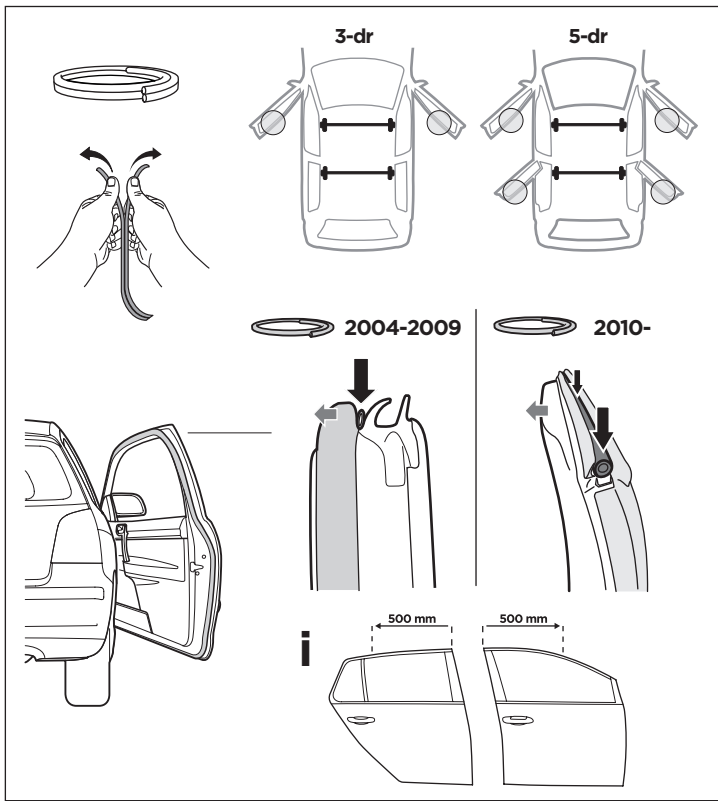

THULE WingBar Evo	THULE WingBar Edge	THULE WingBar	THULE SquareBar	Evo X (scale)	Edge X (scale)
VOLKSWAGEN Golf (Mk. V), 3/5-dr, 04-07, VOLKSWAGEN Golf (Mk. VI), 3/5-dr, 08-12 / *10-14				42	M

THULE ProBar	THULE SlideBar	X (mm/inch)		
VOLKSWAGEN Golf (Mk. V), 3/5-dr, 04-07, VOLKSWAGEN Golf (Mk. VI), 3/5-dr, 08-12 / *10-14		1071 / 42 1/4"		

THULE WingBar Evo	THULE WingBar Edge	THULE WingBar	THULE SquareBar	Evo Y (scale)	Edge Y (scale)
VOLKSWAGEN Golf (Mk. V), 3/5-dr, 04-07, VOLKSWAGEN Golf (Mk. VI), 3/5-dr, 08-12 / *10-14				33	M

THULE ProBar	THULE SlideBar	Y (mm/inch)		
VOLKSWAGEN Golf (Mk. V), 3/5-dr, 04-07, VOLKSWAGEN Golf (Mk. VI), 3/5-dr, 08-12 / *10-14		981 / 38 5/8"