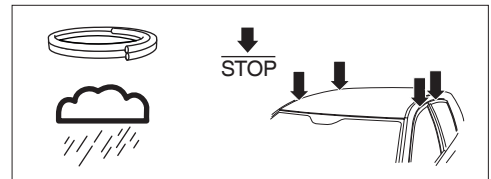

1

Kit 5009

VOLKSWAGEN Golf (Mk. V), 3/5-dr Hatchback, 04-07

VOLKSWAGEN Golf (Mk. VI), 3/5-dr Hatchback, 08-12 / *10-14

*North America

ISO 11154-E

THULE WingBar Evo	THULE WingBar Edge	THULE WingBar	THULE SquareBar	Evo X (scale)	Edge X (scale)
VOLKSWAGEN Golf (Mk. V), 3/5-dr, 04-07, VOLKSWAGEN Golf (Mk. VI), 3/5-dr, 08-12 / *10-14				42	M

THULE ProBar	THULE SlideBar	X (mm/inch)		
VOLKSWAGEN Golf (Mk. V), 3/5-dr, 04-07, VOLKSWAGEN Golf (Mk. VI), 3/5-dr, 08-12 / *10-14		1071 / 42 1/4"		

THULE WingBar Evo	THULE WingBar Edge	THULE WingBar	THULE SquareBar	Evo Y (scale)	Edge Y (scale)
VOLKSWAGEN Golf (Mk. V), 3/5-dr, 04-07, VOLKSWAGEN Golf (Mk. VI), 3/5-dr, 08-12 / *10-14				33	M