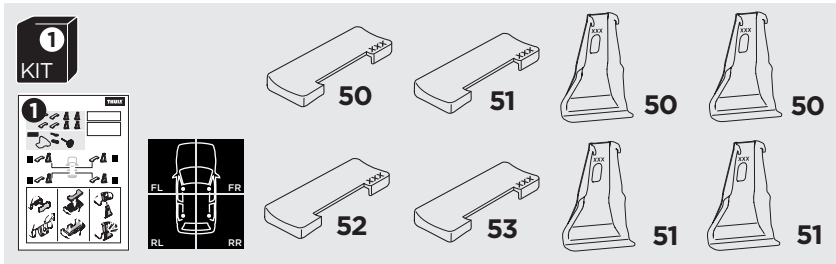

1

Kit 5002

MAZDA 3, 4-dr Sedan, 14-
MAZDA 3, 5-dr Hatchback, 14-

ISO 11154-E

THULE WingBar Evo	THULE WingBar Edge	THULE WingBar	THULE SquareBar	Evo X (scale)	Edge X (scale)
MAZDA 3, 4-dr Sedan, 14-				46,5	D
MAZDA 3, 5-dr Hatchback, 14-				47	C

THULE ProBar	THULE SlideBar	X (mm/inch)
MAZDA 3, 4-dr Sedan, 14-		1116 mm / 43 7/8"
MAZDA 3, 5-dr Hatchback, 14-		1121 mm / 44"

THULE WingBar Evo	THULE WingBar Edge	THULE WingBar	THULE SquareBar	Evo Y (scale)	Edge Y (scale)
MAZDA 3, 4-dr Sedan, 14-				41,5	N
MAZDA 3, 5-dr Hatchback, 14-				41,5	N

THULE ProBar	THULE SlideBar	Y (mm/inch)
MAZDA 3, 4-dr Sedan, 14-		1066 mm / 42"
MAZDA 3, 5-dr Hatchback, 14-		1066 mm / 41 7/8"

	W (mm/inch)	Z (mm/inch)
MAZDA 3, 4-dr Sedan, 14-	725 mm / 28 1/2"	200 mm / 7 7/8"
MAZDA 3, 5-dr Hatchback, 14-	735 mm / 28 7/8"	200 mm / 7 7/8"