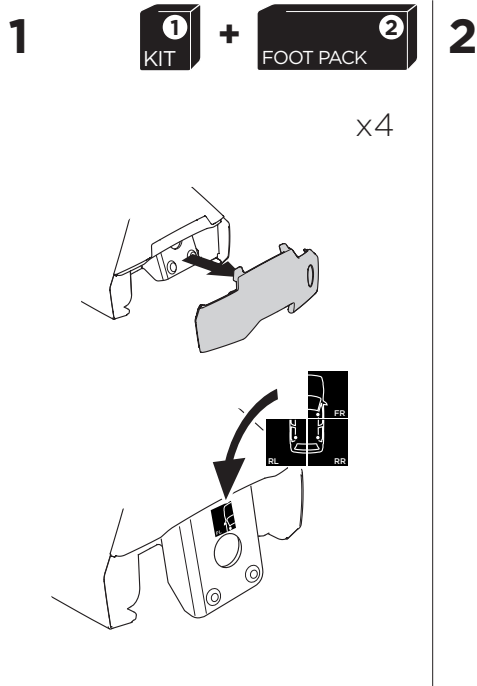

1

Kit 5002

MAZDA 3, 4-dr Sedan, 14-
MAZDA 3, 5-dr Hatchback, 14-

ISO 11154-E

THULE WingBar Evo	THULE WingBar Edge	THULE WingBar	THULE SquareBar	Evo X (scale)	Edge X (scale)
MAZDA 3, 4-dr Sedan, 14-				46,5	D
MAZDA 3, 5-dr Hatchback, 14-				47	C

THULE ProBar	THULE SlideBar	X (mm/inch)
MAZDA 3, 4-dr Sedan, 14-		1116 mm / 43 7/8"
MAZDA 3, 5-dr Hatchback, 14-		1121 mm / 44"

THULE WingBar Evo	THULE WingBar Edge	THULE WingBar	THULE SquareBar	Evo Y (scale)	Edge Y (scale)
MAZDA 3, 4-dr Sedan, 14-				41,5	N
MAZDA 3, 5-dr Hatchback, 14-				41,5	N

THULE ProBar	THULE SlideBar	Y (mm/inch)
MAZDA 3, 4-dr Sedan, 14-		1066 mm / 42"
MAZDA 3, 5-dr Hatchback, 14-		1066 mm / 41 7/8"

	W (mm/inch)	Z (mm/inch)
MAZDA 3, 4-dr Sedan, 14-	725 mm / 28 1/2"	200 mm / 7 7/8"
MAZDA 3, 5-dr Hatchback, 14-	735 mm / 28 7/8"	200 mm / 7 7/8"