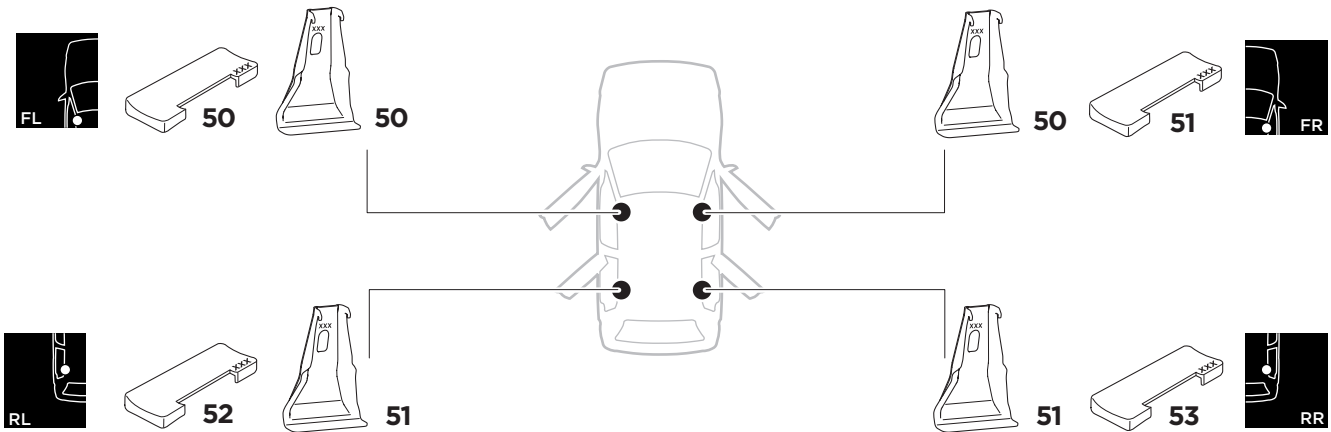

1

Kit 5002

MAZDA 3, 4-dr Sedan, 14-
MAZDA 3, 5-dr Hatchback, 14-

ISO 11154-E

THULE WingBar Evo	THULE WingBar Edge	THULE WingBar	THULE SquareBar	Evo X (scale)	Edge X (scale)
MAZDA 3, 4-dr Sedan, 14-				46,5	D
MAZDA 3, 5-dr Hatchback, 14-				47	C

THULE ProBar	THULE SlideBar	X (mm/inch)
MAZDA 3, 4-dr Sedan, 14-		1116 mm / 43 7/8"
MAZDA 3, 5-dr Hatchback, 14-		1121 mm / 44"

THULE WingBar Evo	THULE WingBar Edge	THULE WingBar	THULE SquareBar	Evo Y (scale)	Edge Y (scale)
MAZDA 3, 4-dr Sedan, 14-				41,5	N
MAZDA 3, 5-dr Hatchback, 14-				41,5	N

THULE ProBar	THULE SlideBar	Y (mm/inch)
MAZDA 3, 4-dr Sedan, 14-		1066 mm / 42"
MAZDA 3, 5-dr Hatchback, 14-		1066 mm / 41 7/8"

	W (mm/inch)	Z (mm/inch)
MAZDA 3, 4-dr Sedan, 14-	725 mm / 28 1/2"	200 mm / 7 7/8"
MAZDA 3, 5-dr Hatchback, 14-	735 mm / 28 7/8"	200 mm / 7 7/8"