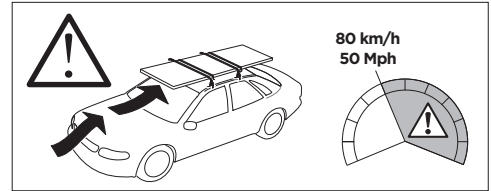

1

Kit 5002

MAZDA 3, 4-dr Sedan, 14-
MAZDA 3, 5-dr Hatchback, 14-

ISO 11154-E