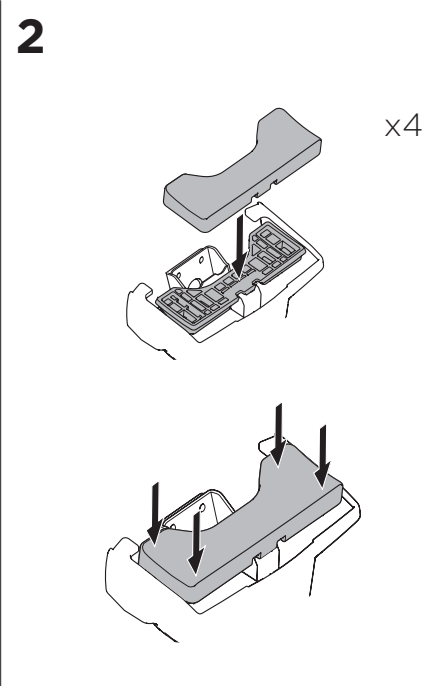

1

Kit 5002

MAZDA 3, 4-dr Sedan, 14-
MAZDA 3, 5-dr Hatchback, 14-

ISO 11154-E

THULE WingBar Evo	THULE WingBar Edge	THULE WingBar	THULE SquareBar	Evo X (scale)	Edge X (scale)
MAZDA 3, 4-dr Sedan, 14-				46,5	D
MAZDA 3, 5-dr Hatchback, 14-				47	C

THULE ProBar	THULE SlideBar	X (mm/inch)
MAZDA 3, 4-dr Sedan, 14-		1116 mm / 43 7/8"
MAZDA 3, 5-dr Hatchback, 14-		1121 mm / 44"

THULE WingBar Evo	THULE WingBar Edge	THULE WingBar	THULE SquareBar	Evo Y (scale)	Edge Y (scale)
MAZDA 3, 4-dr Sedan, 14-				41,5	N
MAZDA 3, 5-dr Hatchback, 14-				41,5	N

THULE ProBar	THULE SlideBar	Y (mm/inch)
MAZDA 3, 4-dr Sedan, 14-		1066 mm / 42"
MAZDA 3, 5-dr Hatchback, 14-		1066 mm / 41 7/8"

	W (mm/inch)	Z (mm/inch)
MAZDA 3, 4-dr Sedan, 14-	725 mm / 28 1/2"	200 mm / 7 7/8"
MAZDA 3, 5-dr Hatchback, 14-	735 mm / 28 7/8"	200 mm / 7 7/8"