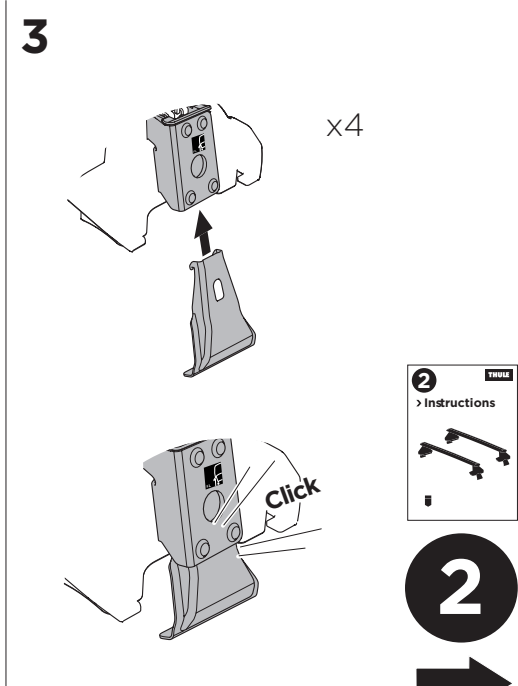

1

Kit 5002

MAZDA 3, 4-dr Sedan, 14-
MAZDA 3, 5-dr Hatchback, 14-

ISO 11154-E

THULE WingBar Evo	THULE WingBar Edge	THULE WingBar	THULE SquareBar	Evo X (scale)	Edge X (scale)
MAZDA 3, 4-dr Sedan, 14-				46,5	D
MAZDA 3, 5-dr Hatchback, 14-				47	C

THULE ProBar	THULE SlideBar	X (mm/inch)
MAZDA 3, 4-dr Sedan, 14-		1116 mm / 43 7/8"
MAZDA 3, 5-dr Hatchback, 14-		1121 mm / 44"

THULE WingBar Evo	THULE WingBar Edge	THULE WingBar	THULE SquareBar	Evo Y (scale)	Edge Y (scale)
MAZDA 3, 4-dr Sedan, 14-				41,5	N
MAZDA 3, 5-dr Hatchback, 14-				41,5	N