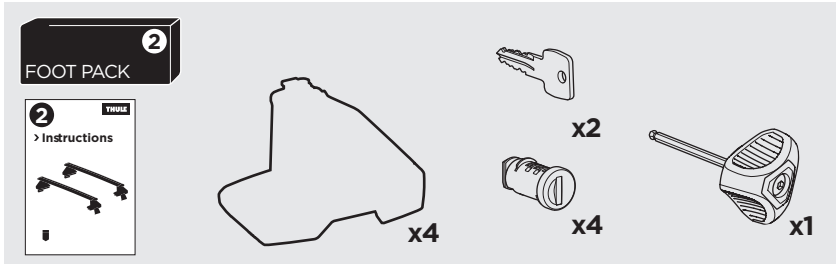

1

Kit 5002

MAZDA 3, 4-dr Sedan, 14-
MAZDA 3, 5-dr Hatchback, 14-

ISO 11154-E

THULE WingBar Evo	THULE WingBar Edge	THULE WingBar	THULE SquareBar	Evo X (scale)	Edge X (scale)
MAZDA 3, 4-dr Sedan, 14-				46,5	D
MAZDA 3, 5-dr Hatchback, 14-				47	C

THULE ProBar	THULE SlideBar	X (mm/inch)
MAZDA 3, 4-dr Sedan, 14-		1116 mm / 43 7/8"
MAZDA 3, 5-dr Hatchback, 14-		1121 mm / 44"

THULE WingBar Evo	THULE WingBar Edge	THULE WingBar	THULE SquareBar	Evo Y (scale)	Edge Y (scale)
MAZDA 3, 4-dr Sedan, 14-				41,5	N
MAZDA 3, 5-dr Hatchback, 14-				41,5	N

THULE ProBar	THULE SlideBar	Y (mm/inch)
MAZDA 3, 4-dr Sedan, 14-		1066 mm / 42"
MAZDA 3, 5-dr Hatchback, 14-		1066 mm / 41 7/8"

	W (mm/inch)	Z (mm/inch)
MAZDA 3, 4-dr Sedan, 14-	725 mm / 28 1/2"	200 mm / 7 7/8"
MAZDA 3, 5-dr Hatchback, 14-	735 mm / 28 7/8"	200 mm / 7 7/8"