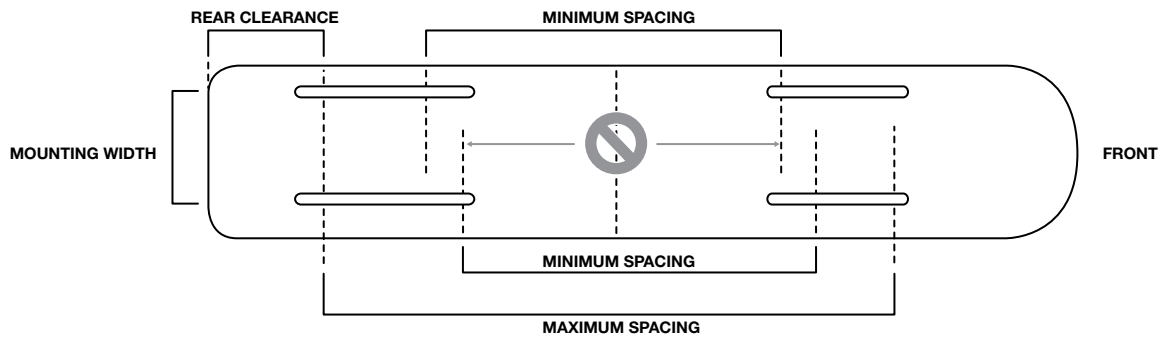

## BOX MOUNTING DIMENSIONS

Model	Name	Minimum Spacing	Maximum Spacing	Mounting Width	Rear Clearance	Mounting Points
611	Boxter	23 5/8"	37"	21 3/4"	19"	Variable Slot
689USXT	Spirit 1600	23 5/8"	39"	21 1/2"	24"	Variable Slot
688XT	Atlantis 2100	23 5/8"	37 1/2"	26 7/8"	26"	Variable Slot
687XT	Atlantis 1800	23 5/8"	37"	26 1/2"	20 1/2"	Variable Slot
686XT	Atlantis 1600	23 5/8"	35 1/2"	26 1/2"	17"	Variable Slot
685XT	Atlantis 1200	23 5/8"	36 3/4"	16 3/4"	20 1/2"	Variable Slot
605	Ascent 1700	23 5/8"	37"	19 1/8"	26"	Variable Slot
604	Ascent 1600	23 5/8"	35 5/8"	17 1/2"	16"	Variable Slot
603	Ascent 1500	23 5/8"	33 1/2"	21 5/8"	15"	Variable Slot
602	Ascent 1100	23 5/8"	37 1/2"	14 1/2"	24"	Variable Slot

Model	Name	Minimum Spacing	Maximum Spacing	Mounting Width	Rear Clearance	Mounting Points
669ES	Mountaineer ES	23 5/8"	34"	20"	26"	Fixed Holes – 5
668ES	Frontier ES	23 5/8"	32 7/8"	13 3/4"	25"	Fixed Holes – 5
667ES	Excursion ES	23 5/8"	31"	24 1/8"	8"	Fixed Holes – 4
682	Sidekick	23 5/8"	32 1/16"	14 3/8"	7 1/2"	Fixed Holes – 4