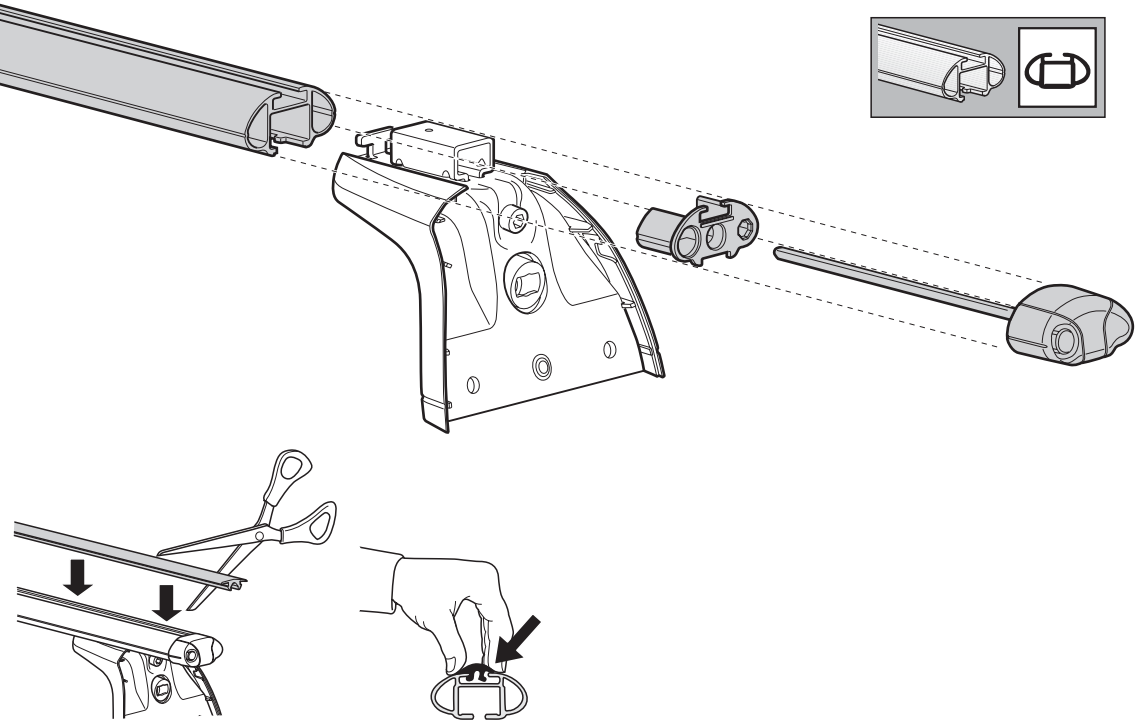

## RAPID FIXPOINT XT

**3028**  
133028

[ROOF RACKS](#)

# Follow me...

**1**

3

12 mm

x 8

x 1 5mm

6 Nm

**4**