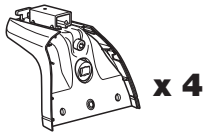

## RAPID FIXPOINT XT

**3028**  
133028

[ROOF RACKS](#)

# Follow me...

**1**

3

12 mm

x 8

x 1 5mm

6 Nm

**4**