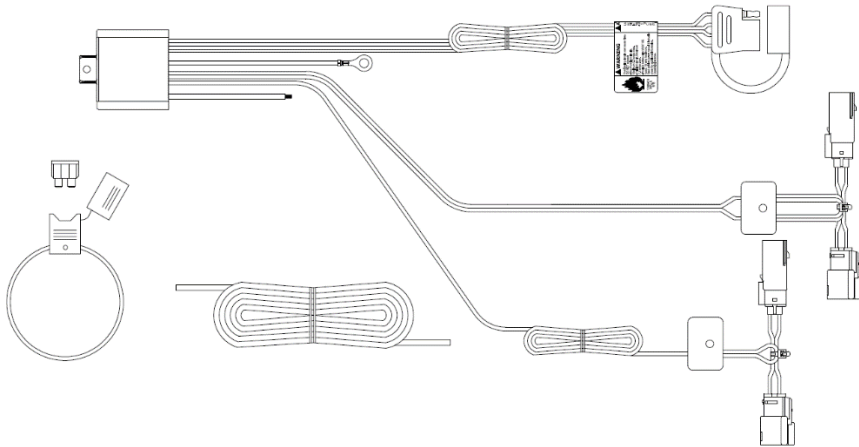

P/N	DESCRIPTION	UPC
118764	T-One Connector Assembly w/Upgraded Circuit Protected ModuLite® HD Module	016118151176

BRAND:	Tekonsha
PACKAGING:	Litho Carton
DIMENSIONS (In.):	5 x 3.72 x 1.5
MASTER QTY:	3
CTRY OF ORIGIN:	Mexico
TARIFF:	8544.30
SCHEDULE B:	8544.30.0000

APPLICATION	FOOTNOTES	NO DRILL	INST TIME	ELEC CODE	WIRE POS
2018 GMC Terrain, Without Relay Provisions (Class III/IV Max-Frame Receiver - PN: 76419)	BN,CH	No	45	A,E	SUV1,2

CODE	FOOTNOTE
A	2 wire system.
E	ModuLite® required.
BN	Exterior mounted plug on some or all models. May require an aftermarket electrical mounting box or bracket. (Sold separately)
CH	T-One is equipped with circuit protected ModuLite® module.