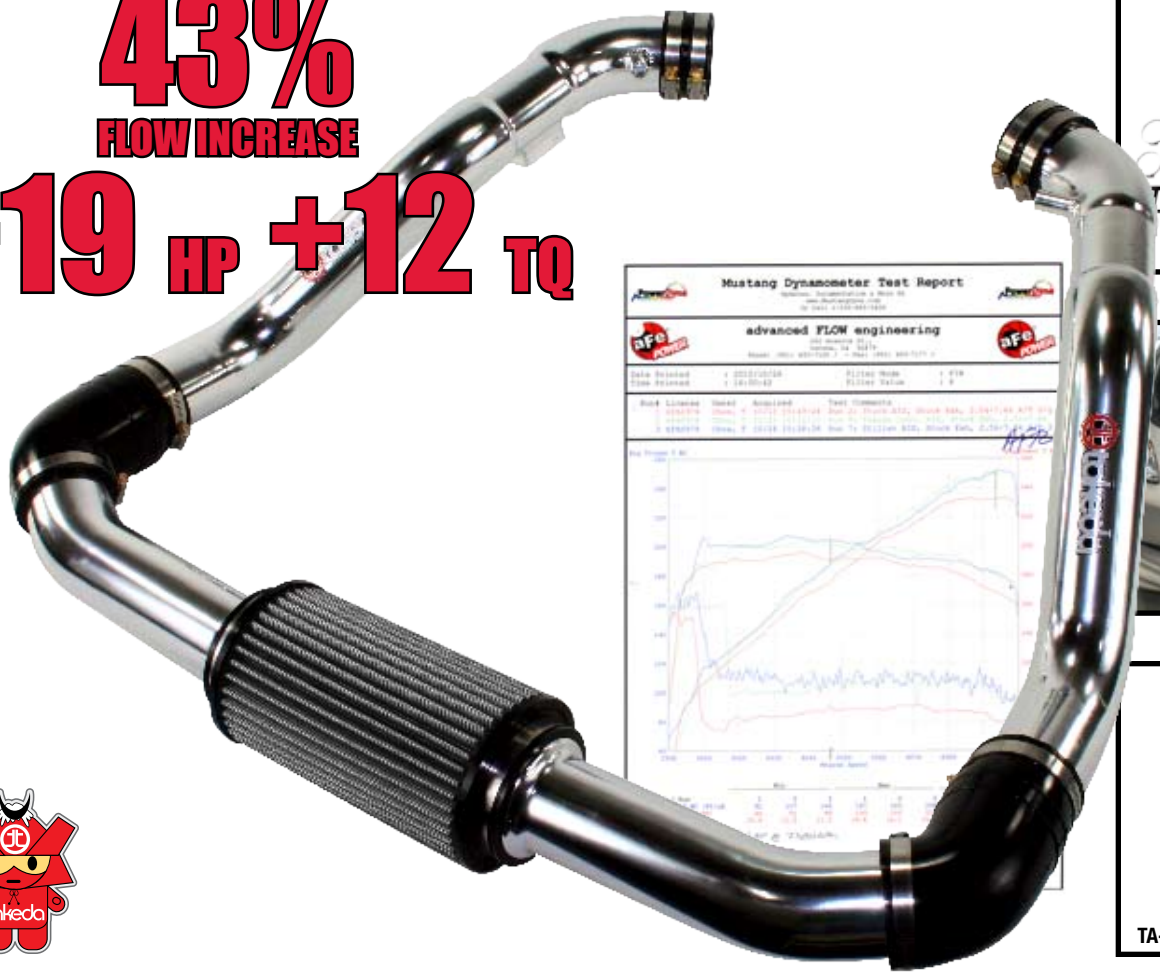

ENGINEERED ADRENALINE

2008-2011 INFINITI G37 V6-3.7L

43%
FLOW INCREASE
+19 HP +12 TQ

TYPE	P/N	L x W x H	WEIGHT	UPC	MSRP	MAP	FILTER	PRE-FILTER
POLISHED FINISH	TA-3016P	30" x 14" x 10"	10 lbs.	802959520611			TF-9015D	N/A
BLACK SPLASH SHIELD	TA-3016S*	6" x 6" x 12"	3 lbs.	802959520635			N/A	N/A
2007-2008	Infiniti	G35 SEDAN	V6-3.5L	Takeda Attack Air Intake System				
2008-2011		G37 COUPE	V6-3.7L					
2009-2011		G37 SEDAN						