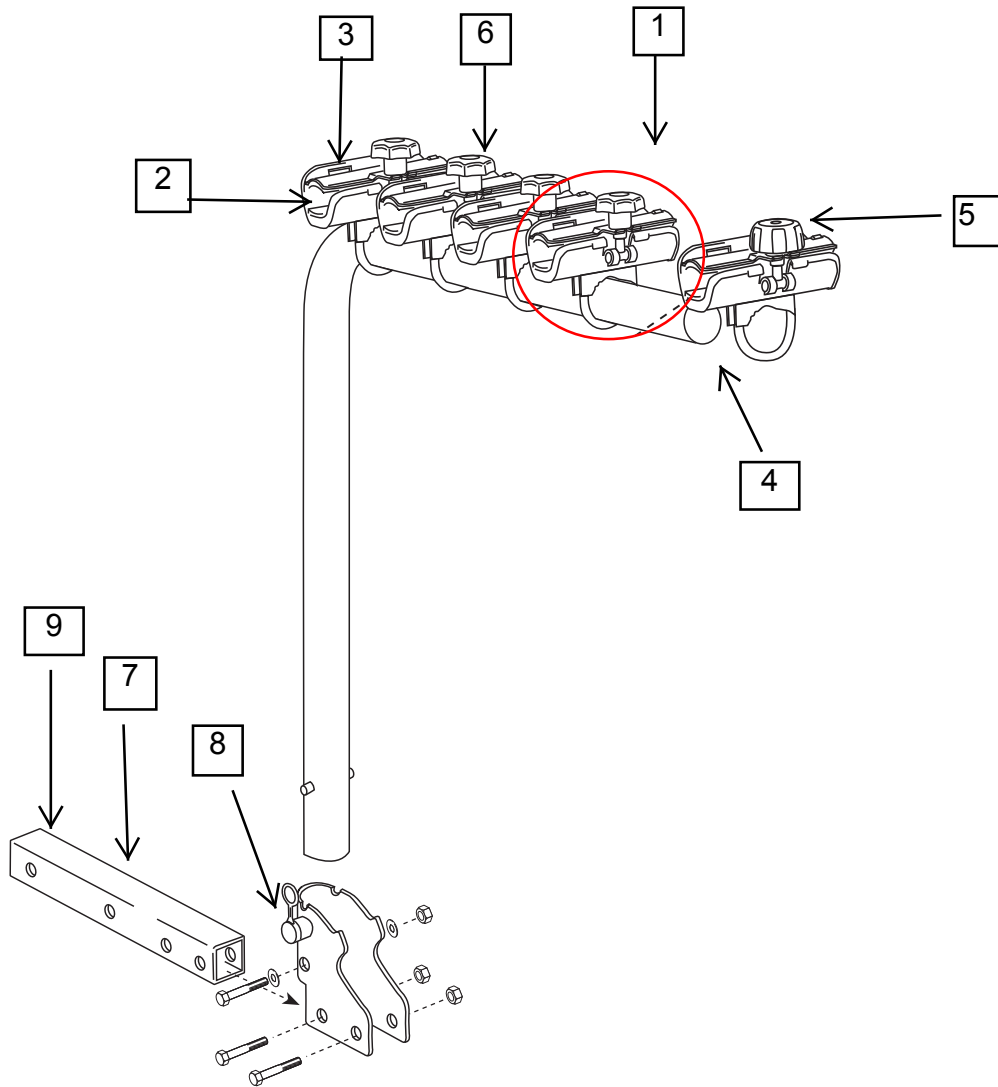

Bike Racks

- 1- 64860 XP Cradle, includes top plate, vinyls & knob
- 2- P160 XP Top & Bottom Vinyl (*black only*)
- 3- P161 XP Top Plate with Vinyl
P162 Strap and Clip (XP Tether Kit)
- 4- P243 XP END CAP 5 BIKE
P1009 XP Locking Knob w/ 3/8" threaded hole Pre 2009
- 5- P1040 XP Locking Knob for 2009 XP with Non Textured Powder Coat
64008 2 Pack P1040
- 6- P1041 XP and Original Knob for 2009 XP with Non Textured Powder Coat
- 7- P129T 2" Receiver Bar & 5/8" threaded Pin (64910/64940)
64008 2 Pack P1040
- 8- Folding Pin/clip
- 9- Threaded Hitch Pin