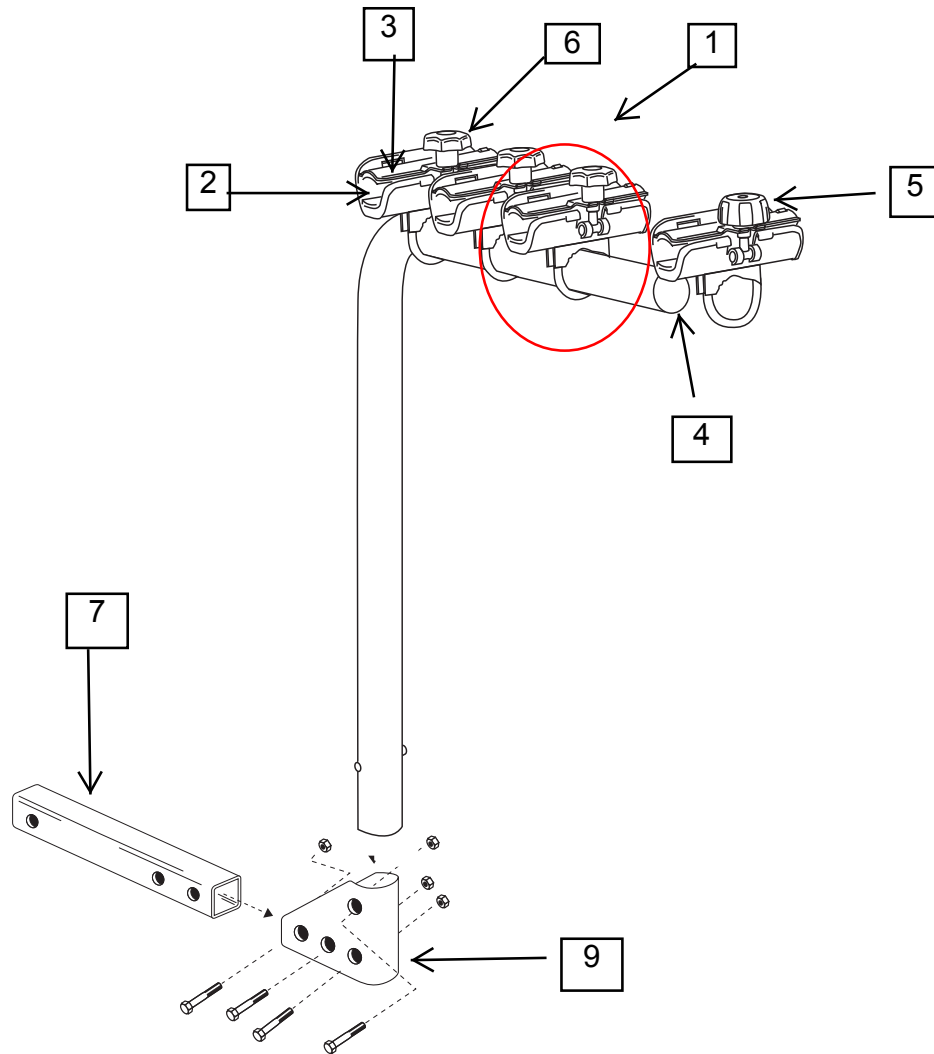

Bike Racks

- 1- 64860 XP Cradle, includes top plate, vinyls & knob
- 2- P160 XP Top & Bottom Vinyl (*black only*)
- 3- P161 XP Top Plate with Vinyl
P162 Strap and Clip (XP Tether Kit)
- 4- P242 XP END CAP 4 BIKE
P1009 XP Locking Knob w/ 3/8" threaded hole Pre 2009
- 5- P1040 XP Locking Knob for 2009 XP with Non Textured Powder Coat
- 6- P1041 XP and Original Knob for 2009 XP with Non Textured Powder Coat
- 7- P129T 2" Receiver Bar & 5/8" threaded Pin
- 8- 64008 2 Pack P1040 (locking knob)
- 9-