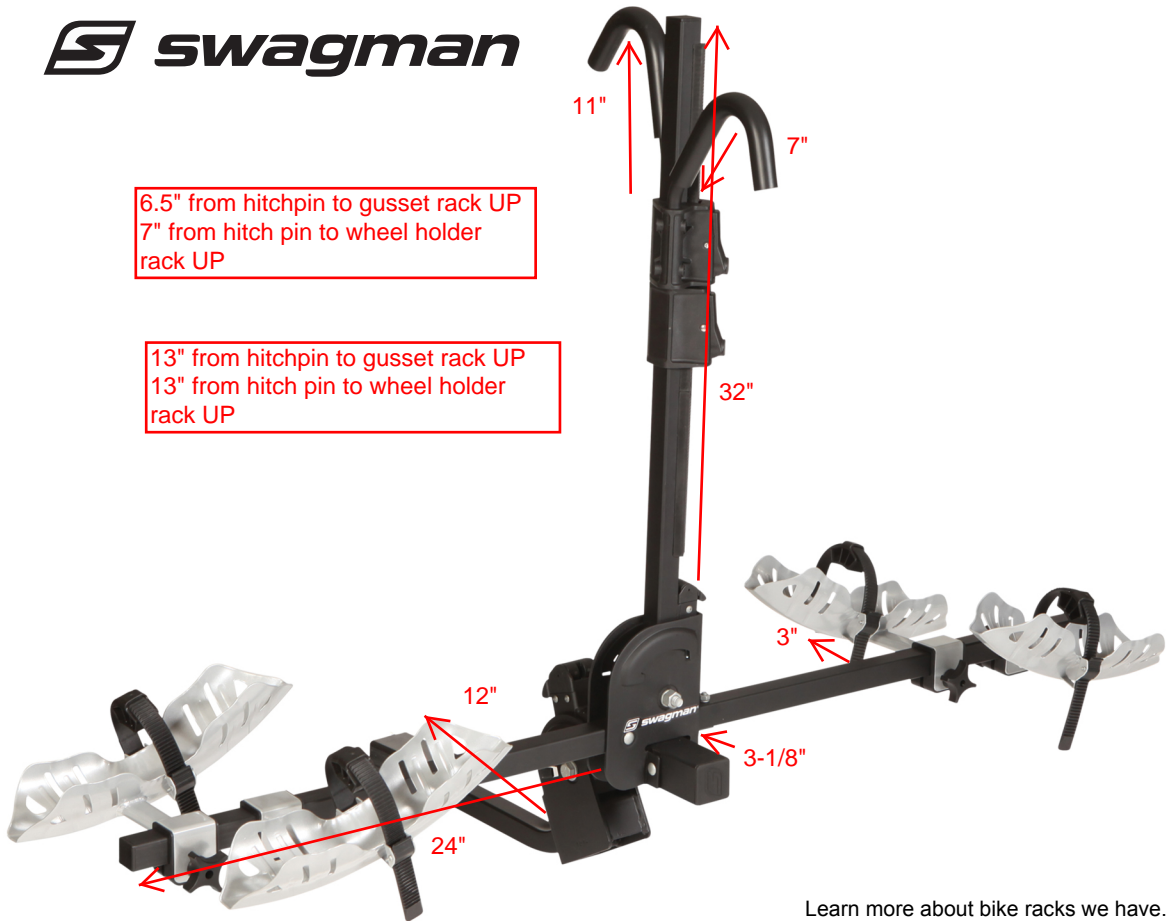

6.5" from hitchpin to gusset rack UP  
7" from hitch pin to wheel holder  
rack UP

13" from hitchpin to gusset rack UP  
13" from hitch pin to wheel holder  
rack UP

Learn more about bike racks we have.