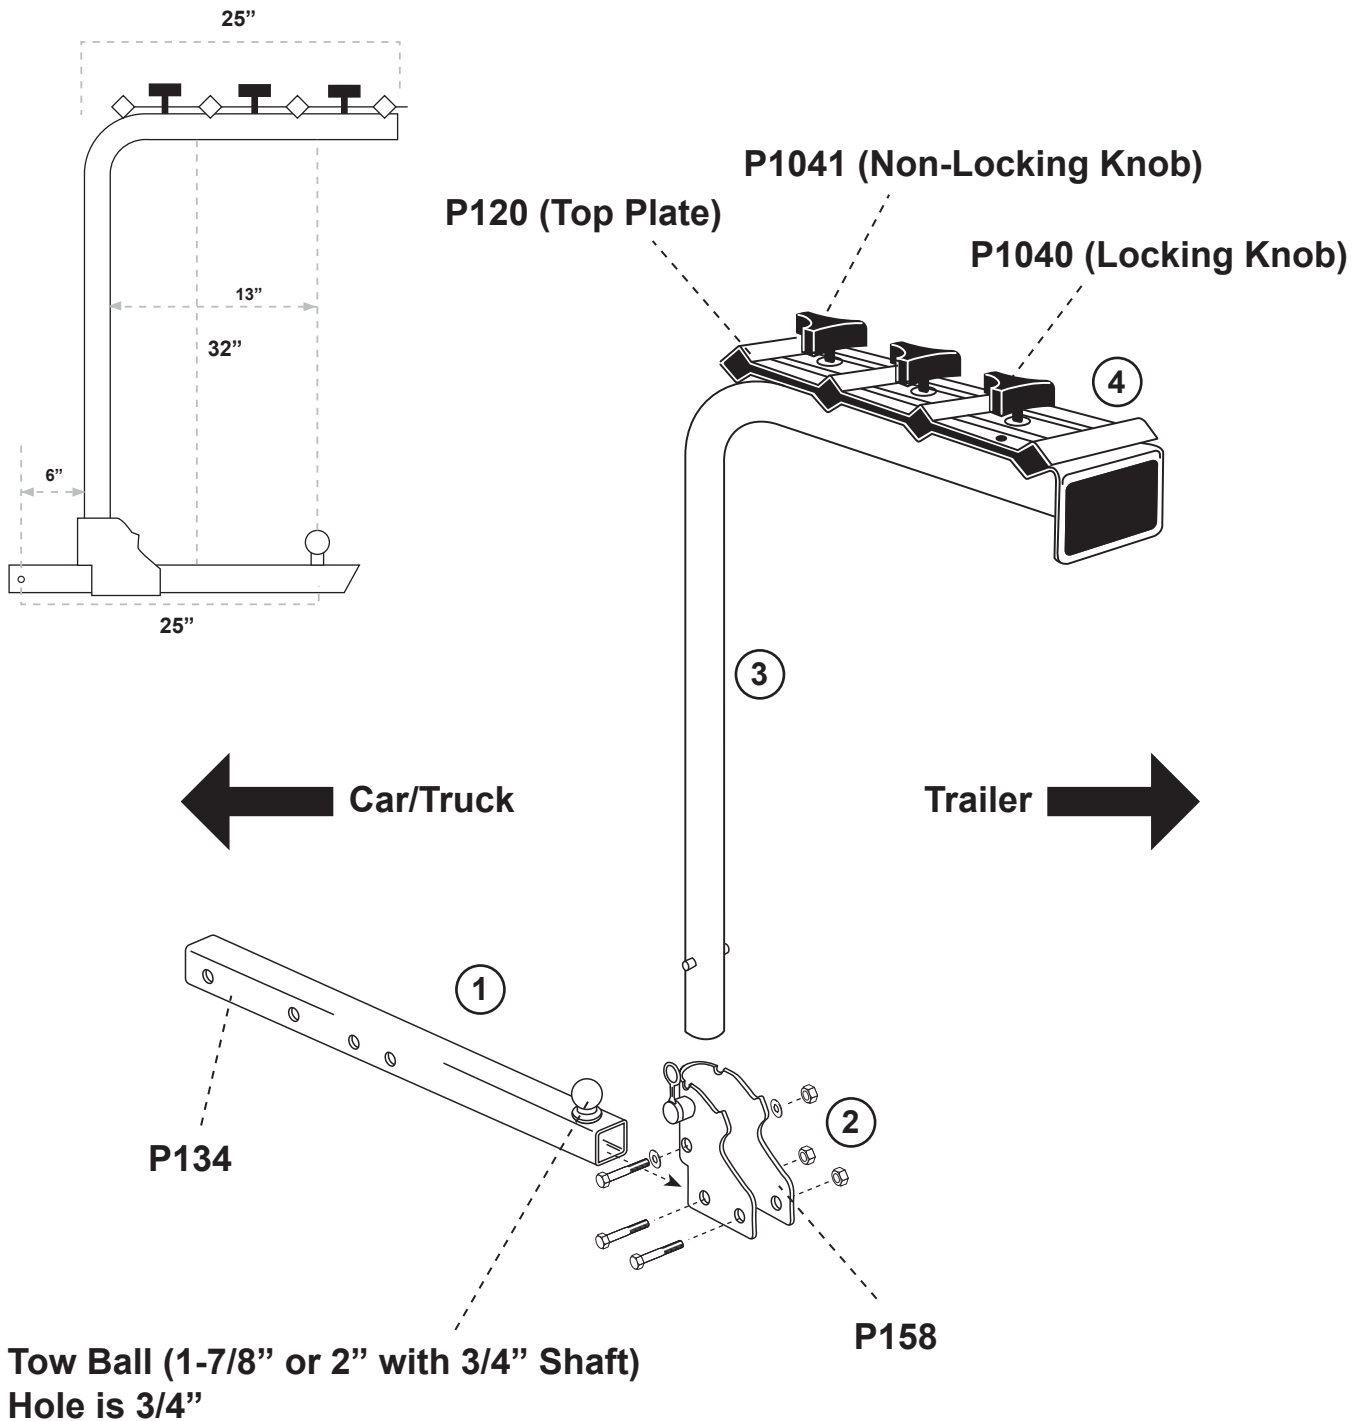

4 BIKE ORIGINAL

Fold Down 2" Receiver Towing

ITEM: 64675

Draw Bar Included

Learn more about bike racks we have.