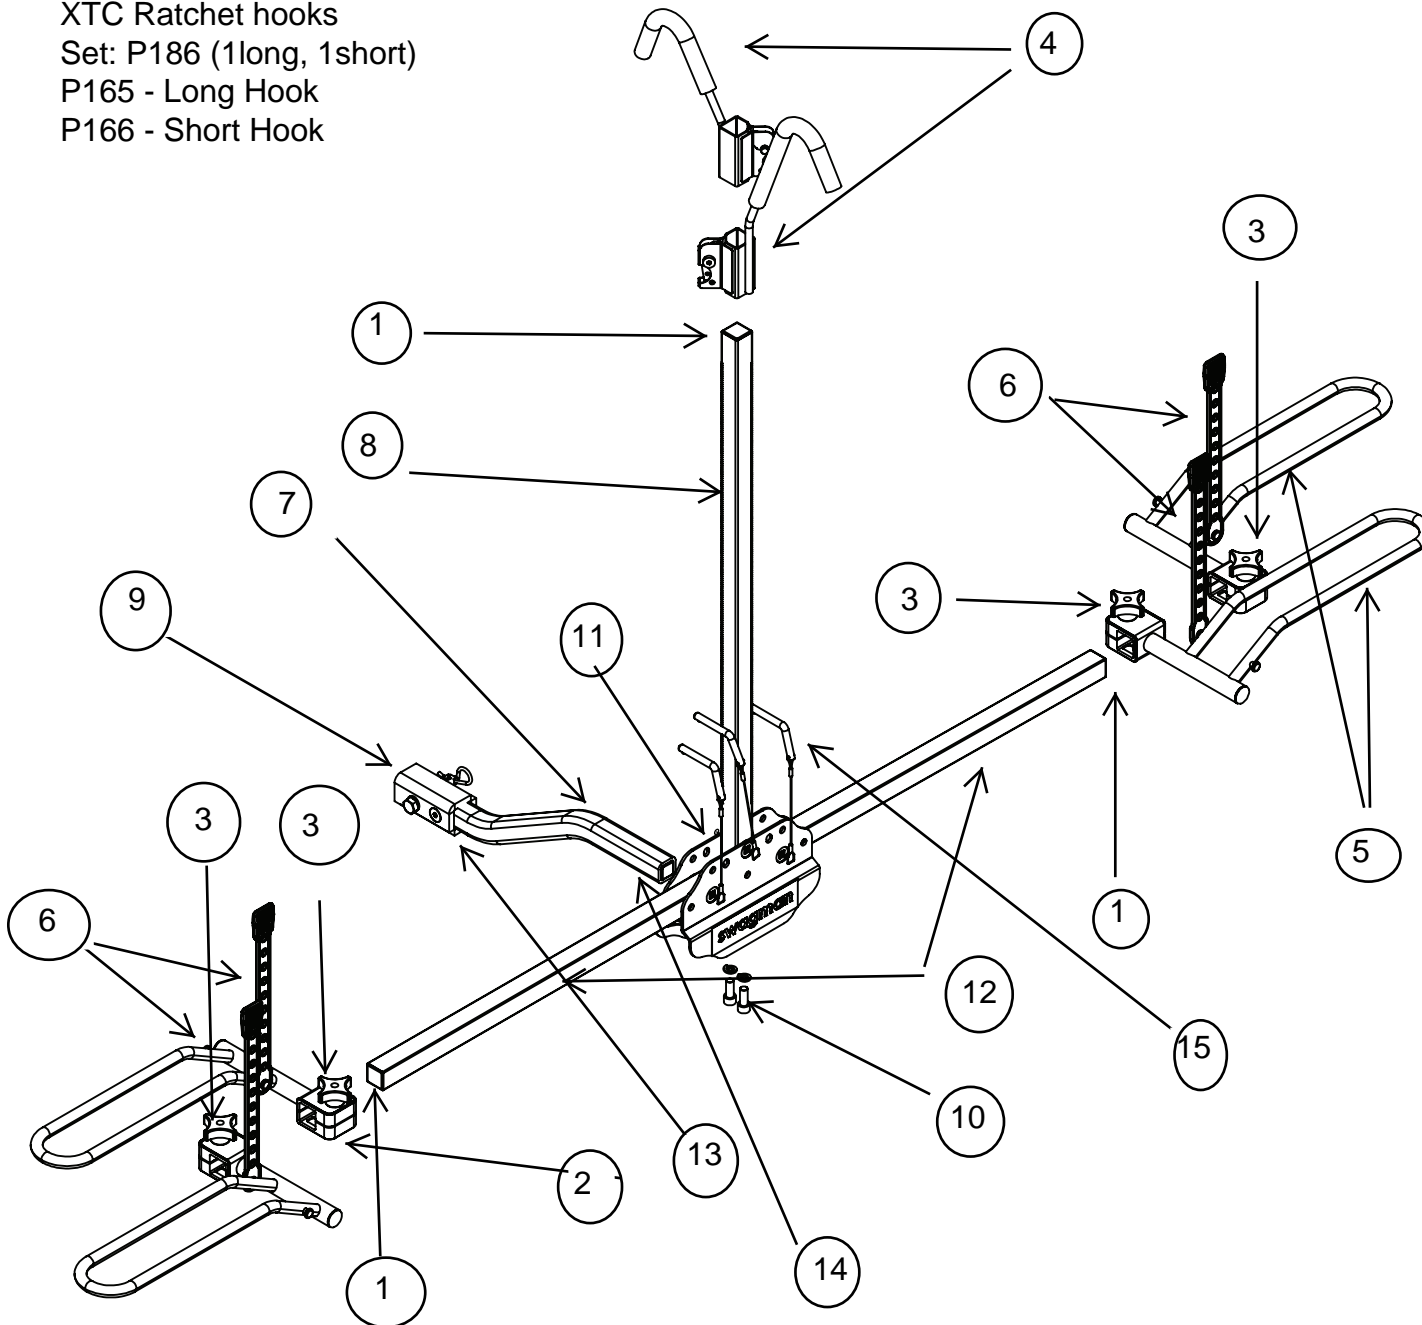

Bike Racks

XTC Ratchet hooks
 Set: P186 (1long, 1short)
 P165 - Long Hook
 P166 - Short Hook

- 1- P196 XTC End Caps
- 2 - P197 XTC Wheel Hoop Shim & Knob Kit with bolt/
Set of 4
- 3 - P198 XTC Wheel Hoop Knob & Bolt
- 4- P186 XTC Ratcheted hook set (one short, 1 long)
- 5- P318 XTC Wheel Hoop Set, incl. Knob/Bolts
- 6- P308 XTC Rubber Wheel Strap
- 7- P316 XTC 2 Bike Receiver Bar
- 8- P321 XTC Upright Ratchet Arm
- 9- P323 "L" bracket for receiver bar (fits
64670,64650)
- 10- P324 XTC Allen Bolt Set Screws 2pk
- 11- P326 XTC gusset plate
- 12- P478 Horizontal cross bar
- 13- P333 XTC2 Receiver Insert - Hitch End
- 14- P334 XTC2 Receiver Insert - Rack End
- 15- P307 Pin with tether
- 16- 5902 1/2" threaded hitch pin