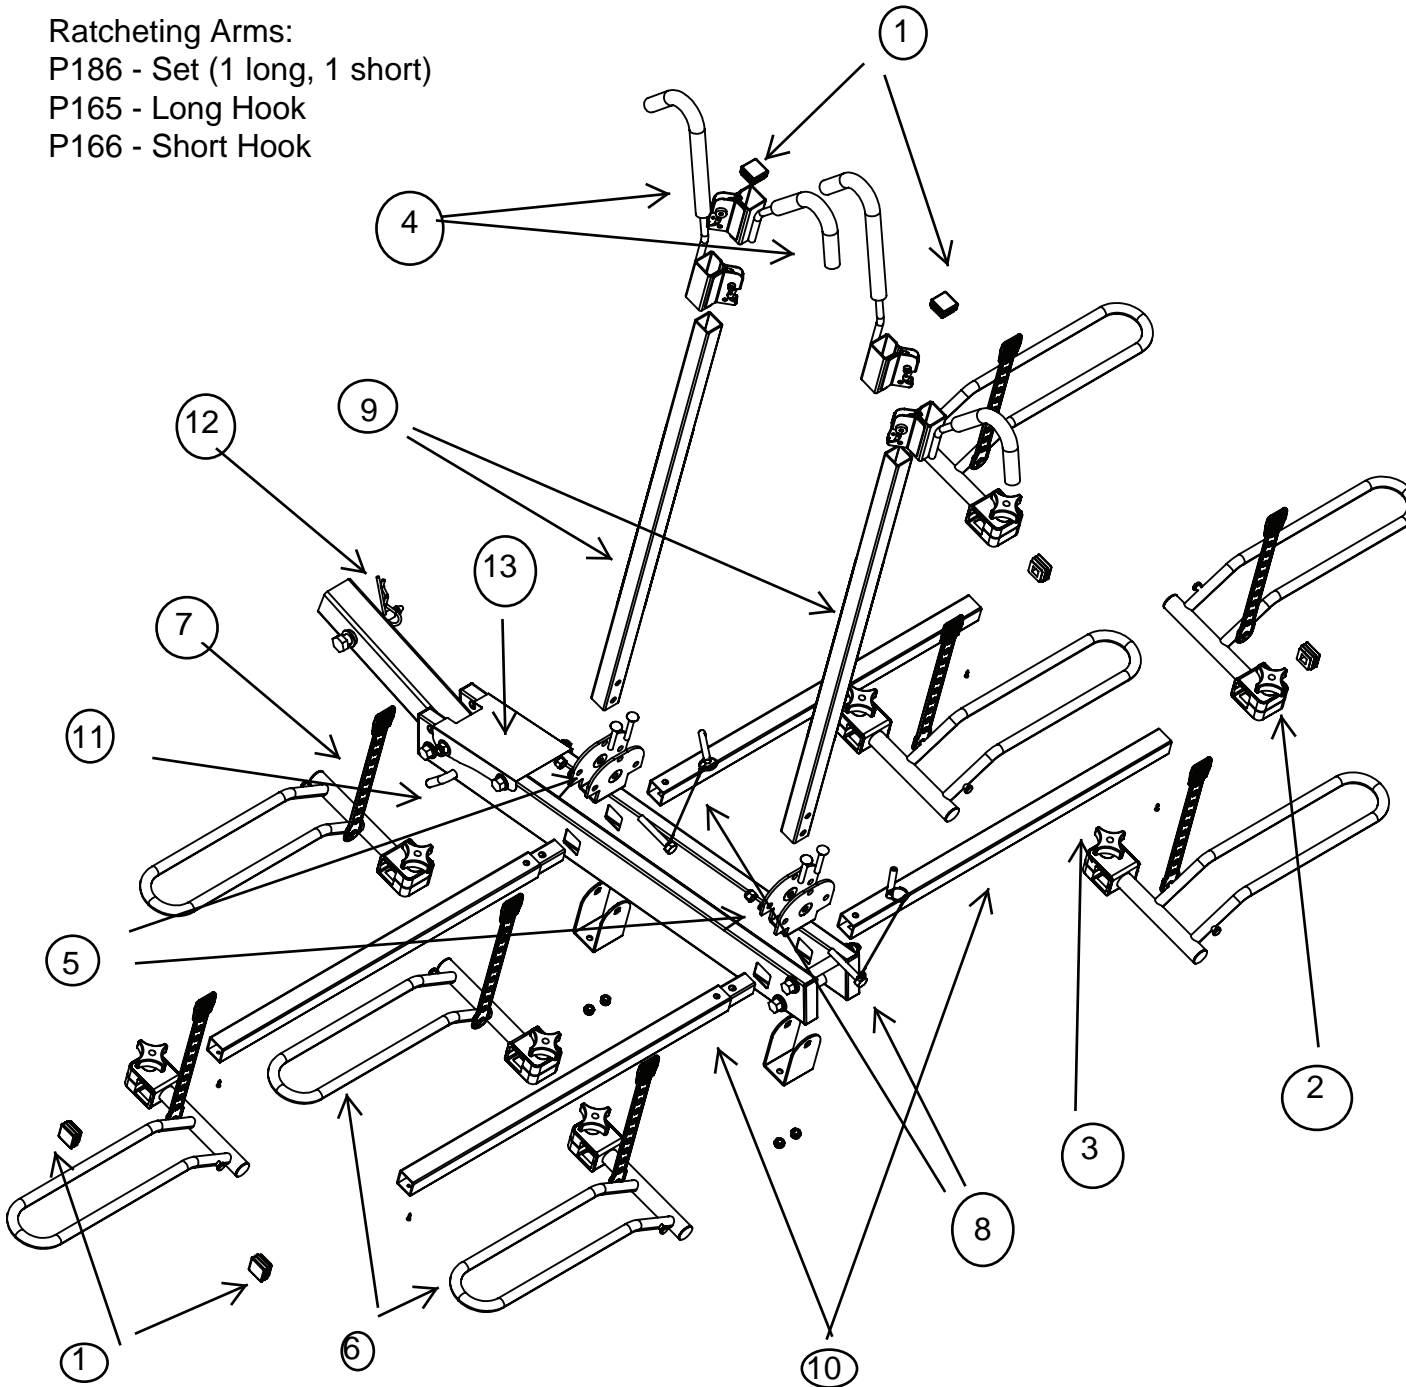

Bike Racks

Ratcheting Arms:
 P186 - Set (1 long, 1 short)
 P165 - Long Hook
 P166 - Short Hook

- 1- P196 XTC End Caps
- 2- P197 XTC Wheel Hoop Shim & Knob Kit with bolt/Set of 4
- 3- P198 XTC Wheel Hoop Knob & Bolt
- 4- P186 XTC Ratcheted hook set (one short, 1 long)
- 5- P300 XTC 4 upgrade Kit
- 6- P318 XTC Wheel Hoop Set, incl. Knob/Bolts includes 1 left, 1 right wheel holder
- 7- P308 XTC Rubber Wheel Strap
- 8- P307 XTC Ball Bearing Pin with Thether
- 9- P321 XTC Upright Ratchet Arm
- 10- P330 XTC Horizontal cross bar set
- 11- P487 XTC 1/2" Long Folding Pin
- 12 - 64030 5/8" locking hitch pin /w/cable