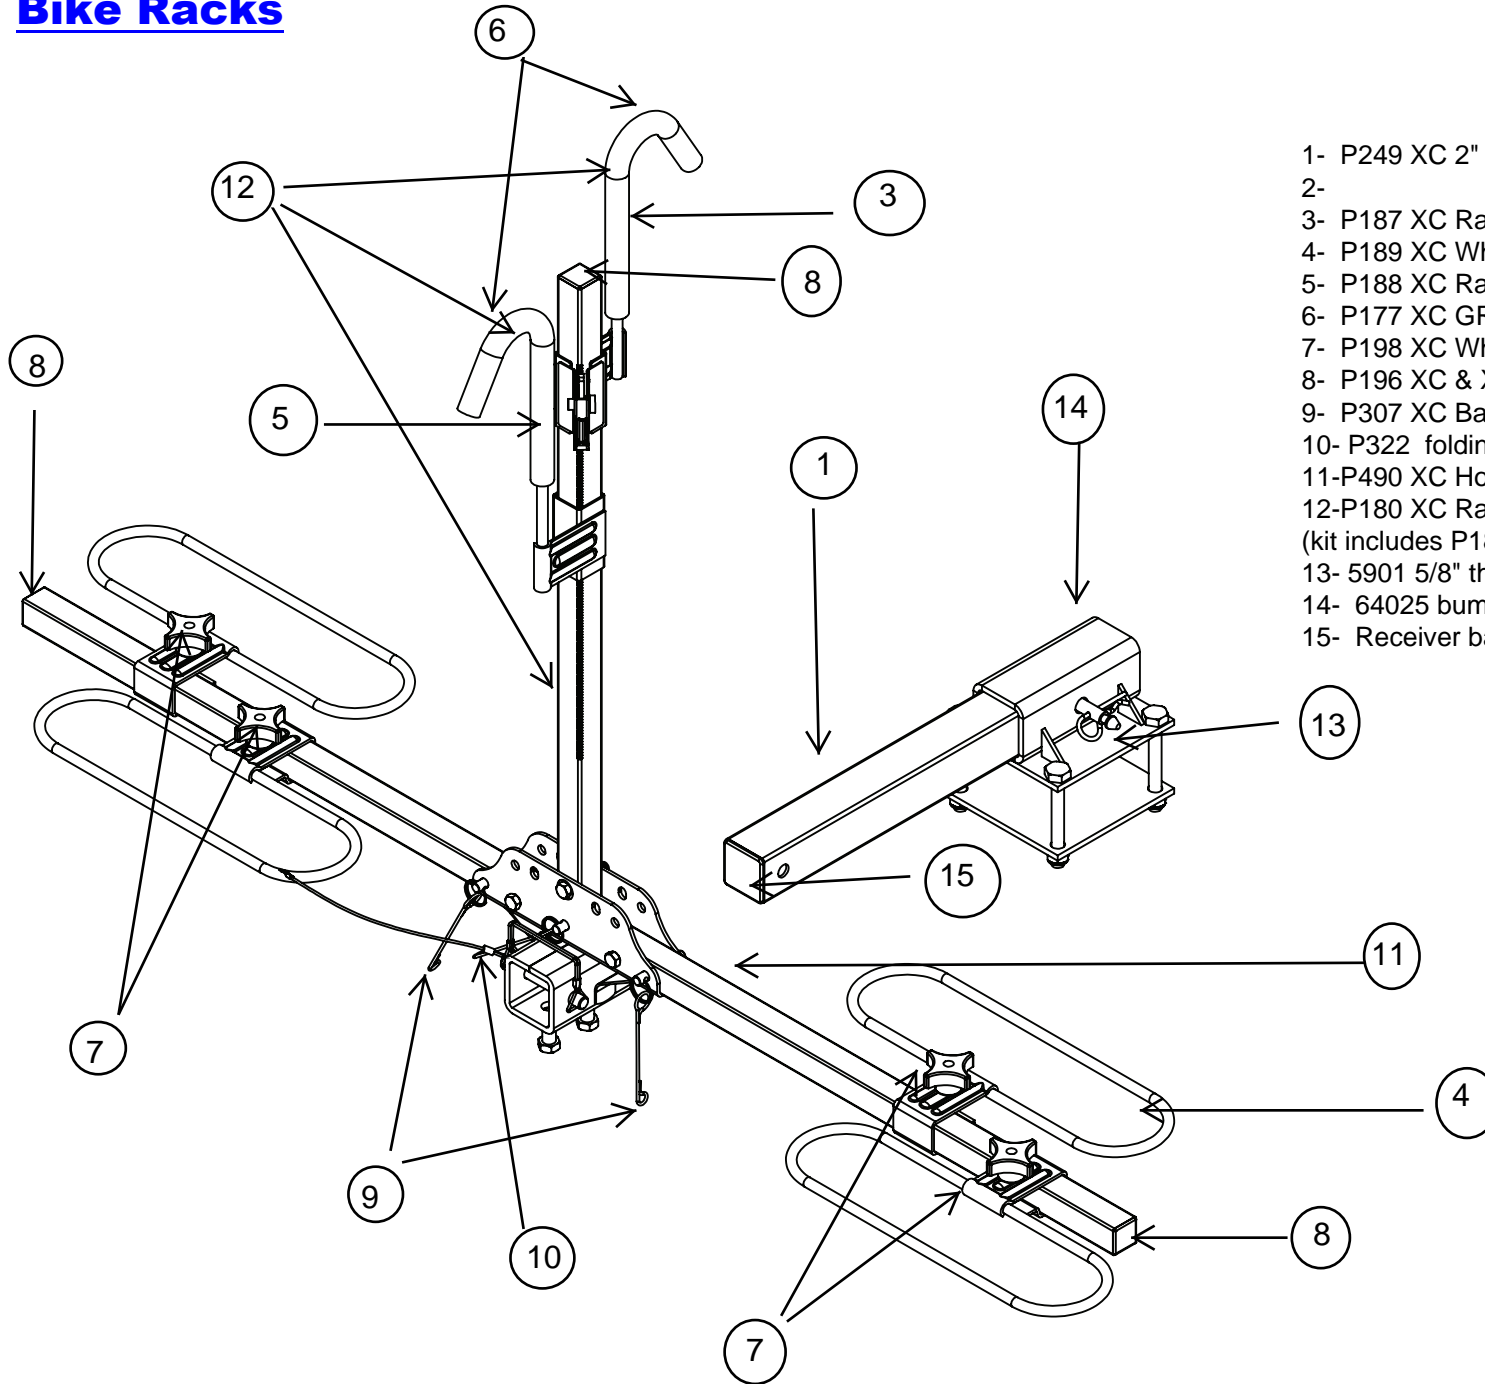

## Bike Racks

- 1- P249 XC 2" / 64663 Receiver Bar - Threaded
- 2-
- 3- P187 XC Rack Ratcheting Arm (short)
- 4- P189 XC Wheel hoop with knob & bolt
- 5- P188 XC Rack Ratcheting Arm (long)
- 6- P177 XC GRIP Arm Foam (Pair)
- 7- P198 XC Wheel Hoop Knob & Bolt
- 8- P196 XC & XTC End Caps
- 9- P307 XC Ball Bearing Pin with Tether
- 10- P322 folding pin
- 11- P490 XC Horizontal Bar (single)
- 12- P180 XC Rack Ratcheting Arm Kit (kit includes P187 P188 and upright ratchet bar)
- 13- 5901 5/8" threaded hitch pin
- 14- 64025 bumper adaptor
- 15- Receiver bar End Cap