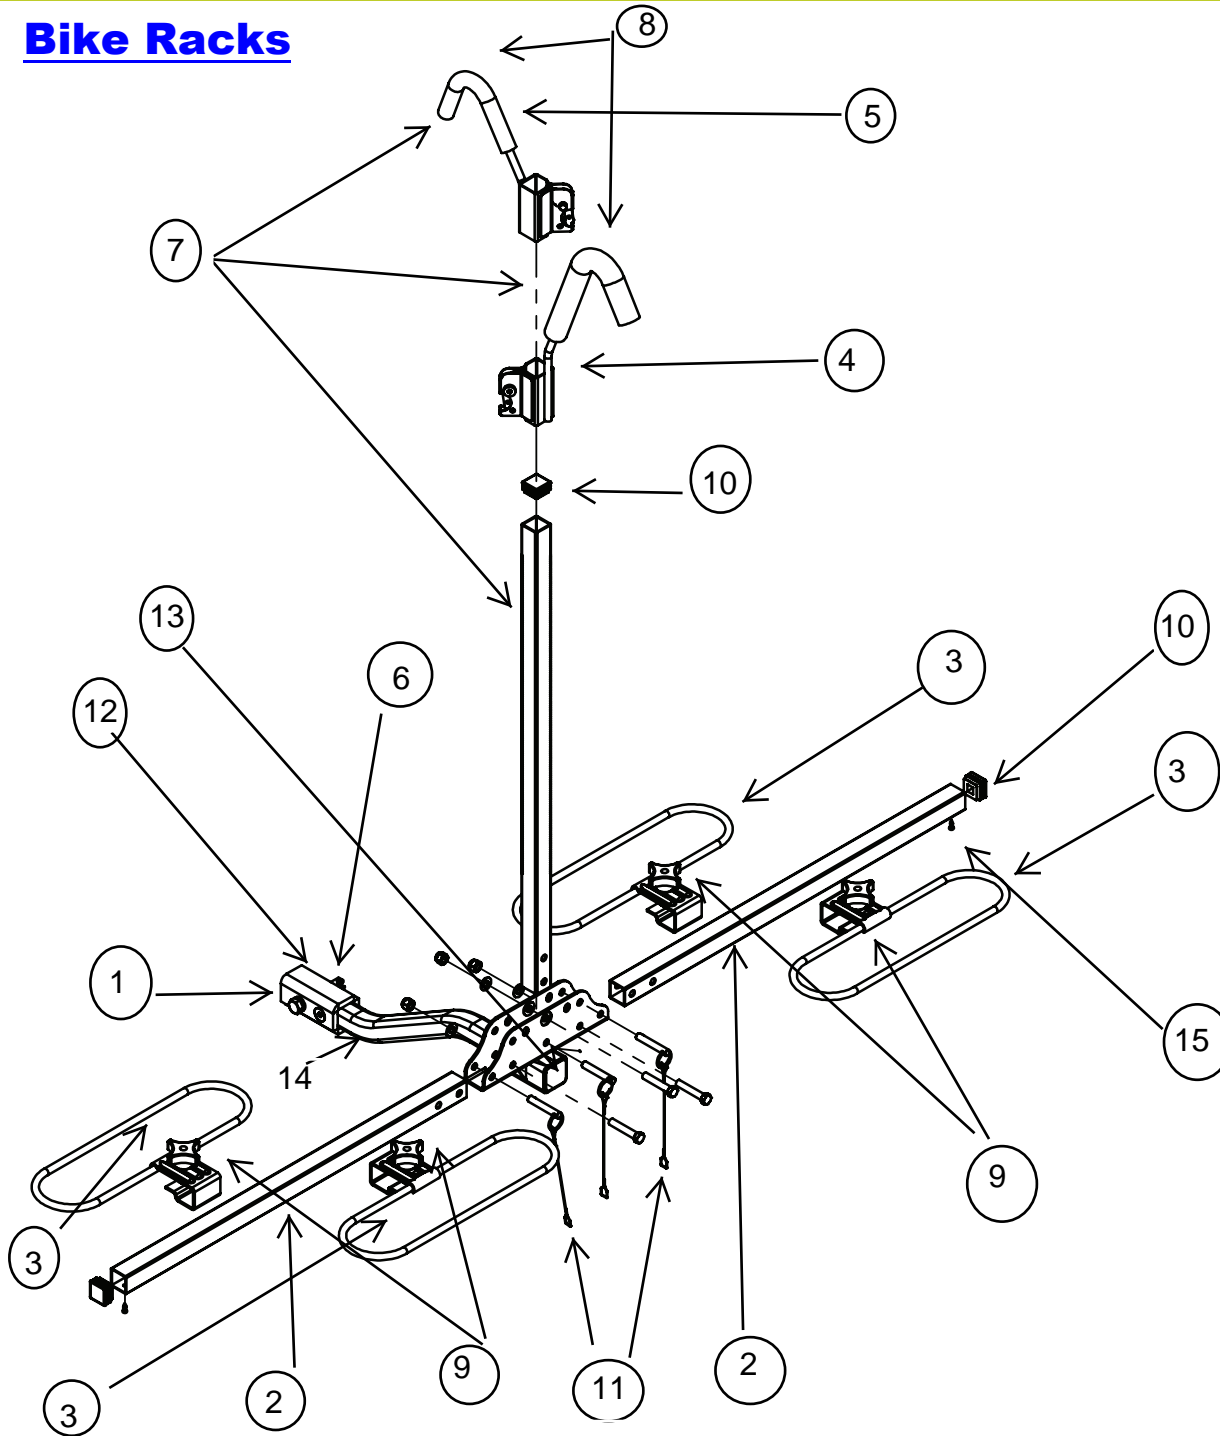

## Bike Racks

- 1- P323 L Bracket set
- 2- P490 XC Horizontal Bar (single)
- 3- P189 XC Wheel hoop with knob & bolt
- 4- P187 XC Rack Ratcheting Arm (short)
- 5- P188 XC Rack Ratcheting Arm (long)
- 6- 5902 1/2" Threaded Pin (black)
- 7- P180 XC Rack Ratcheting Arm Kit
- 8- P177 XC GRIP Arm Foam (Pair)
- 9- P198 XC Wheel Hoop knob & bolt
- 10- P196 XC & XTC End Caps
- 11- P307 XC Ball Bearing Bar Pin with Tether
- 12- P313 XC Receiver Insert - Hitch End
- 13- P314 XC Receiver Insert - Rack End
- P324 Allen Bolt Set screws 2pk
- 14- P306 XC Receiver Bar
- 15- set screws 1 on each end