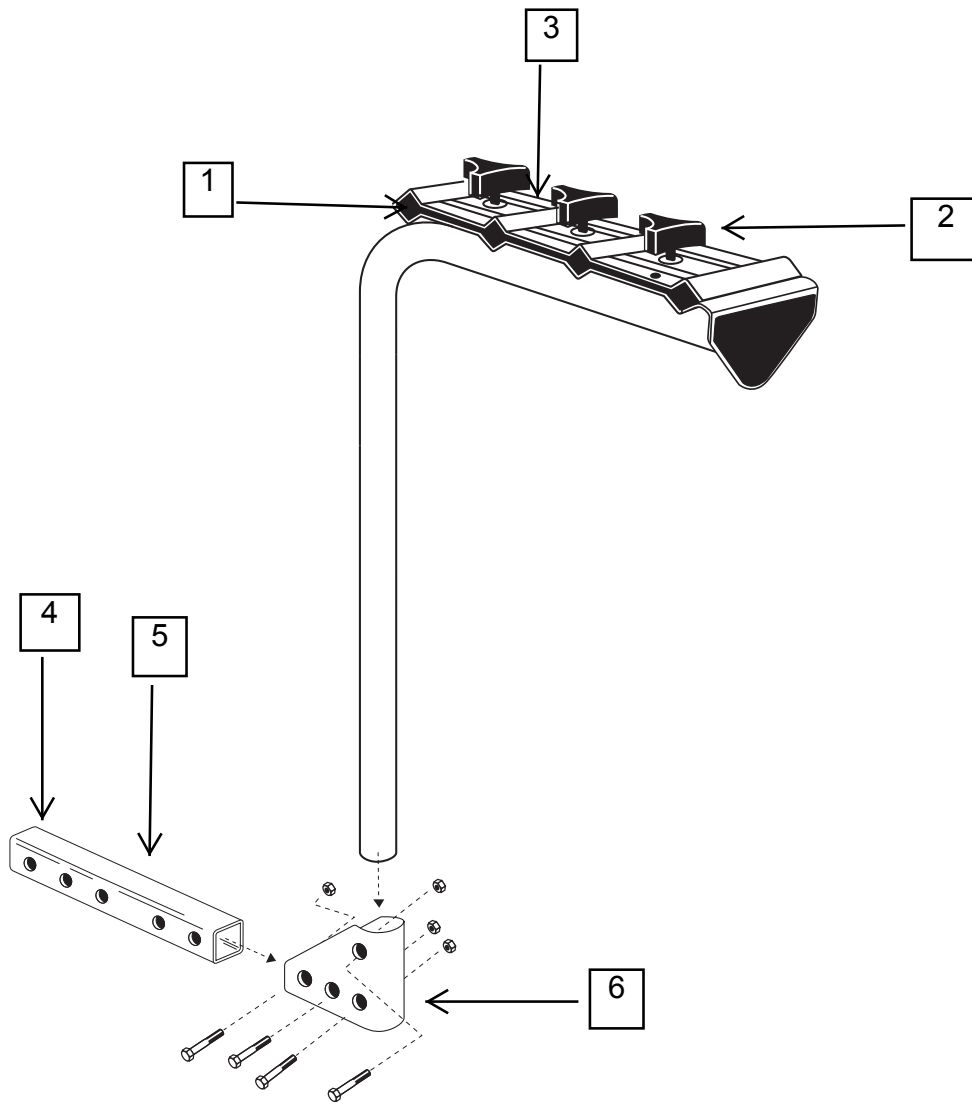

Bike Racks

- 1- P0023 Vinyl for top & bottom plates
- 2- P0048 Knob nut style(Fits older Originals)
P1004 Knob with Bolt - includes washer & clip (standard 2" long bolt)
P1040 Locking knob for new Originals
P1041 Non Locking knob for new Originals
- 3- P105 Top Plate 4 Bikes (5-1/4" between v) incl.vinyls & knobs
P113 Top Plate 4 Bikes (6" between v) incl. vinyls & knobs
P121 Top Plate 4 Bikes (New 2009) incl. vinyls & knobs
- 4- P0043 5/8" Hitch Pin & Clip
- 5- P129 2" Receiver Bar for 4 Bike
P129T 2" Receiver Bar & Threaded 5/8" -Pin for 4 Bike
- 6- P130 Foot for 4 Bike