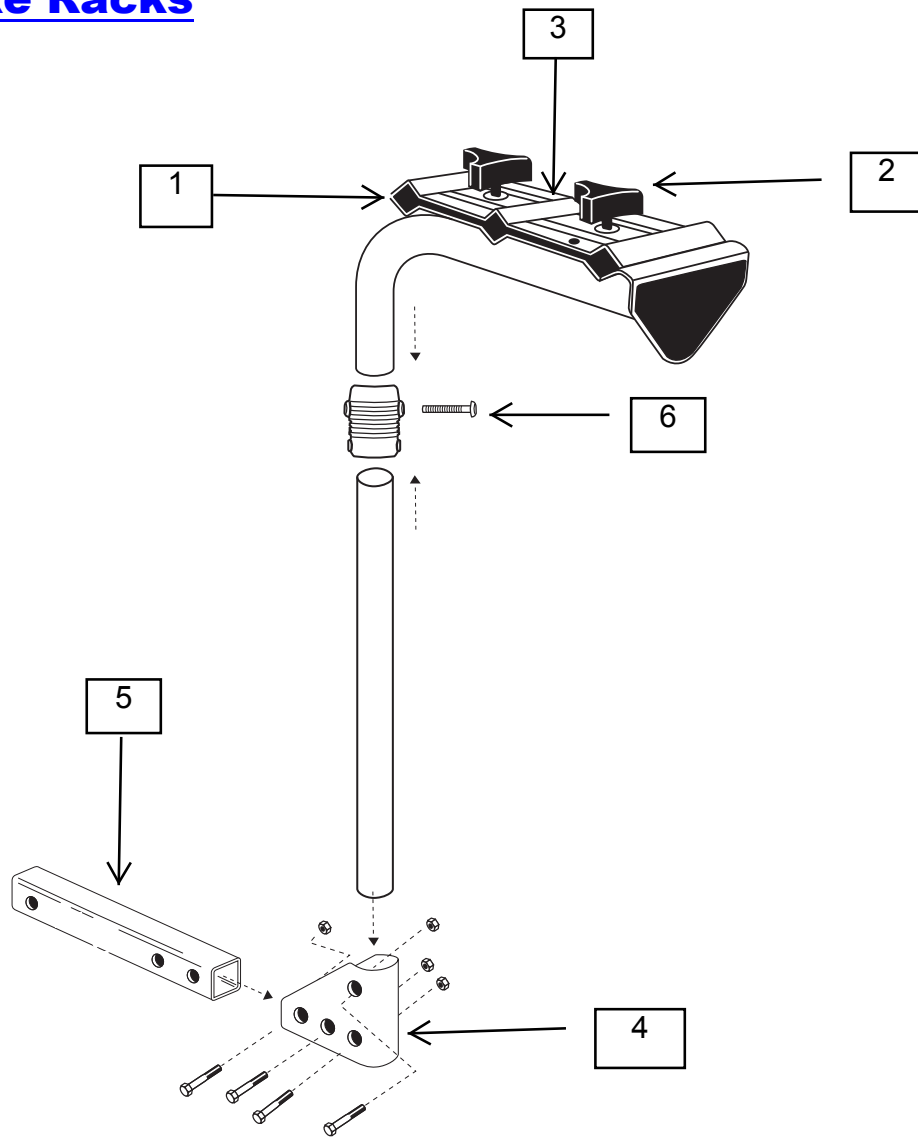

Bike Racks

- 1- P0023 Vinyl for top & bottom plates (*red or black*)
- 2- P0048 Knob nut style(Fits older Originals)
P1004 Knob with Bolt - includes washer & clip (standard 2" long bolt)
P1040 Locking knob for new Originals
P1041 Non Locking knob for new Originals
- 3- P102 Top Plate 3 Bikes (5" between v) includes knobs
P112 Top Plate 3 Bikes (6" between v) incl. vinyls & knobs
P120 Top Plate 3 Bikes (New 2009) incl. vinyls & knobs
- 4- P486 Standard Gusset (64152)
- 5- P129T 2" Receiver Bar & Threaded 5/8" Pin
- 6- P317 Swedge bolt