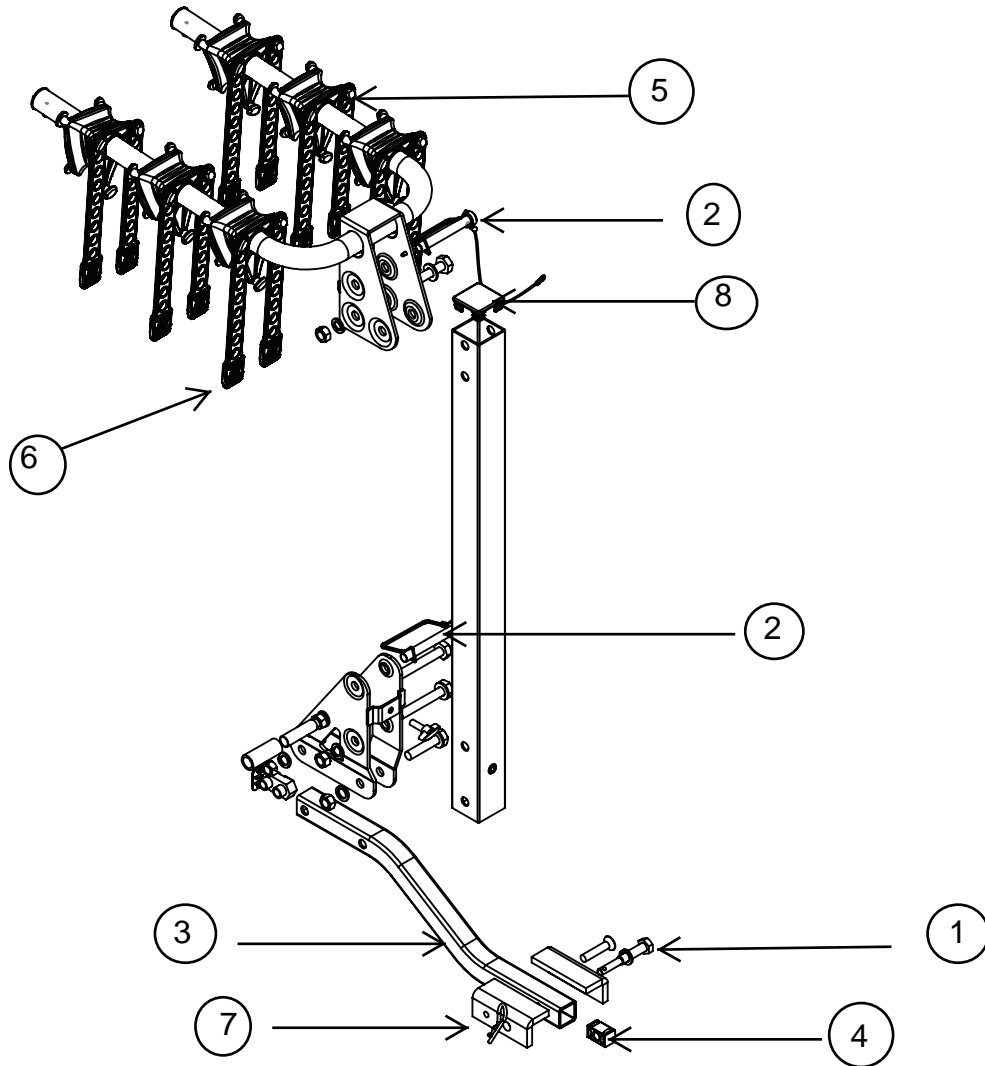

Bike Racks

- 1- 5902 1/2" Threaded Locking Pin
- 2- P322 Long Folding Pin
- 3- P355 Trailhead 2" x 1 1/4" receiver bar
- 4- P356 Trailhead threaded receiver insert
- 5- P350 Trailhead anti-sway cradle and two straps
- 6- P482 Titan/Trailhead replacment strap
- 7- P323 "L bracket
- 8- End Cap