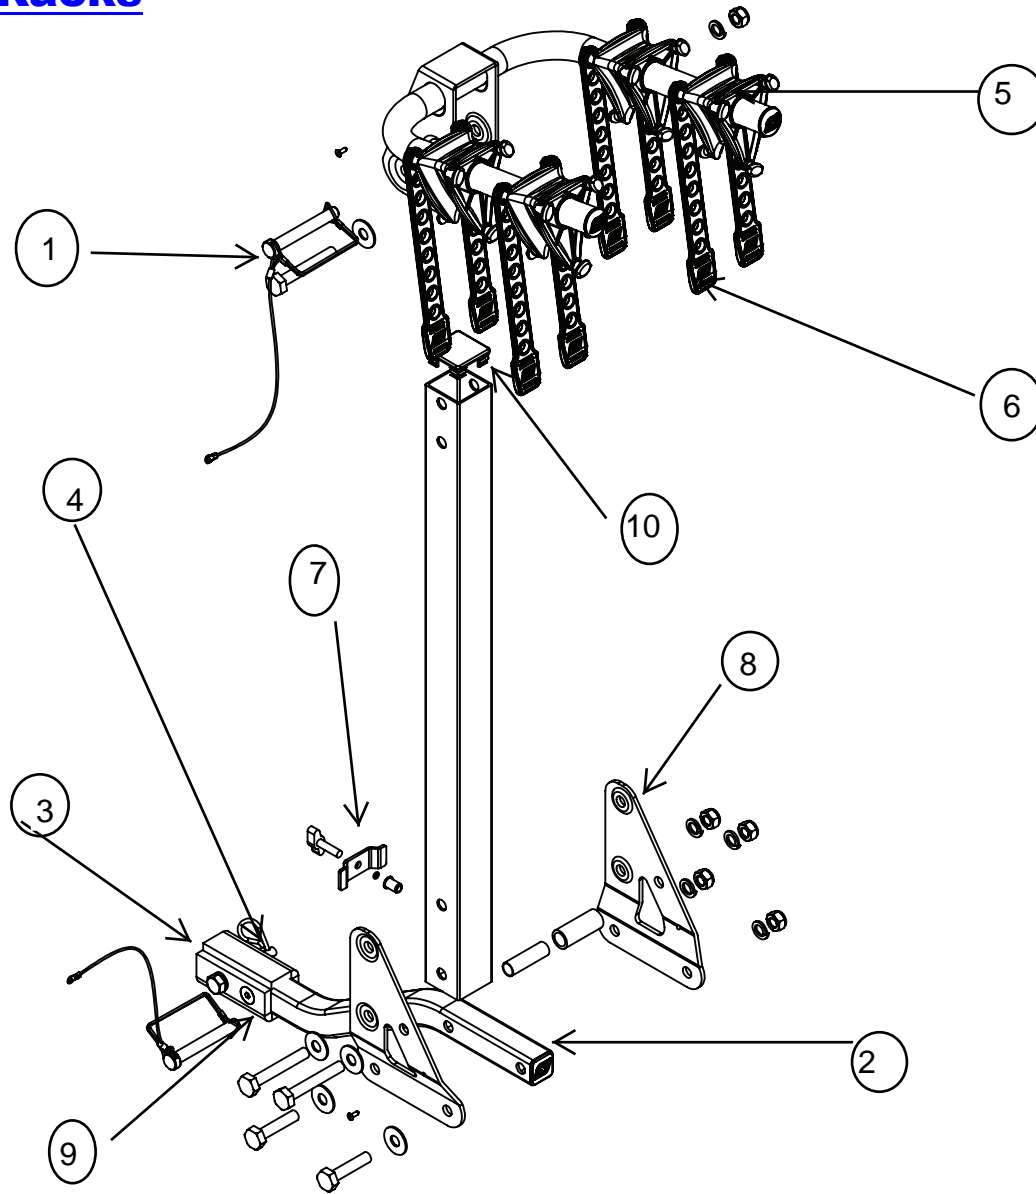

## Bike Racks

- 1- P322 Trailhead Long Folding Pin
- 2 - P355 Trailhead 2" x 1 1/4" receiver bar
- 3 - P356 Trailhead threaded receiver insert
- 4 - 5902 Threaded Locking Pin
- 5- P350 Trailhead anti-sway cradle and two straps
- 6- P482 Titan/Trailhead replacement strap
- 7- P353 Anti Wobble plate & knob
- 8 Gusset
- 9 "L" bracket set
- 10 End Cap