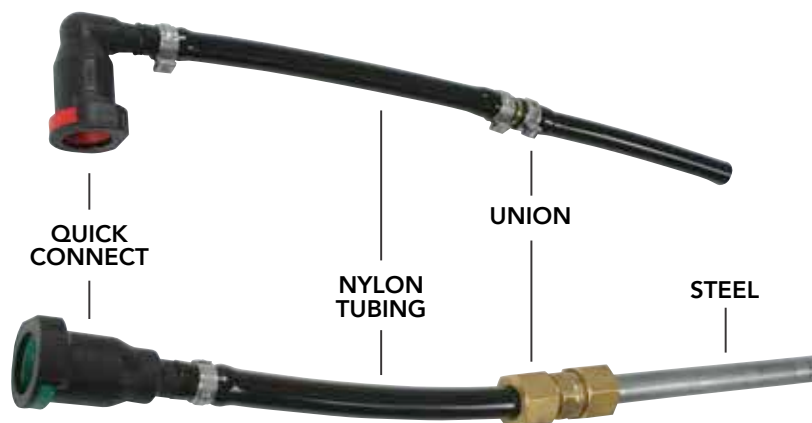

- Cost-Effective – save up to 70% vs. OEM fuel lines
- Easy-to-use – no special insertion tools required; reduces labor time
- Complete Coverage – create fuel lines for virtually any vehicle
- Safe – nylon lines hold up to 200 PSI

**52 Pieces Plus
30' Of Tubing**

Universal Quick Connects

Thumb release convenience
No special disconnect tools required
Works with domestic and foreign vehicles

Easy Installation

Typical installations can be done in under 5 minutes in just 3 simple steps.

KP1200 BENEFITS AND FEATURES

COVERS UP TO
90%
OF REPAIRS

Whether You Want to Repair or Replace a Part,
S.U.R.&R. Fuel Line Kits Make it Simple.

Reduce Labor Time

- Average connection time: 5 minutes
- Reduce installation time by up to 75%

Simple Repair

Simple Replacement

More KP1200 Advantages

- Designed for high pressure applications – all nylon lines hold up to 200 PSI
- Can be used with 10' of heat source at up to 200° F (1,200° F when used with heat sleeve PN# 14005)