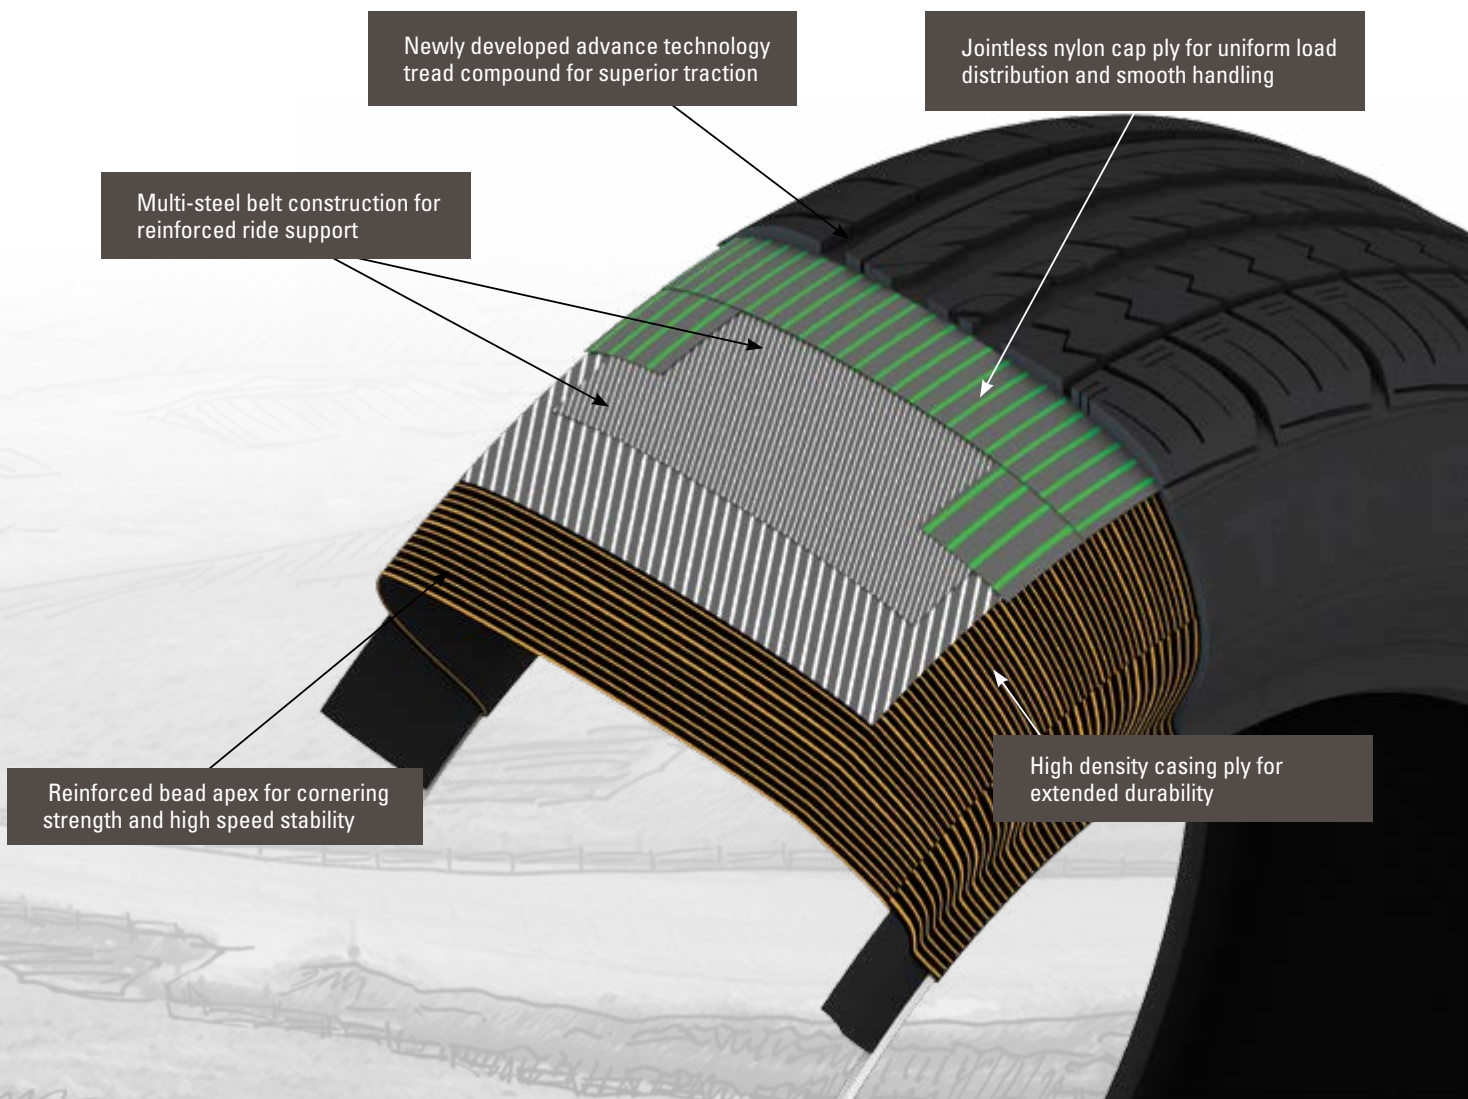

Industry Leading Protection Package for Enhanced Peace of Mind

- 90,000-Mile Treadwear for T-Rated L/X
- 70,000-Mile Treadwear for H & V-Rated L/X
- 50,000-Mile Treadwear for W-Rated L/X
- 60,000-Mile Treadwear for T, H & V-Rated C/X

Enhanced Engineering for Every Twist and Turn