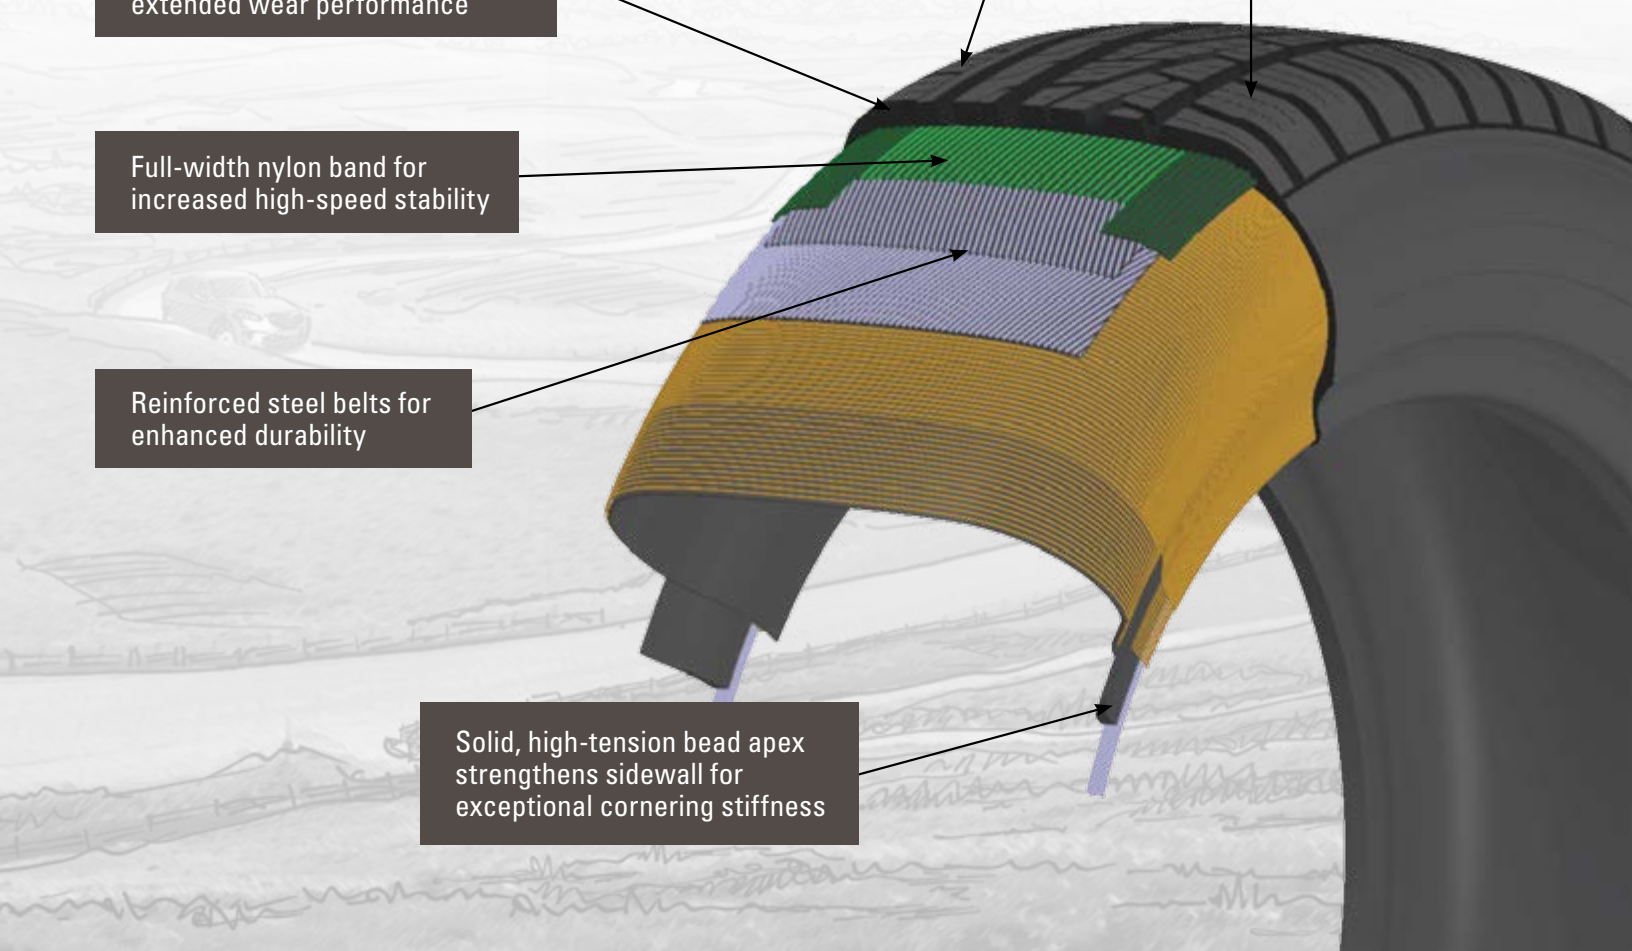

Featuring advanced Sumitomo manufacturing technologies and precision engineering, the HTR A/S P02 is a premium choice for sport cars, sedans and crossovers.

Cutting-Edge Technology & Design

- 1 OPTIMIZED ASYMMETRIC TREAD DESIGN**
Enhances wet and dry handling, while reducing irregular wear and road noise
- 2 WIDE WATER EVACUATION CHANNELS**
Reduces hydroplaning risk and bolsters wet-weather performance
- 3 SERRATED SHOULDER SIPING**
Increases gripping edges for more confident braking on slippery surfaces
- 4 NOTCHED GROOVE WALL**
Eliminates wet weather groove wander and improves grip in slush conditions
- 5 WIDE-ANGLED CENTER RIB TREAD SLOTS**
Packs snow for added grip and quickly guides water away from the footprint
- 6 LOCKING MULTI-WAVE SIPE TECHNOLOGY**
Improves all-weather handling, braking and worn appearance

Innovative Engineering for High-Performance Sedans, Sports Cars & CUV's

3D sipes provide more contact with road surface for improved bite versus standard sipes

Silica-enhanced tread compound provides superior wet traction & extended wear performance

Full-width nylon band for increased high-speed stability

Reinforced steel belts for enhanced durability

Solid, high-tension bead apex strengthens sidewall for exceptional cornering stiffness

HTR A/S P02

High-Performance All-Season

SUPERIOR ALL-SEASON PERFORMANCE

Multi-functional asymmetric design provides maximum wet, dry and winter weather grip

EXTENDED TREADWEAR

Next generation silica tread compound for extended mileage and treadwear