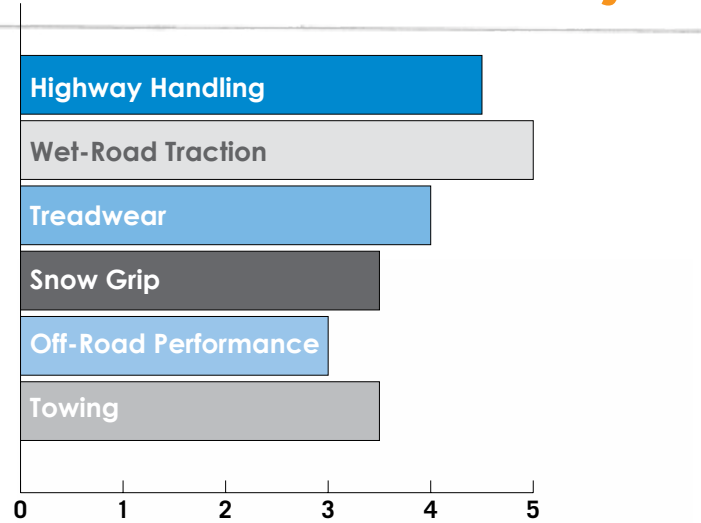

Encounter Your Road to All-Season Versatility