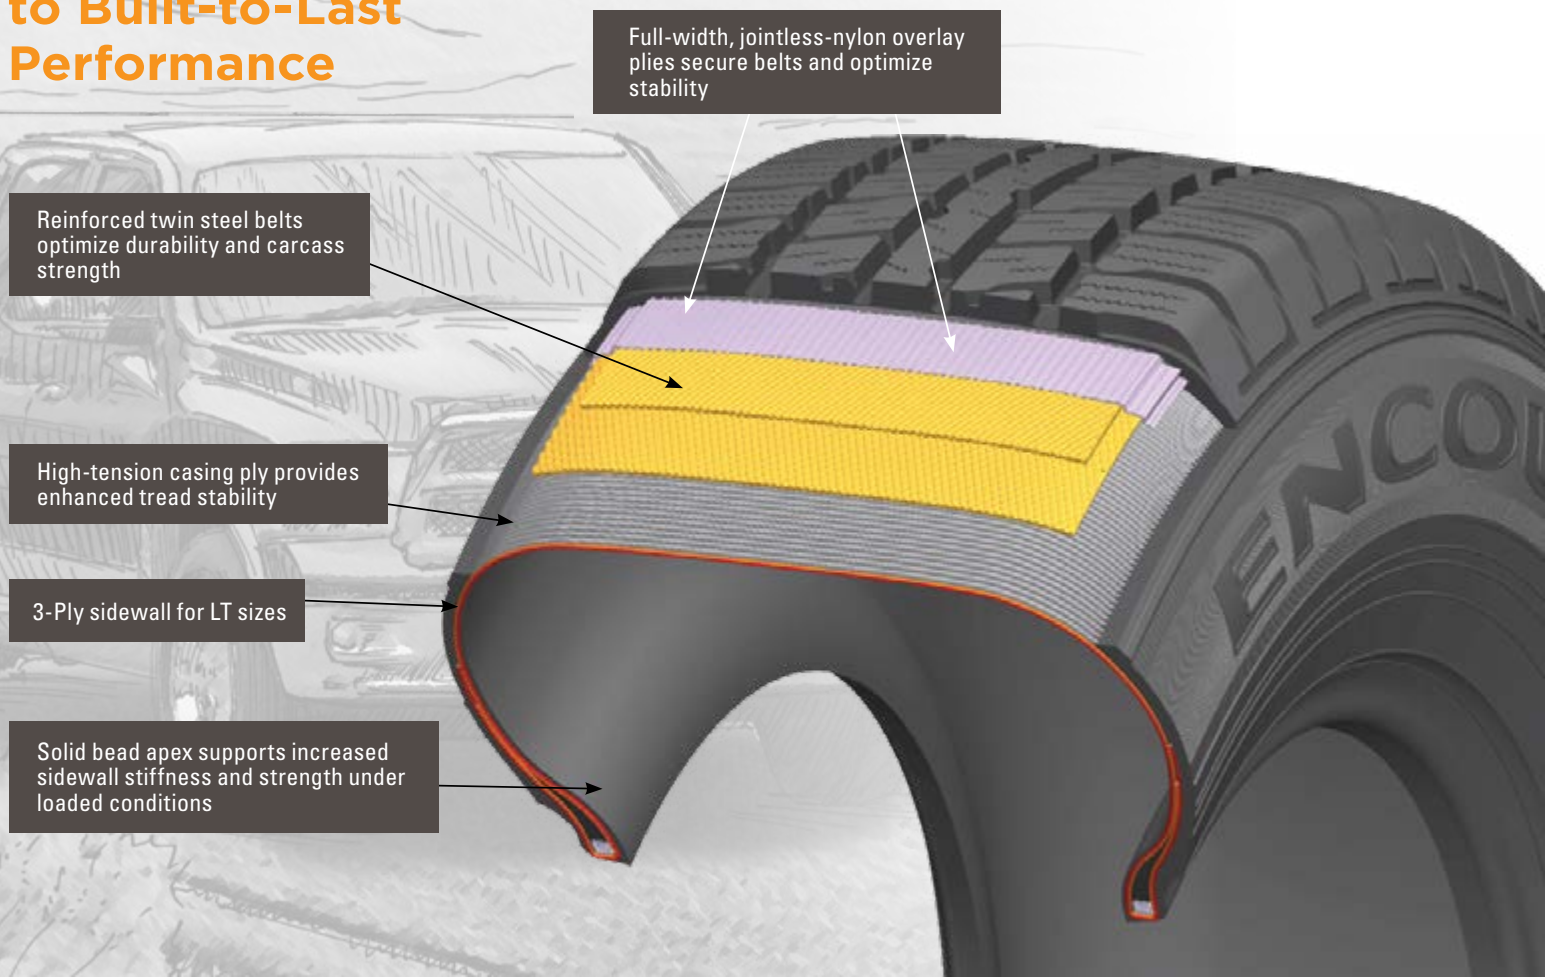

Encounter Your Road to Built-to-Last Performance