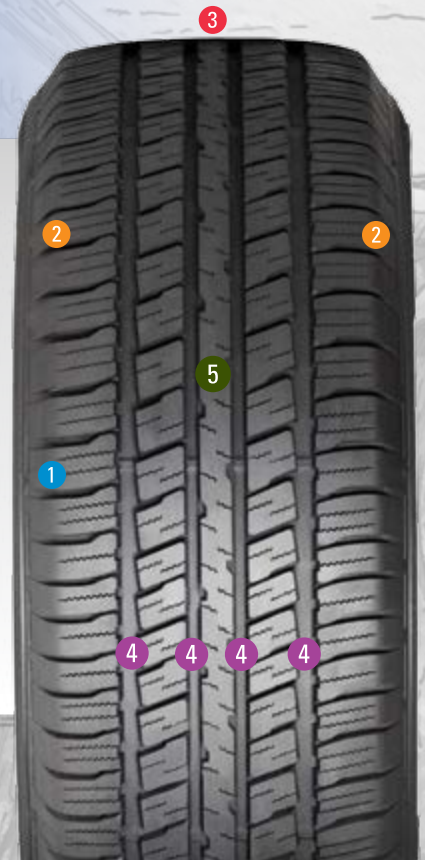

Encounter Your Road to a Very Smart Choice

Venture into a new era of all-season drivability and exceptional on-road performance with the Sumitomo Encounter HT ...

the precision-engineered all-season light truck tire for highway bound CUVs, SUVs, Vans and Pickups.

Encounter Your Road to Driver-Focused Design

- 1 OPTIMIZED SERRATED MICRO-SIPING**
Improves wet traction for all-season drivability
- 2 VARIABLE WIDTH SHOULDER BLOCK DESIGN**
Reduces road noise while enhancing ride comfort
- 3 NON-DIRECTIONAL, FIVE-RIB TREAD DESIGN**
Optimizes ride stability and protects against irregular wear
- 4 WIDE CIRCUMFERENTIAL TREAD CHANNELS**
Quickly evacuate water and boost hydroplaning resistance
- 5 SOLID CONTINUOUS CENTER RIB**
Promotes better handling and fights against irregular wear