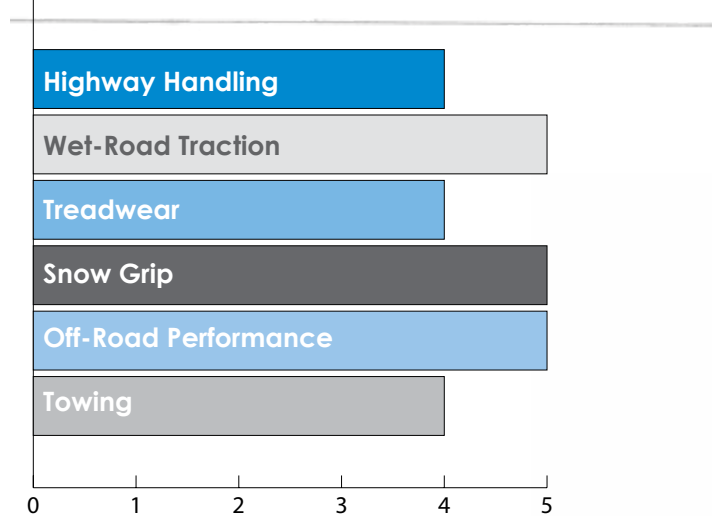

Encounter Your Road to All-Season Versatility