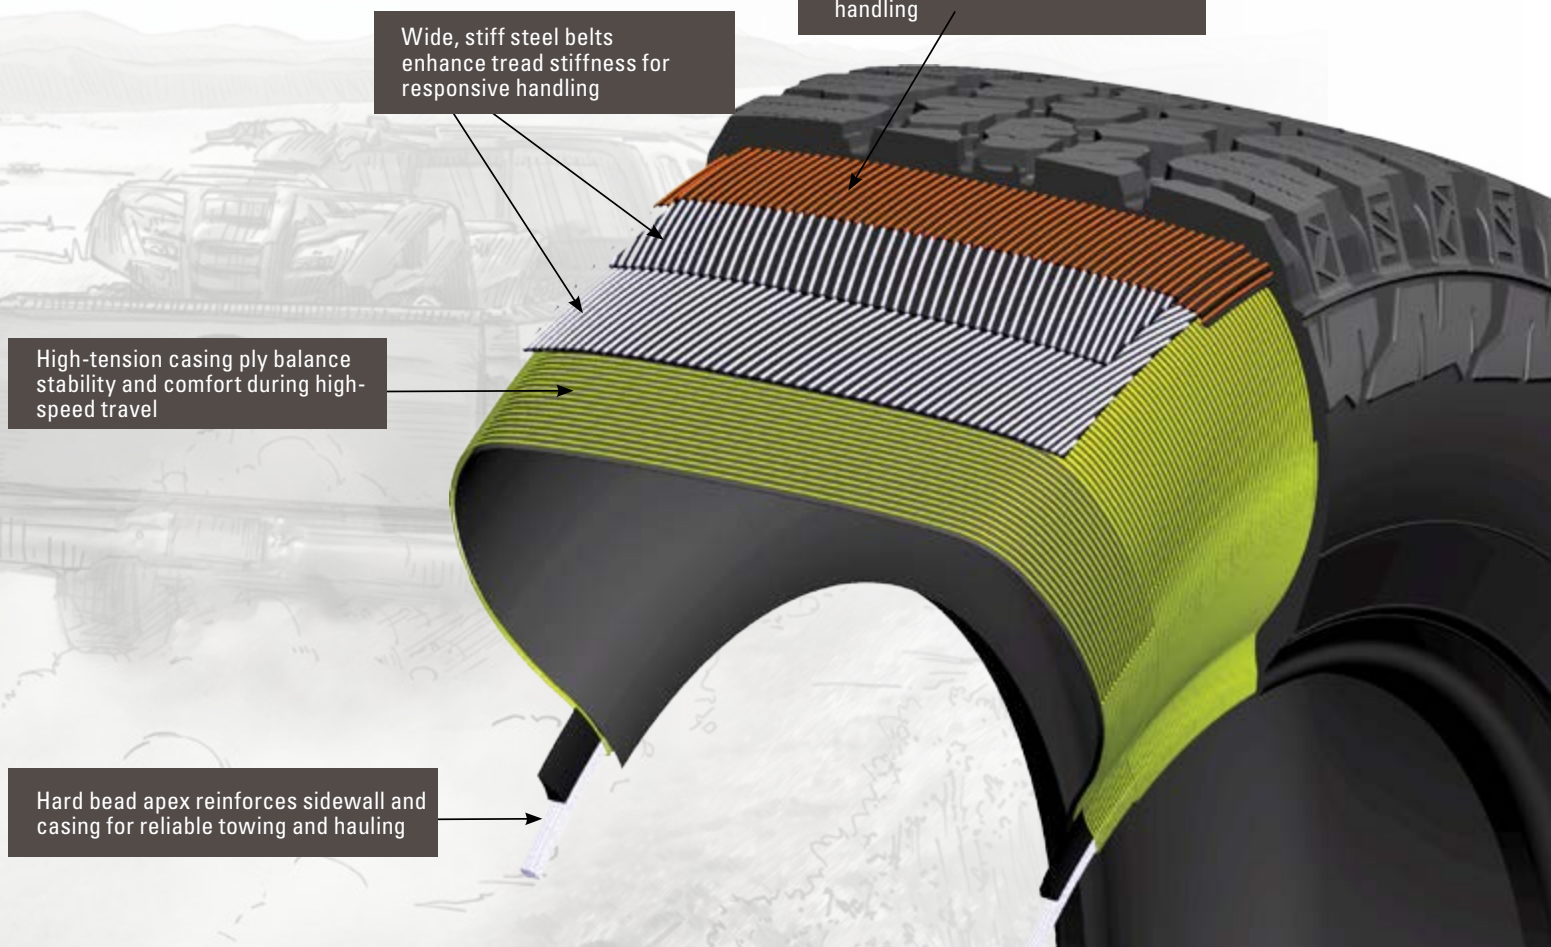

Encounter Your Road to Built-to-Last Performance