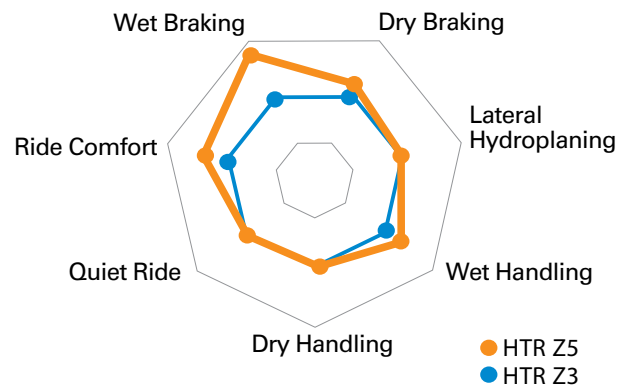

WARRANTY

Free Defect Replacement for the Life of Usable Tread