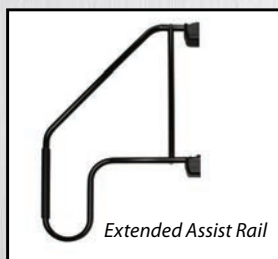

Lend-A-Hand Extended Assist Rail

- Same footprint as standard Lend-A-Hand
- Extends out additional 10" and down additional 13.5" for better user balance
- Self stores outside coach for ready use
- Made in the USA

- **AM-533** Extended Assist Rail Black