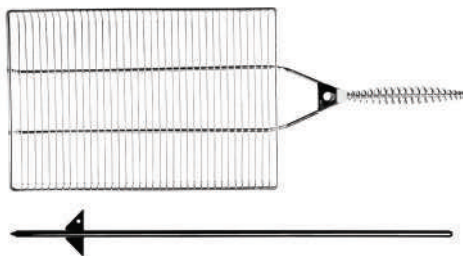

RARE. MEDIUM RARE. SHOE LEATHER. YOUR CHOICE.

GR-1522

Stake & Grill

- Grill measures 15" wide x 22" long
- Stake measures 36" long
- Adjusts on stake to desired heat
- Upturned edges will keep hot dogs on the grill
- Rotates 360 degrees
- Chrome finish cleans easily
- Nylon bag included to keep neat and tidy

ARE YOU STROMBERG STRONG?