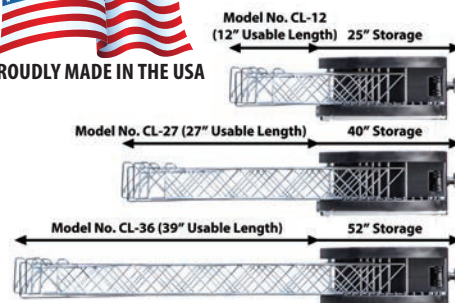

PROUDLY MADE IN THE USA