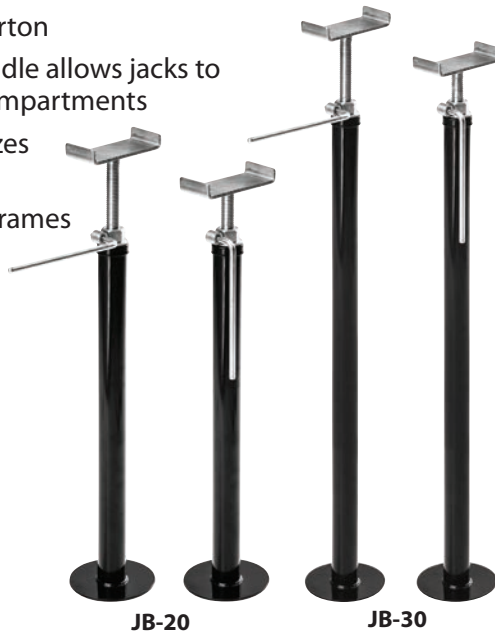

## Jack-In-A-Box

The surprise in this Jack-in-a-Box is that it stabilizes more than 10,000 lbs. Features include:

- Two jacks per carton
- New folding handle allows jacks to store in small compartments
- Each jack stabilizes over 10,000 lbs
- U-Top fits most frames
- All parts are powder-coated or zinc-plated for corrosion resistance

### JB-20

Set of two Jacks  
Adjusts 20" to 34"

### JB-30

Set of two Jacks  
Adjusts 31" to 45"